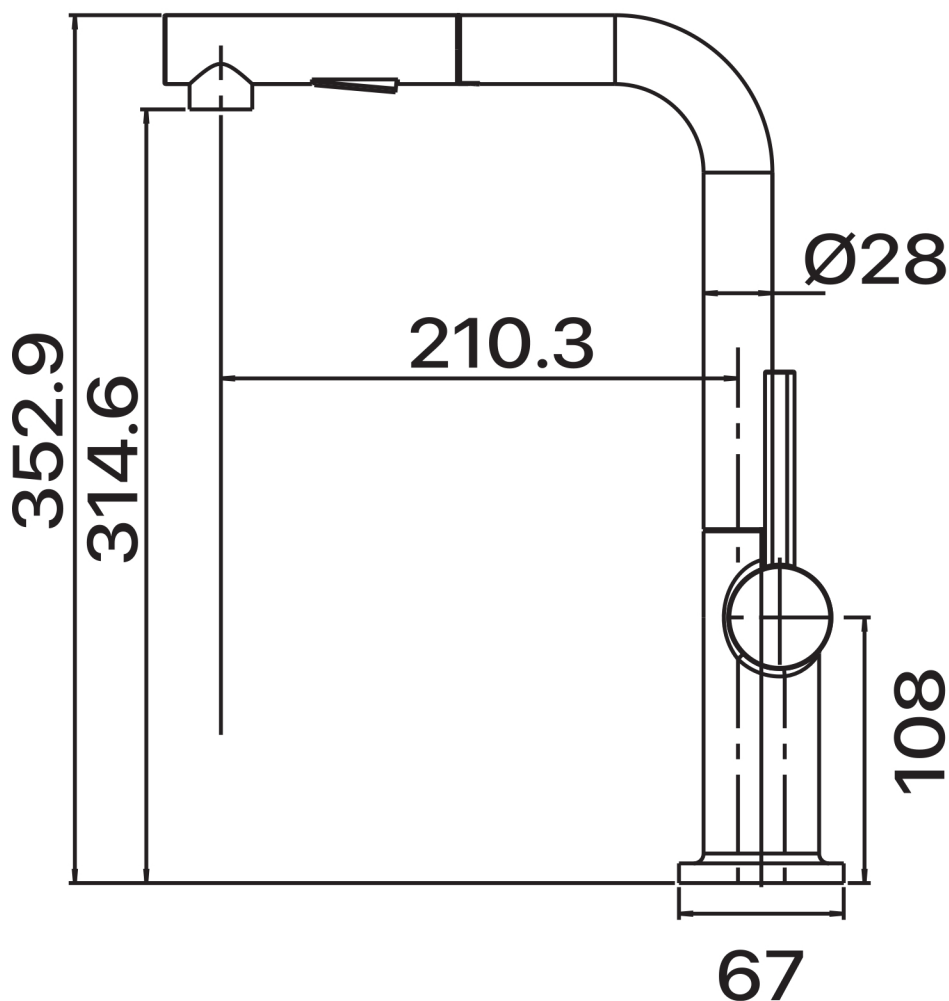

## DESTRO

Category: Kitchen Faucet

Material: Lead-Free Brass

Dimensions: 8.2"(L) x 13.8"(H)

Description: Sink Mixer pull-out  
spray 2 jets

\*Numbers are in millimeters