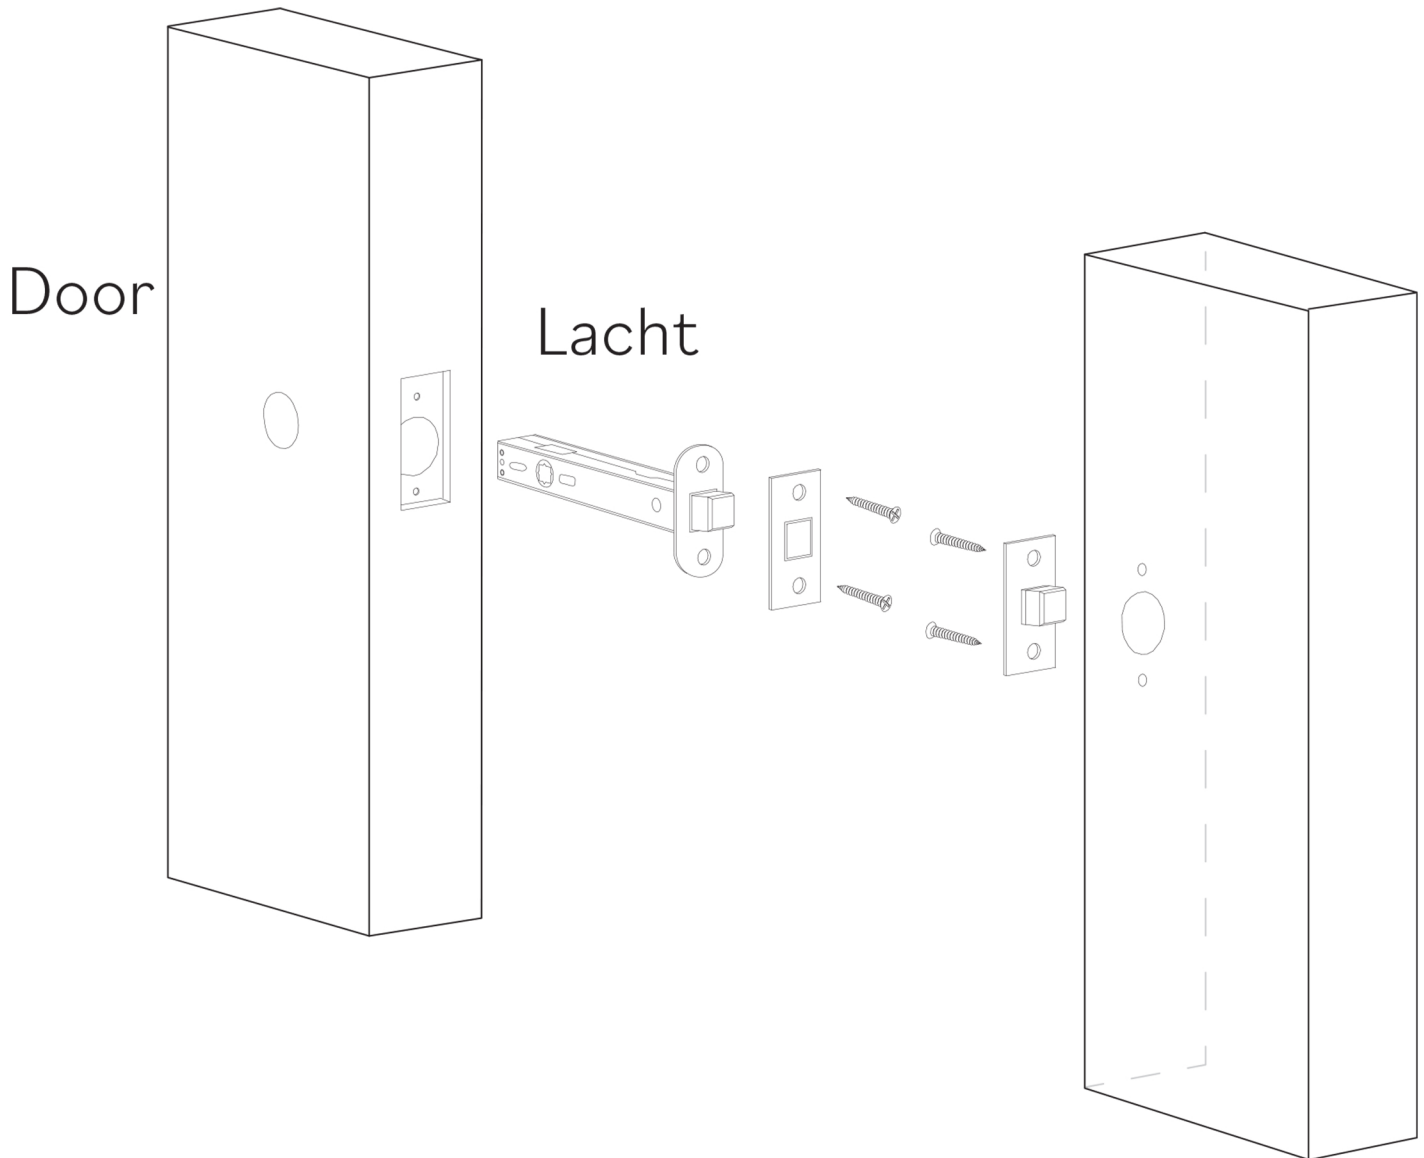

Model: KNO-LTH-BLC
Category: Door Knob
Material: Leather
Dimensions: 2.3"(L) x 2.3"(W) x 1.9"(H)

Description: Luxury crystal door knob in black and chrome finish.

*Numbers are in millimeters

ASSEMBLY INSTRUCTIONS

PASSAGE

ASSEMBLY INSTRUCTIONS PASSAGE WC

DOUBLE INSTALLATION

1 for the handle
1 for the latchbolt

ASSEMBLY INSTRUCTIONS

PRIVACY PIN