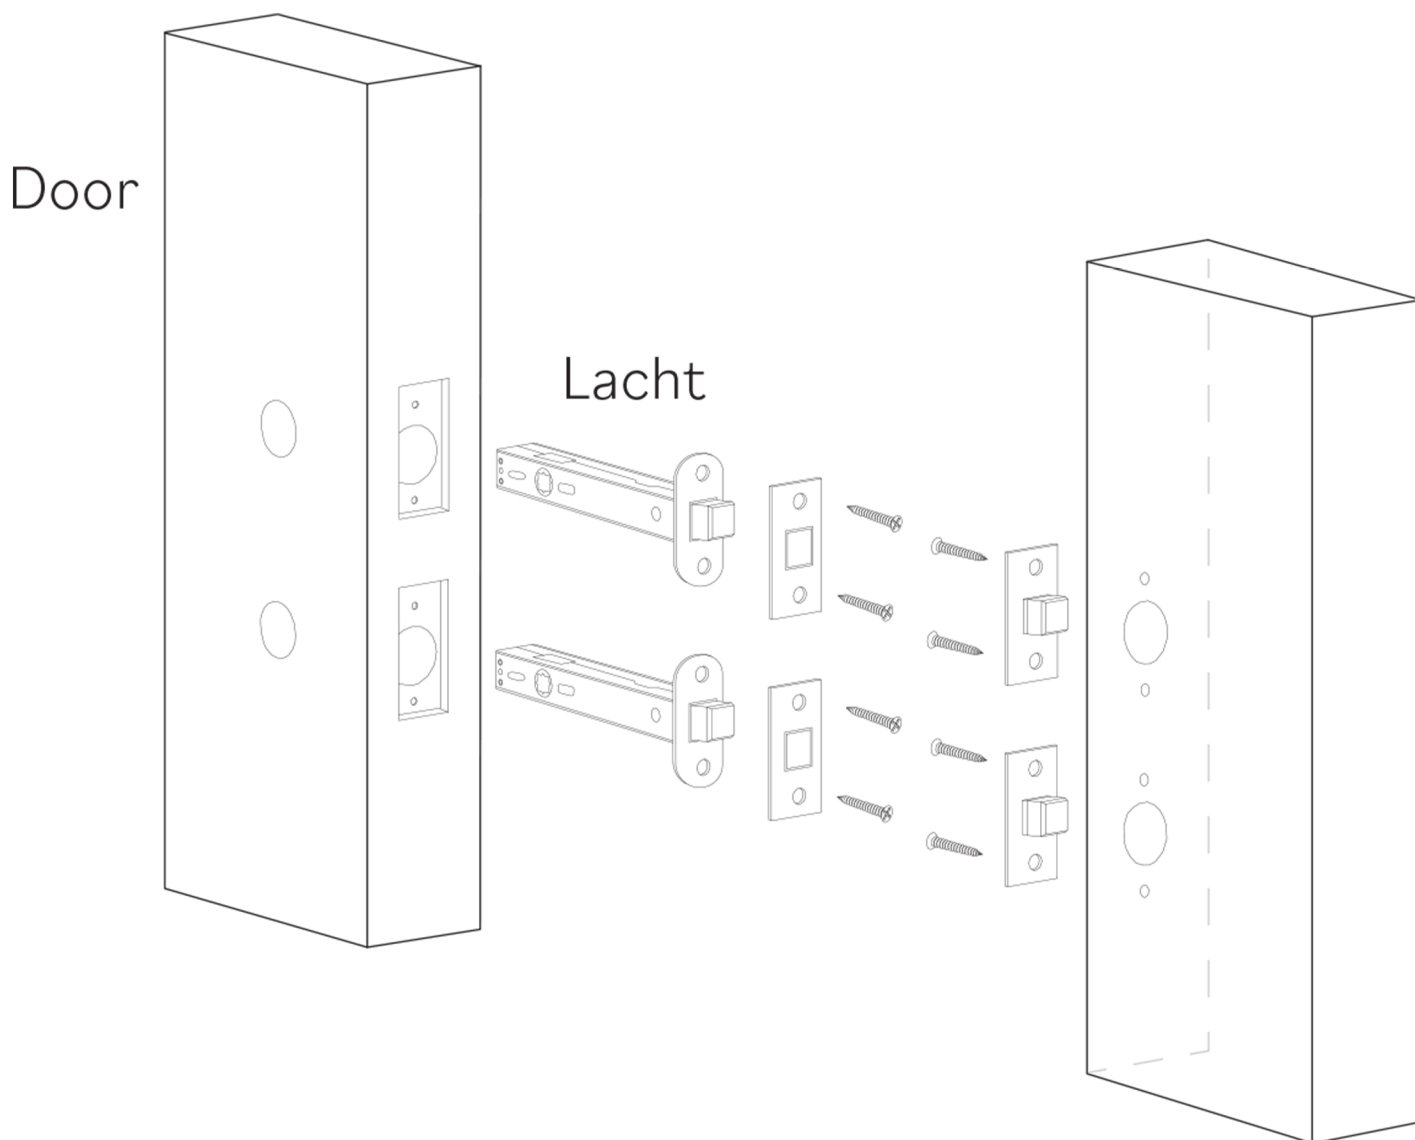

Model: KNO-LTH-BLC
Category: Door Knob
Material: Leather
Dimensions: 2.3"(L) x 2.3"(W) x 1.9"(H)

Description: Luxury crystal door knob in black and chrome finish.

*Numbers are in millimeters

ASSEMBLY INSTRUCTIONS

PASSAGE

ASSEMBLY INSTRUCTIONS PASSAGE WC

DOUBLE INSTALLATION

1 for the handle
1 for the latchbolt

ASSEMBLY INSTRUCTIONS

PRIVACY PIN