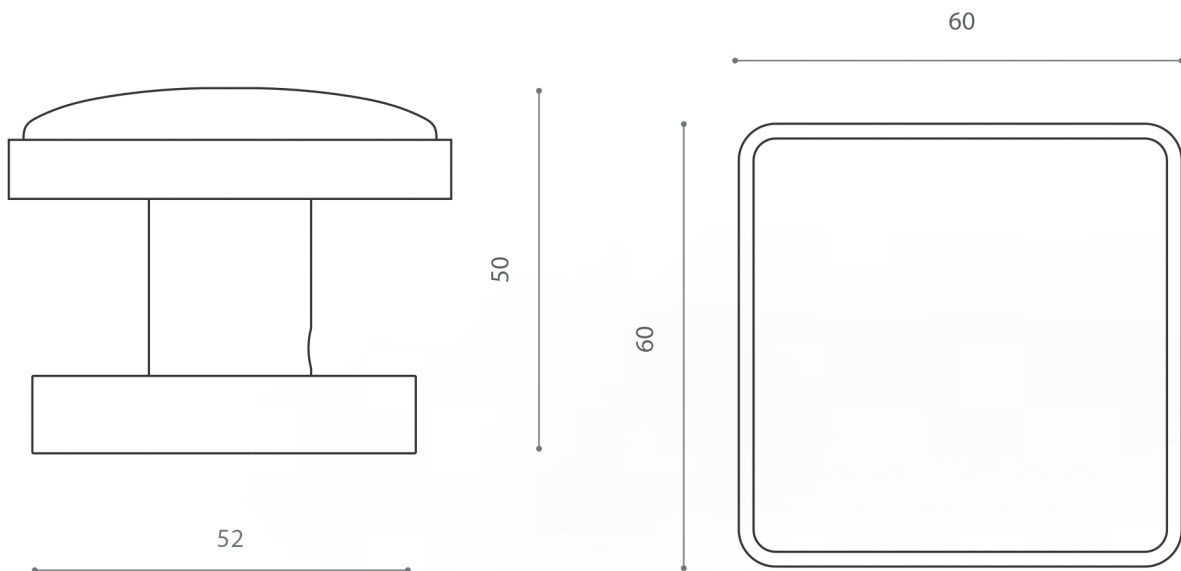

Model: KNO-LTH-BLC
Category: Door Knob
Material: Leather
Dimensions: 2.3"(L) x 2.3"(W) x 1.9"(H)

Description: Luxury crystal door knob in black and chrome finish.

*Numbers are in millimeters

ASSEMBLY INSTRUCTIONS