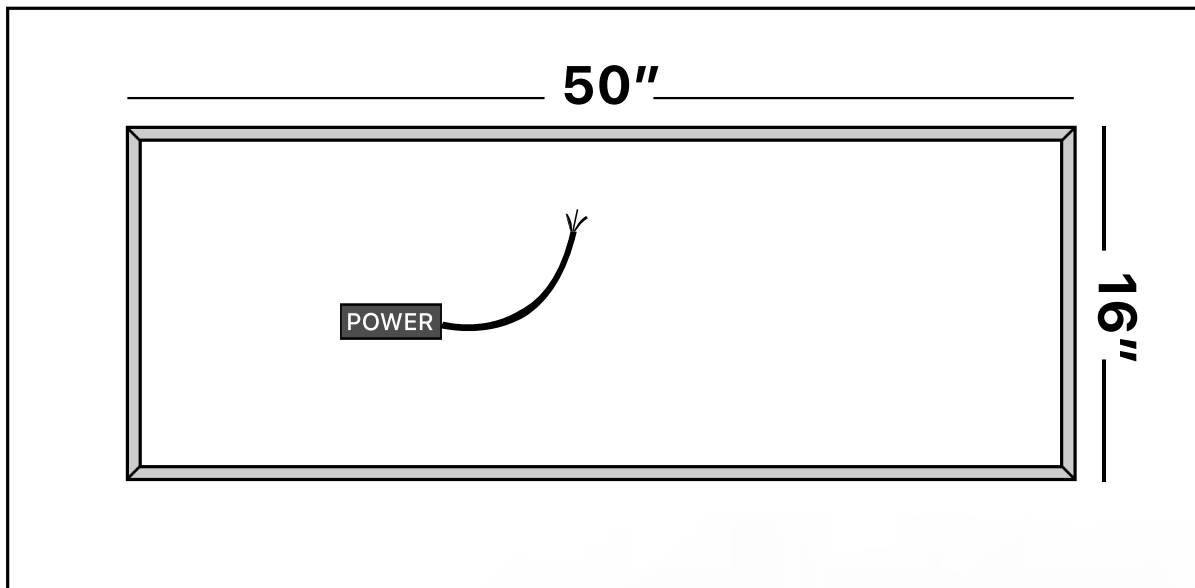

## ARTISTIC

Model: Artistic Double

Category: Mirror

Material: Crystal

Dimensions: 62.6"(L) x 31.1"(H)

Description: Luxury LED lighted crystal bathroom mirror in white and silver finish

\*Numbers are in inches

## SCHEDA MONTAGGIO ASSEMBLY INSTRUCTIONS

Wall Hanger

**X2**

Wall Anchor

**X2**

Head Screw

**X2**

**1. Mount the wall-hangers on the wall,  
the mirror can be horizontal or vertical hanging.**