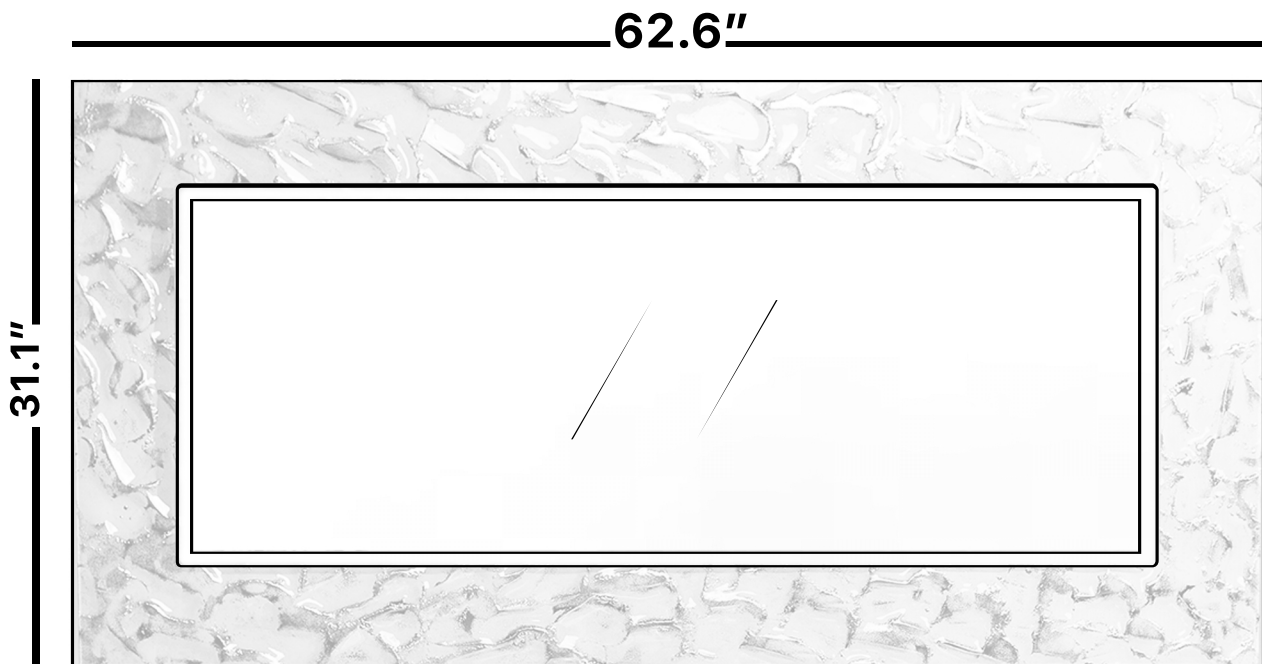

## ARTISTIC

Model: Artistic Double

Category: Mirror

Material: Crystal

Dimensions: 62.6"(L) x 31.1"(H)

Description: Luxury LED lighted crystal bathroom mirror in white and silver finish

\*Numbers are in inches

## SCHEDA MONTAGGIO ASSEMBLY INSTRUCTIONS

Wall Hanger

**X2**

Wall Anchor

**X2**

Head Screw

**X2**

**1. Mount the wall-hangers on the wall,  
the mirror can be horizontal or vertical hanging.**