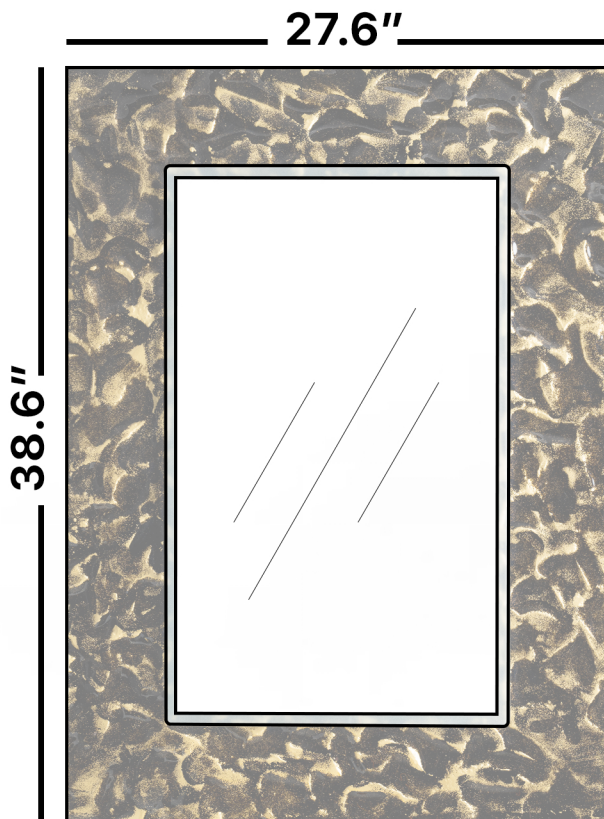

ARTISTIC

Model: Artistic Single

Category: Mirror

Material: Crystal

Dimensions: 38.6"(L) x 27.6"(H)

Description: Luxury LED lighted crystal bathroom mirror in black and gold finish

\*Numbers are in inches

## SCHEDA MONTAGGIO ASSEMBLY INSTRUCTIONS

Wall Hanger  
**X2**

Wall Anchor  
**X2**

Head Screw  
**X2**

**1. Mount the wall-hangers on the wall,  
the mirror can be horizontal or vertical hanging.**

**2. Wiring and power connection.**

**3. Hang the mirror on the wall-hangers.**