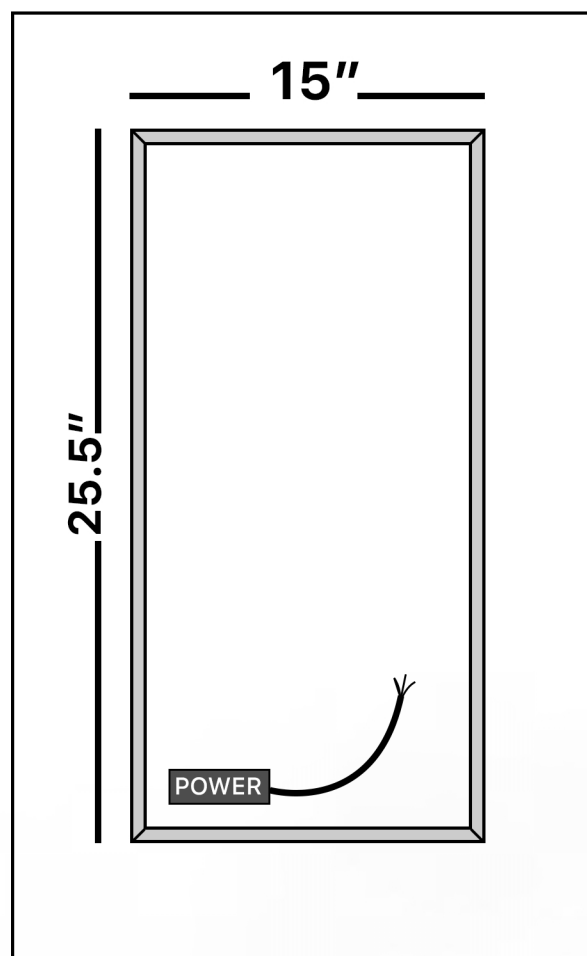

ARTISTIC

Model: Artistic Single

Category: Mirror

Material: Crystal

Dimensions: 38.6"(L) x 27.6"(H)

Description: Luxury LED lighted crystal bathroom mirror in black and gold finish

\*Numbers are in inches

## SCHEDA MONTAGGIO ASSEMBLY INSTRUCTIONS

Wall Hanger  
**X2**

Wall Anchor  
**X2**

Head Screw  
**X2**

**1. Mount the wall-hangers on the wall,  
the mirror can be horizontal or vertical hanging.**

**2. Wiring and power connection.**

**3. Hang the mirror on the wall-hangers.**