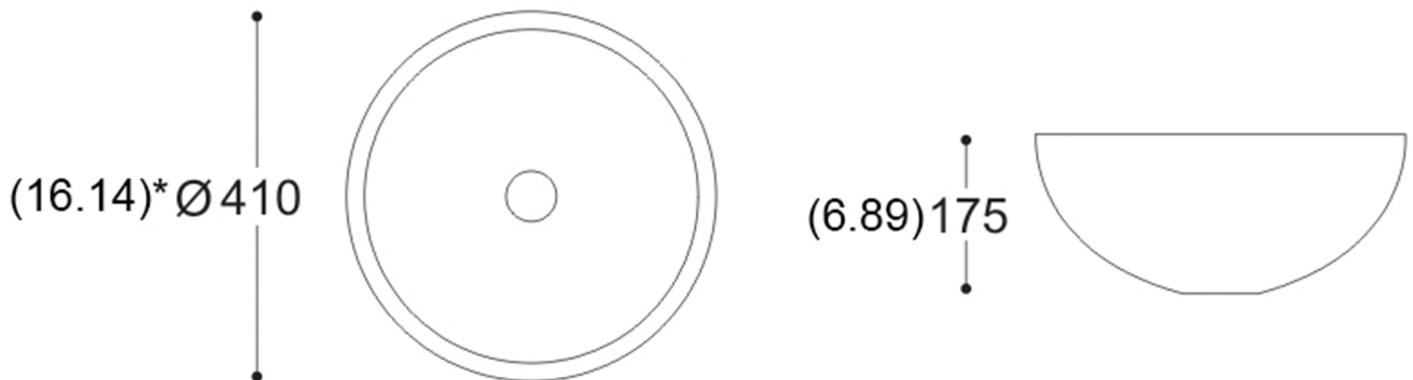

MURANO LAGUNA

Model: MURANO LAGUNA

Category: Bathroom Sink

Material: Glass

Dimensions: 16.2" (L) x 16.2" (W) x 6.9" (D)

Description: Luxury bathroom sink in transparent and gold finish.

*Numbers in parenthesis are in inches