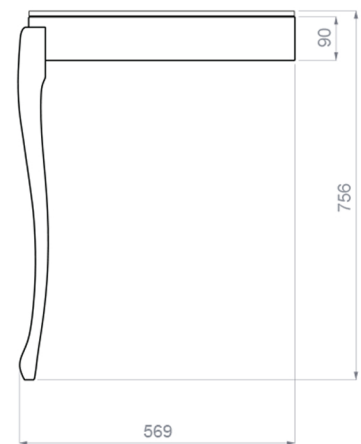

MUSA

Category: Bathroom Console

Material: MDF Wood/Glass

Dimensions:

43.1"(L) x 22.4"(W) x 29.7"(H)

Colors:

Black &
Gold

Black &
Silver

Technical Data

*Numbers are in millimeters