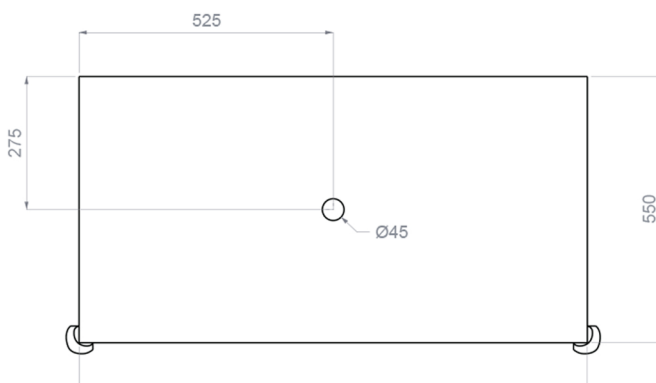

MUSA

Category: Bathroom Console

Material: MDF Wood/Glass

Dimensions:

43.1"(L) x 22.4"(W) x 29.7"(H)

Colors:

Black &
Gold

Black &
Silver

Technical Data

*Numbers are in millimeters