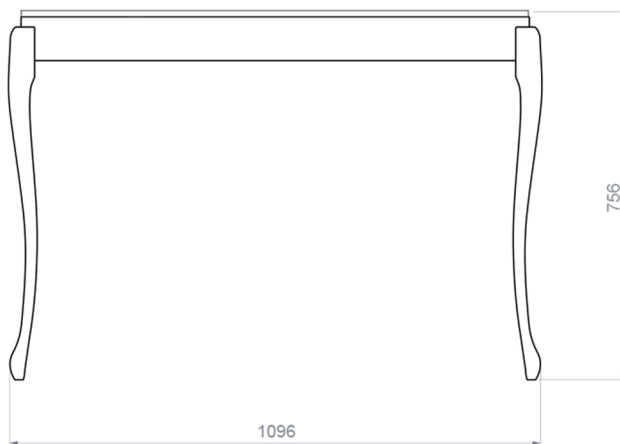

MUSA

Category: Bathroom Console

Material: MDF Wood/Glass

Dimensions:

43.1"(L) x 22.4"(W) x 29.7"(H)

Colors:

Black &
Gold

Black &
Silver

Technical Data

*Numbers are in millimeters