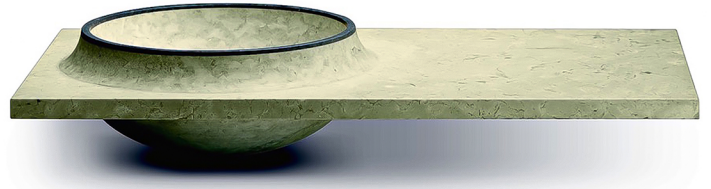

VULKA

Model: VULKA

Category: Bathroom Sink

Material: Natural Stone

Dimensions:

31.5"(L) x 17.7"(W) x 7.5"(D)

Description: Luxury bathroom sink in beige finish.

*Numbers are in millimeters