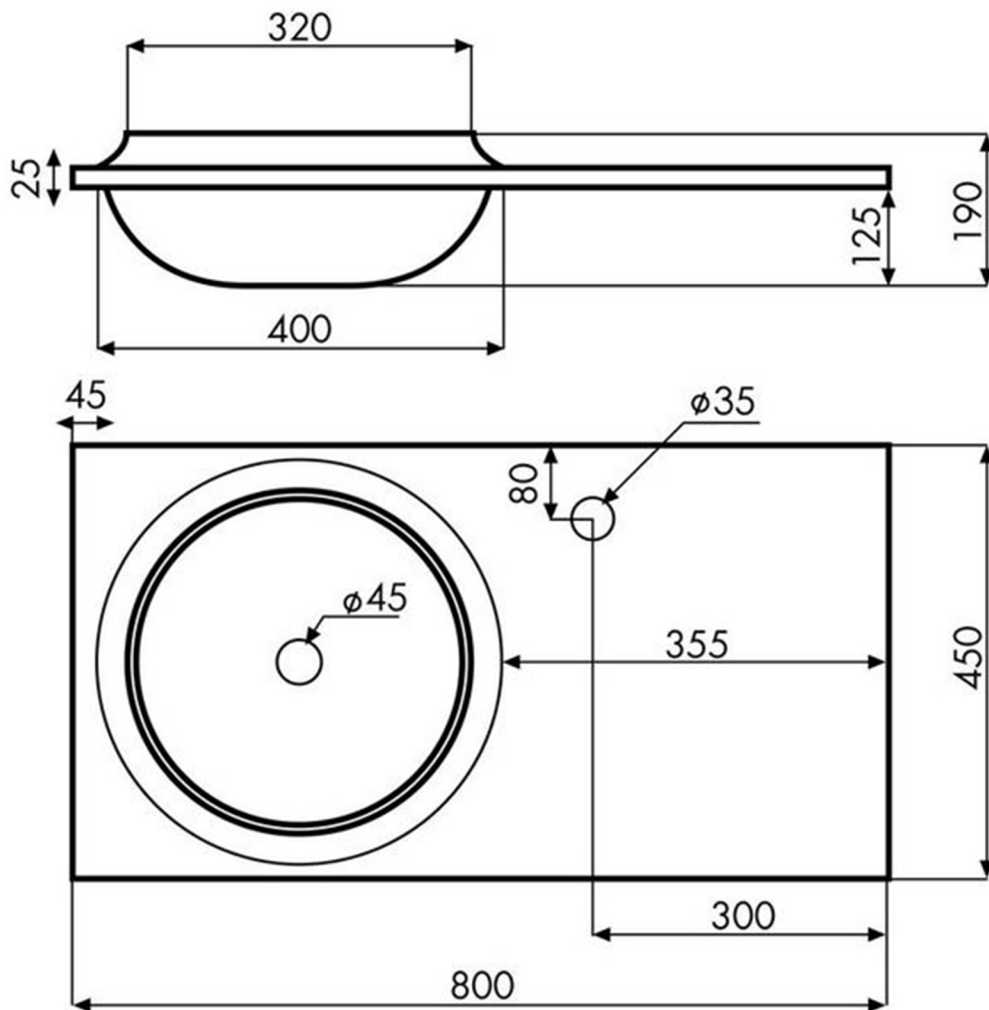

VULKA

Model: VULKA

Category: Bathroom Sink

Material: Natural Stone

Dimensions:

31.5"(L) x 17.7"(W) x 7.5"(D)

Description: Luxury bathroom sink in beige finish.

*Numbers are in millimeters