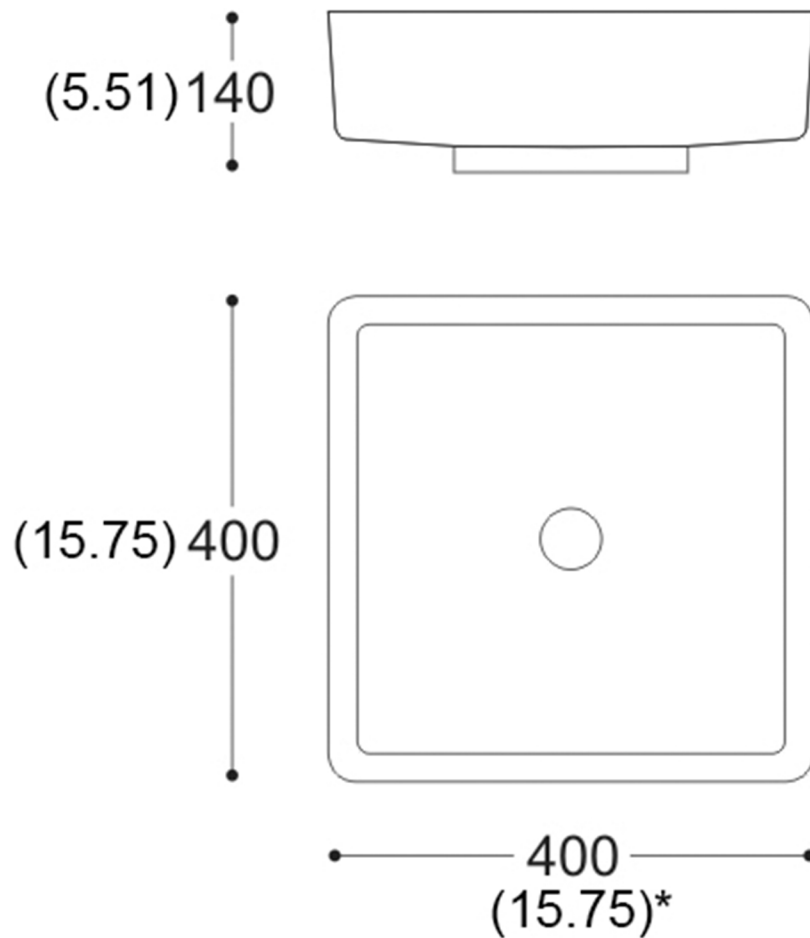

## PERT FOUR

Model: PERT FOUR

Category: Bathroom Sink

Material: Polymer (Pert)

Dimensions:

15.7" (L) x 15.7" (W) x 5.5" (D)

Description: Luxury bathroom sink in white finish.

\*Numbers in parenthesis are in inches