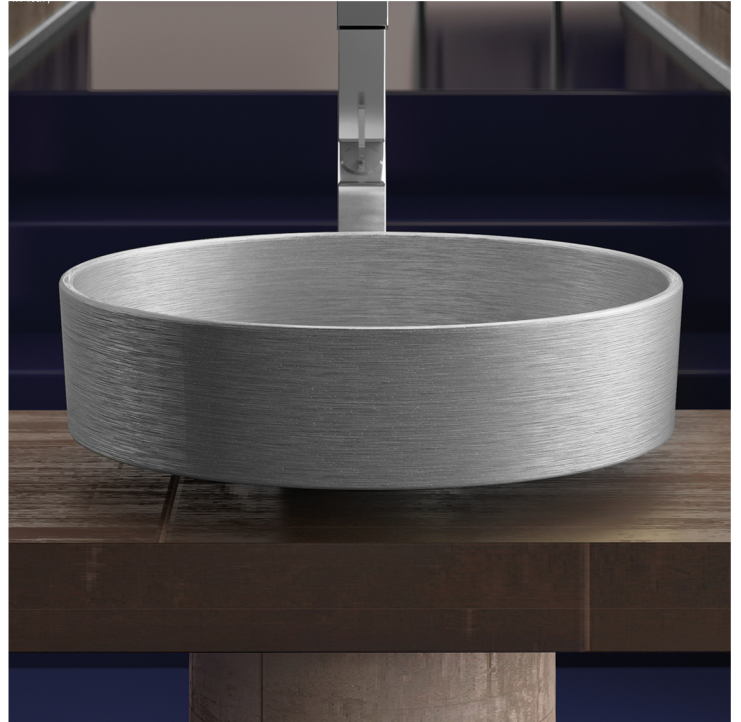

PERT RHO

Model: PERT RHO

Category: Bathroom Sink

Material: Polymer

Dimensions: 16.2" (L) x 16.2" (W) x
5.2" (D)

Description: Luxury bathroom sink in
brushed dark inox finish.

(5.12)* 130

(16.14) Ø 410