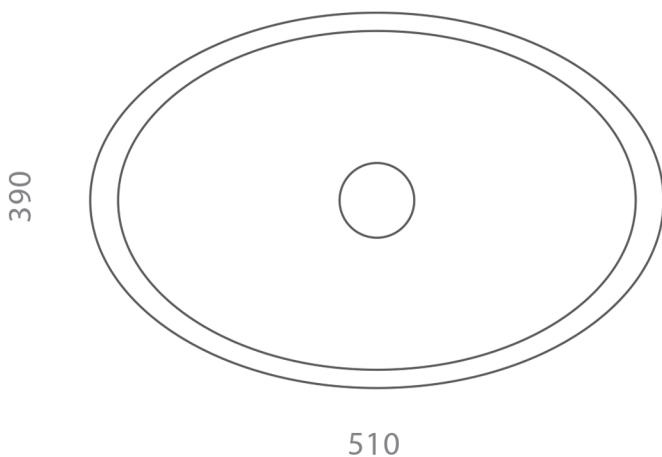

PLISSE OVAL

Category: Bathroom Sink

Material: Crystal

Dimensions:

20.0" (L) x 15.3" (W) x 5.9" (H)

Colors:

Black

White

Teal

Ginger

Technical Data

*Numbers are in millimeters