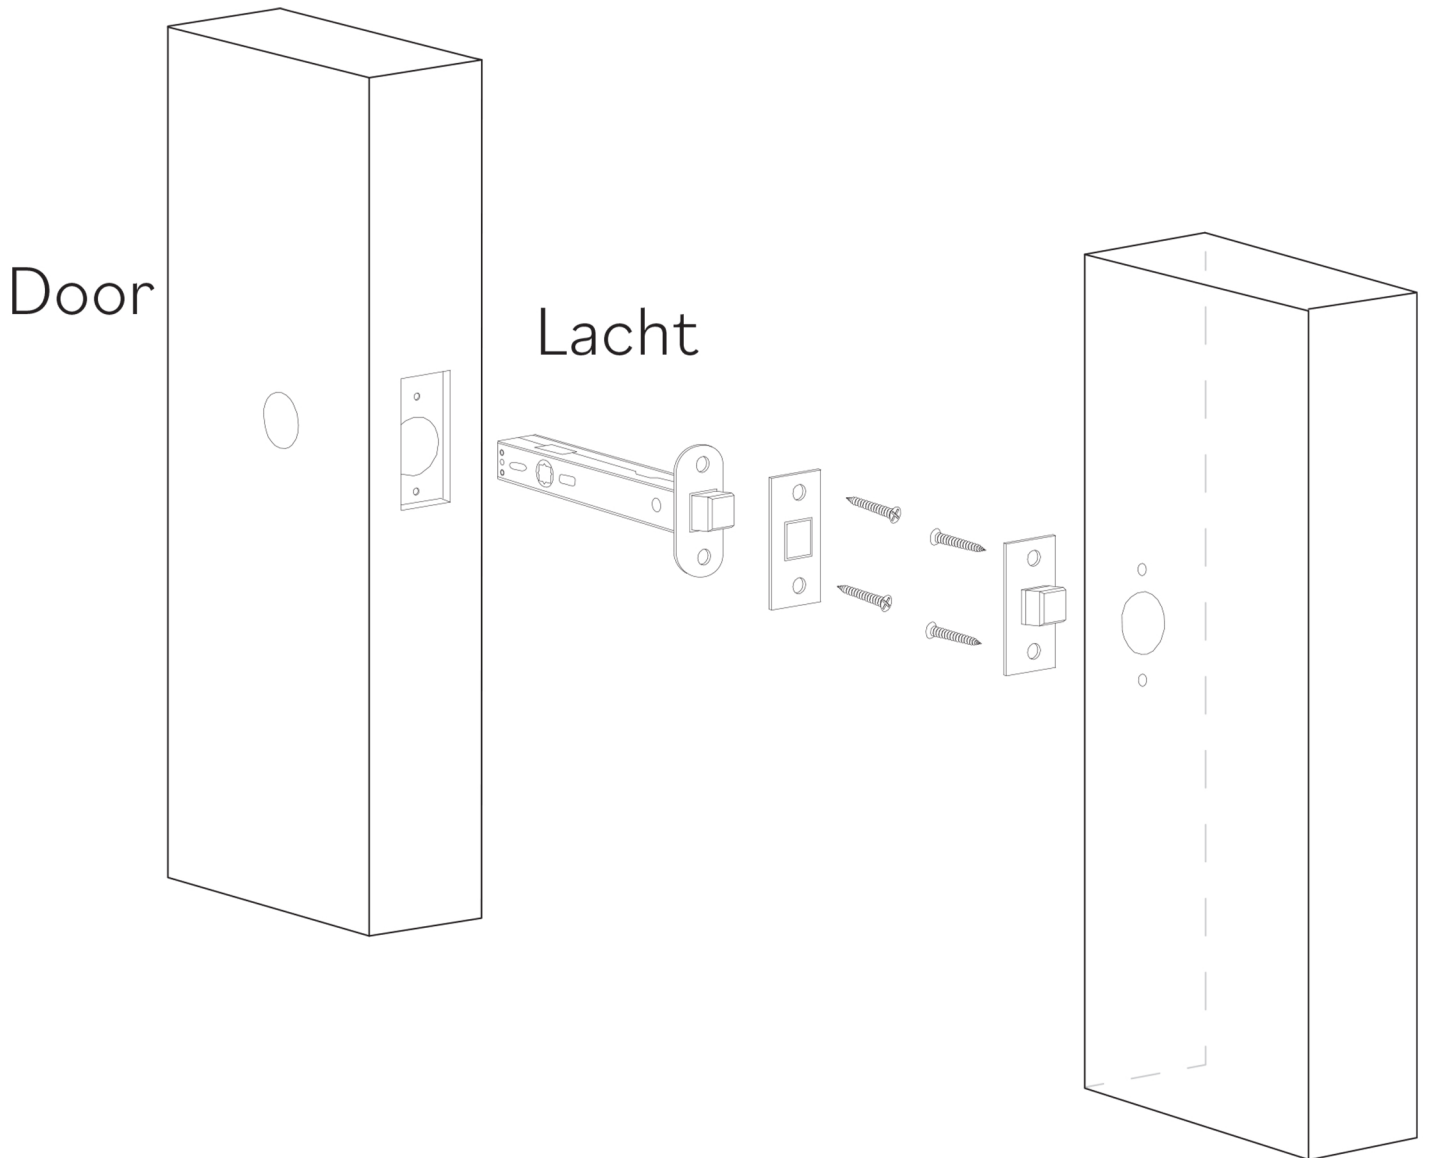

MIRAGGIO XL

Category: Knob

Material: Crystal/Brass

Dimensions: 2.5"(L) x 2.5"(W) x 2.8(H)

*Numbers are in millimeters

ASSEMBLY INSTRUCTIONS

PASSAGE

ASSEMBLY INSTRUCTIONS PASSAGE WC

DOUBLE INSTALLATION

1 for the handle
1 for the doorcam