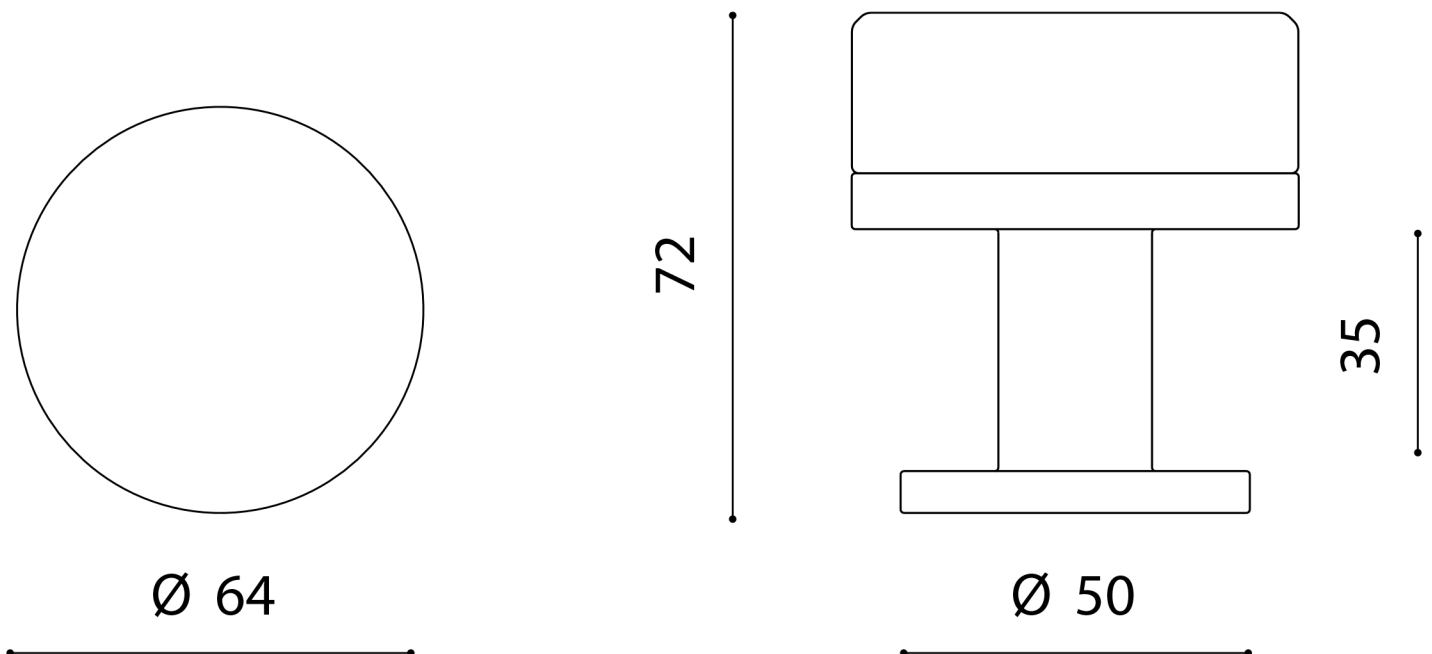

MIRAGGIO XL

Category: Knob

Material: Crystal/Brass

Dimensions: 2.5"(L) x 2.5"(W) x 2.8(H)

*Numbers are in millimeters

ASSEMBLY INSTRUCTIONS

PASSAGE

ASSEMBLY INSTRUCTIONS PASSAGE WC

DOUBLE INSTALLATION

1 for the handle
1 for the doorcam