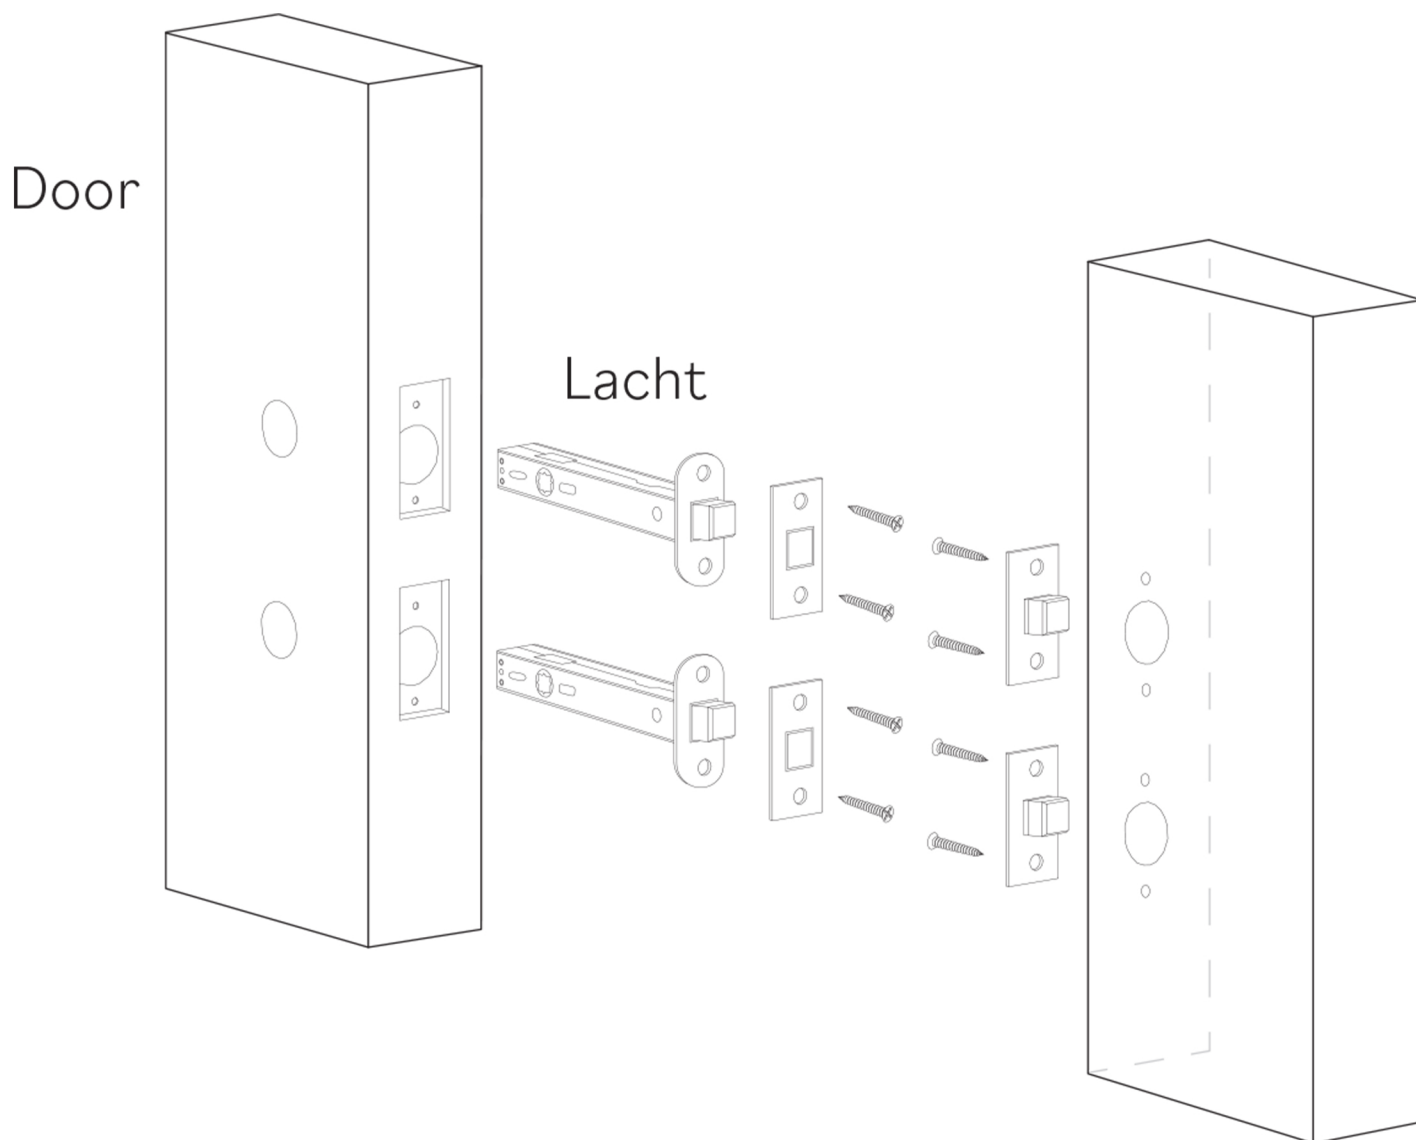

MIRAGGIO XL

Category: Knob

Material: Crystal/Brass

Dimensions: 2.5"(L) x 2.5"(W) x 2.8(H)

*Numbers are in millimeters

ASSEMBLY INSTRUCTIONS

PASSAGE

ASSEMBLY INSTRUCTIONS PASSAGE WC

DOUBLE INSTALLATION

1 for the handle
1 for the doorcam