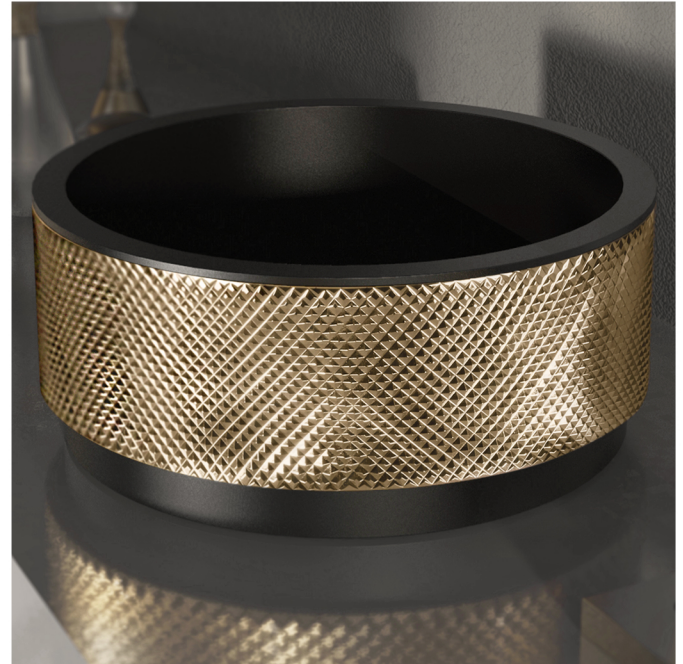

CACTUS

Model: Cactus

Category: Bathroom Sink

Material: VetroFreddo/Florence Glass

Dimensions:

15.7"(L) x 15.7"(W) x 5.9"(H)

Description: Luxury bathroom sink in black and gold finish.

Ø400