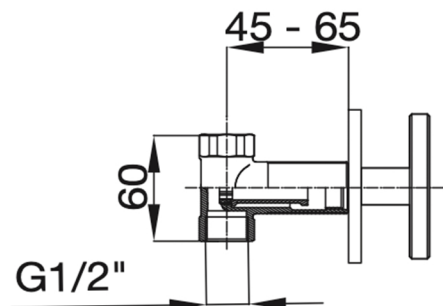

Round showerhead brass
D300 mm

Celing arm 1/2" 350 mm

Built-in key step 1/2"

Built-in diverter 2/3/4/5 ways

Flexible hose 1,70 m brass

Hand shower