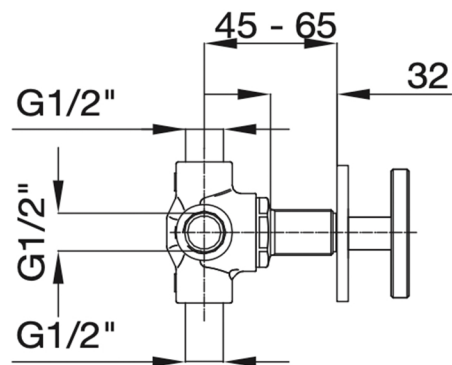

Round showerhead brass
D300 mm

Celing arm 1/2" 350 mm

Built-in key step 1/2"

Built-in diverter 2/3/4/5 ways

Flexible hose 1,70 m brass

Hand shower