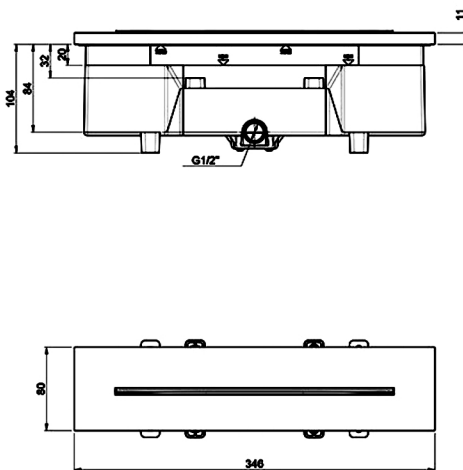

SQUARE TEMPATION SHOWER HEAD BUILT-IN

XL BUILT-IN WATERFALL

POSH HAND SHOWER

*Numbers are in millimeters

ROUND WATER OUTLET WITH
STAND - SQUARE ROSE

BLACK PVC FLEX WITH HIGH
BRASS CONES- L 150 CM

UNIVERSAL BUILT-IN BOX

*Numbers are in millimeters