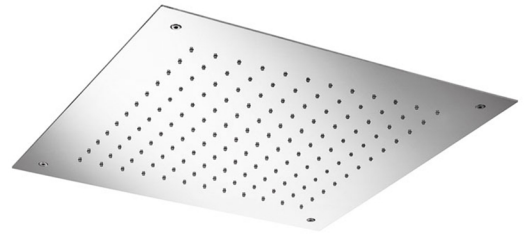

SQUARE TEMPATION SHOWER HEAD BUILT-IN

XL BUILT-IN WATERFALL

POSH HAND SHOWER

*Numbers are in millimeters

ROUND WATER OUTLET WITH
STAND - SQUARE ROSE

BLACK PVC FLEX WITH HIGH
BRASS CONES- L 150 CM

UNIVERSAL BUILT-IN BOX