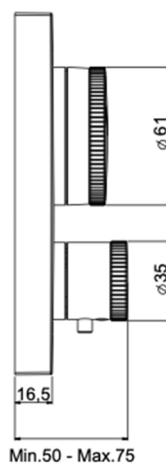

SQUARE TEMPATION SHOWER HEAD BUILT-IN

XL BUILT-IN WATERFALL

POSH HAND SHOWER

*Numbers are in millimeters

ROUND WATER OUTLET WITH
STAND - SQUARE ROSE

BLACK PVC FLEX WITH HIGH
BRASS CONES- L 150 CM

UNIVERSAL BUILT-IN BOX

*Numbers are in millimeters