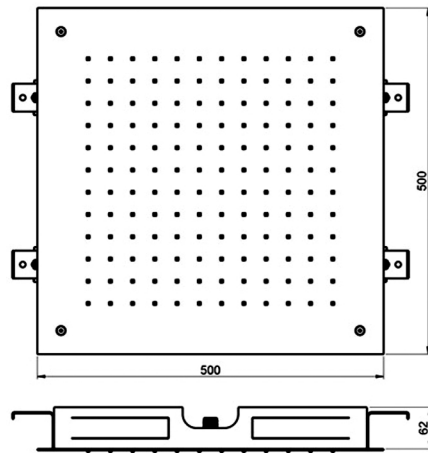

SQUARE TEMPATION SHOWER HEAD BUILT-IN

XL BUILT-IN WATERFALL

POSH HAND SHOWER

*Numbers are in millimeters

ROUND WATER OUTLET WITH
STAND - SQUARE ROSE

BLACK PVC FLEX WITH HIGH
BRASS CONES- L 150 CM

UNIVERSAL BUILT-IN BOX

*Numbers are in millimeters