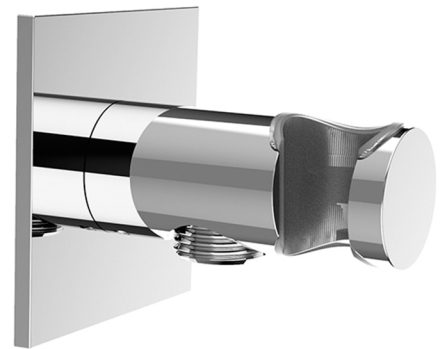

SQUARE TEMPATION SHOWER HEAD BUILT-IN

XL BUILT-IN WATERFALL

POSH HAND SHOWER

*Numbers are in millimeters

ROUND WATER OUTLET WITH
STAND - SQUARE ROSE

BLACK PVC FLEX WITH HIGH
BRASS CONES- L 150 CM

UNIVERSAL BUILT-IN BOX