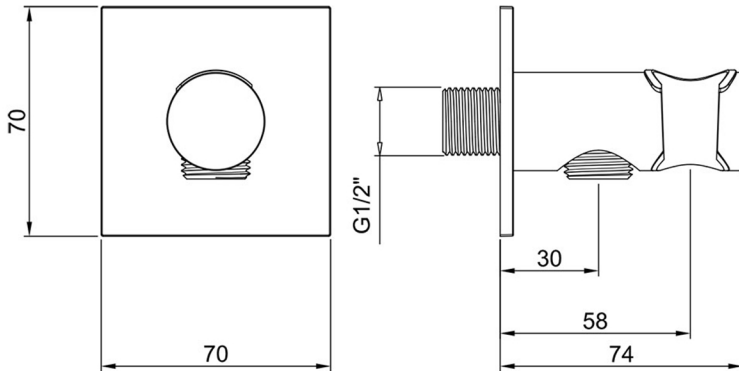

SQUARE TEMPATION SHOWER HEAD BUILT-IN

XL BUILT-IN WATERFALL

POSH HAND SHOWER

*Numbers are in millimeters

ROUND WATER OUTLET WITH
STAND - SQUARE ROSE

BLACK PVC FLEX WITH HIGH
BRASS CONES- L 150 CM

UNIVERSAL BUILT-IN BOX

*Numbers are in millimeters