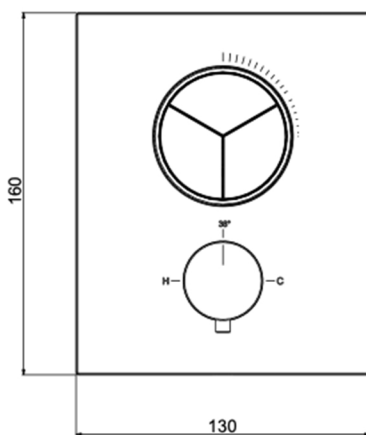

SQUARE TEMPATION SHOWER HEAD BUILT-IN

XL BUILT-IN WATERFALL

POSH HAND SHOWER

*Numbers are in millimeters

ROUND WATER OUTLET WITH
STAND - SQUARE ROSE

BLACK PVC FLEX WITH HIGH
BRASS CONES- L 150 CM

UNIVERSAL BUILT-IN BOX

*Numbers are in millimeters