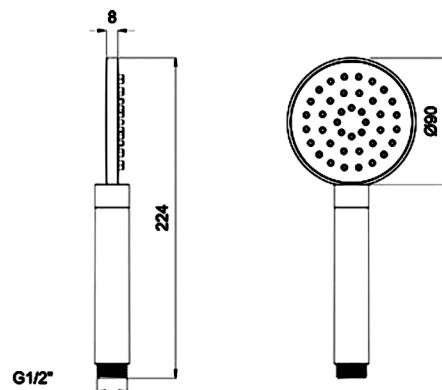

SQUARE TEMPATION SHOWER HEAD BUILT-IN

XL BUILT-IN WATERFALL

POSH HAND SHOWER

*Numbers are in millimeters

ROUND WATER OUTLET WITH
STAND - SQUARE ROSE

BLACK PVC FLEX WITH HIGH
BRASS CONES- L 150 CM

UNIVERSAL BUILT-IN BOX

*Numbers are in millimeters