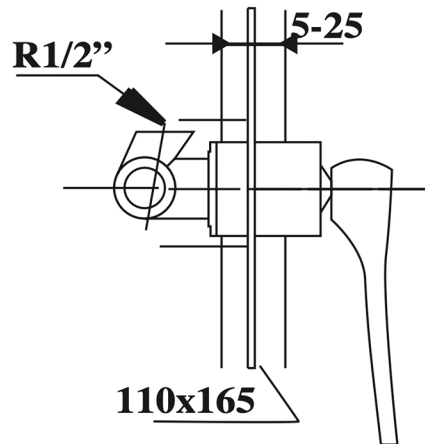

False ceiling showerhead
15.7" X 15.7"

Square lateral body jet
2.5" X 2.5"

Built-in diverter 3 ways

Built-in shower mixer

Square wall outlet 1/2"- 1/2"
with support

Flexible hose 1,70 m pvc

Hand shower 3 sprays with
push-button