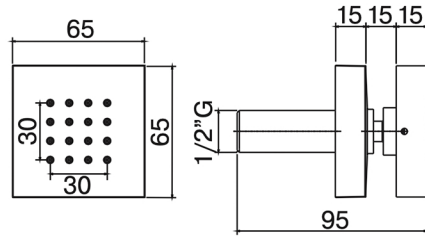

False ceiling showerhead
15.7" X 15.7"

Square lateral body jet
2.5" X 2.5"

Built-in diverter 3 ways

Built-in shower mixer

Square wall outlet 1/2"- 1/2"
with support

Flexible hose 1,70 m pvc

Hand shower 3 sprays with
push-button