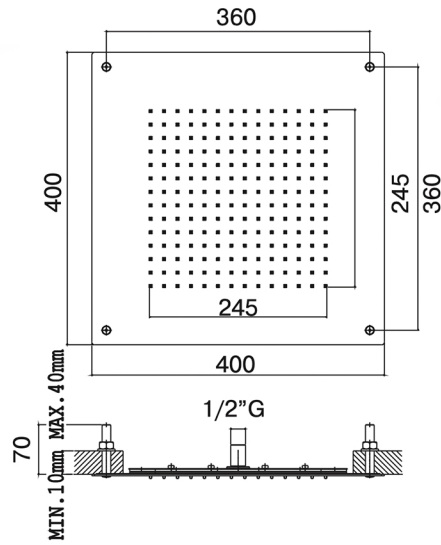

False ceiling showerhead
15.7" X 15.7"

Square lateral body jet
2.5" X 2.5"

Built-in diverter 3 ways

Built-in shower mixer

Square wall outlet 1/2"- 1/2"
with support

Flexible hose 1,70 m pvc

Hand shower 3 sprays with
push-button