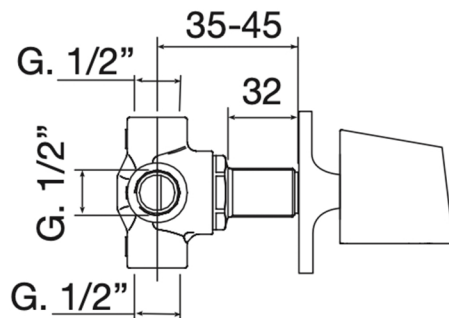

False ceiling showerhead
15.7" X 15.7"

Square lateral body jet
2.5" X 2.5"

Built-in diverter 3 ways

Built-in shower mixer

Square wall outlet 1/2"- 1/2"
with support

Flexible hose 1,70 m pvc

Hand shower 3 sprays with
push-button