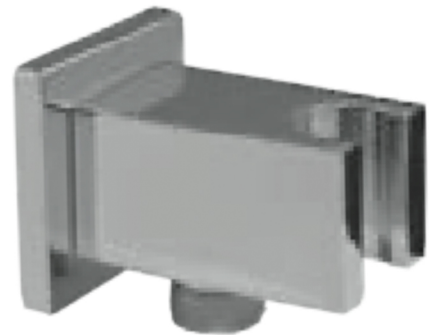

False ceiling showerhead
15.7" X 15.7"

Square lateral body jet
2.5" X 2.5"

Built-in diverter 3 ways

Built-in shower mixer

Square wall outlet 1/2"- 1/2"
with support

Flexible hose 1,70 m pvc

Hand shower 3 sprays with
push-button