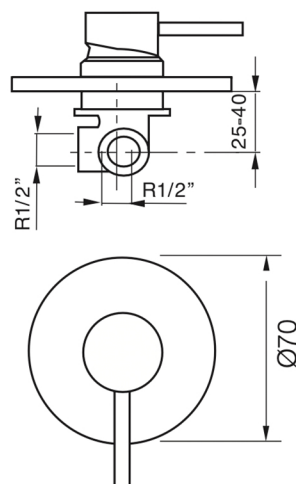

False ceiling showerhead
D400 mm

Built-in diverter 3 ways

Built-in shower mixer

Round wall outlet 1/2" - 1/2" with support

Flexible hose 1,70 m pvc

Hand shower

Bath filler spout D24 cm with
flange