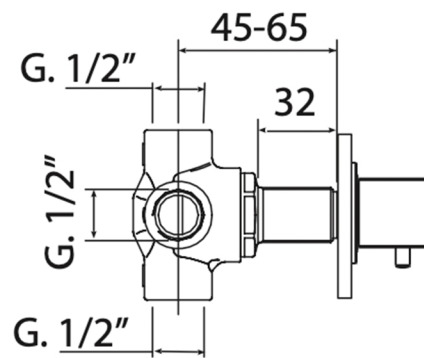

False ceiling showerhead
D400 mm

Built-in diverter 3 ways

Built-in shower mixer

Round wall outlet 1/2" - 1/2" with support

Flexible hose 1,70 m pvc

Hand shower

Bath filler spout D24 cm with
flange