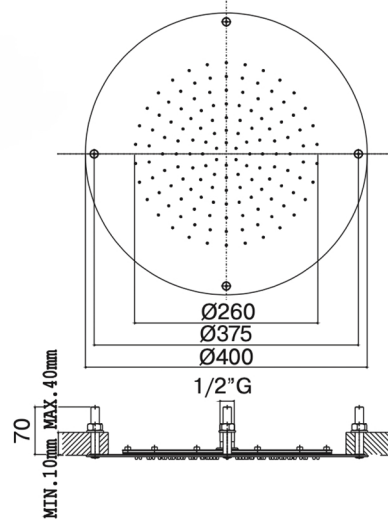

False ceiling showerhead
D400 mm

Built-in diverter 3 ways

Built-in shower mixer

Round wall outlet 1/2" - 1/2" with support

Flexible hose 1,70 m pvc

Hand shower

Bath filler spout D24 cm with
flange