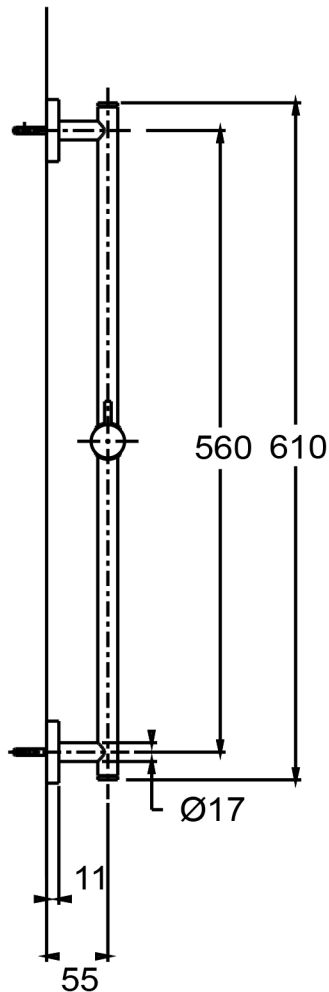

MINI STAR SHOWER SLIDING BAR

Category: Shower Sliding Bar

Material: Brass

Dimensions: 24" (L) x 2.1" (W)

*Numbers are in millimeters