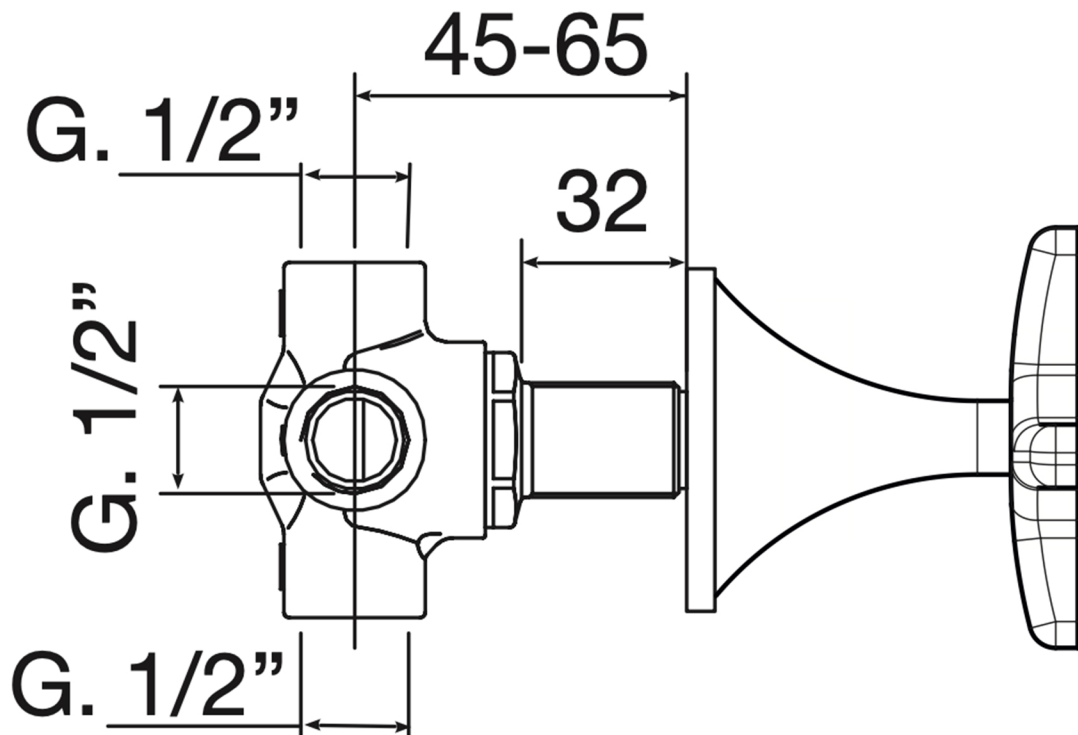

FIORITURA

Model: Fioritura

Category: Diverters & Mixers

Material: Lead-Free Brass

Dimensions: 1.2" (L) x 1.2" (W)

Description: Built-in diverter 2/3/4/5 ways.

*Numbers are in millimeters