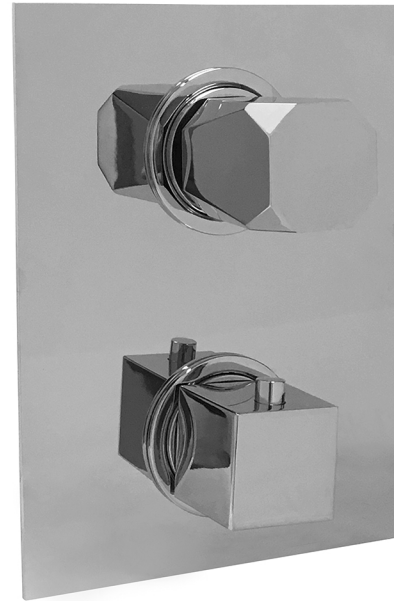

**IKON THERMOSTATIC CONCEALED
BATH & SHOWER
WITH DIVERTER 2 WAYS**

Category: Shower Head
Material: Brass
Dimensions:
7.8" (L) x 5.9" (W)

*Numbers are in millimeters