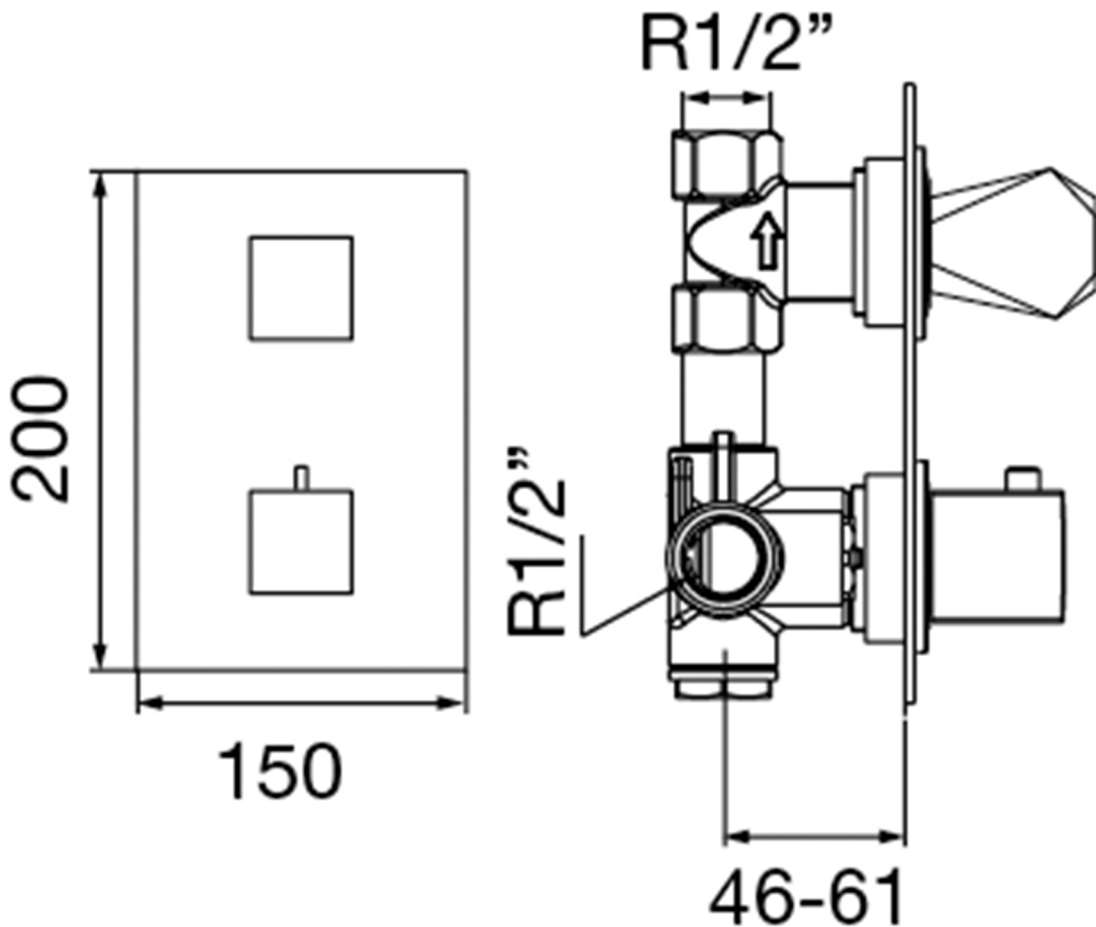

**IKON THERMOSTATIC CONCEALED
BATH & SHOWER
WITH DIVERTER 2 WAYS**

Category: Shower Head
Material: Brass
Dimensions:
7.8" (L) x 5.9" (W)

*Numbers are in millimeters