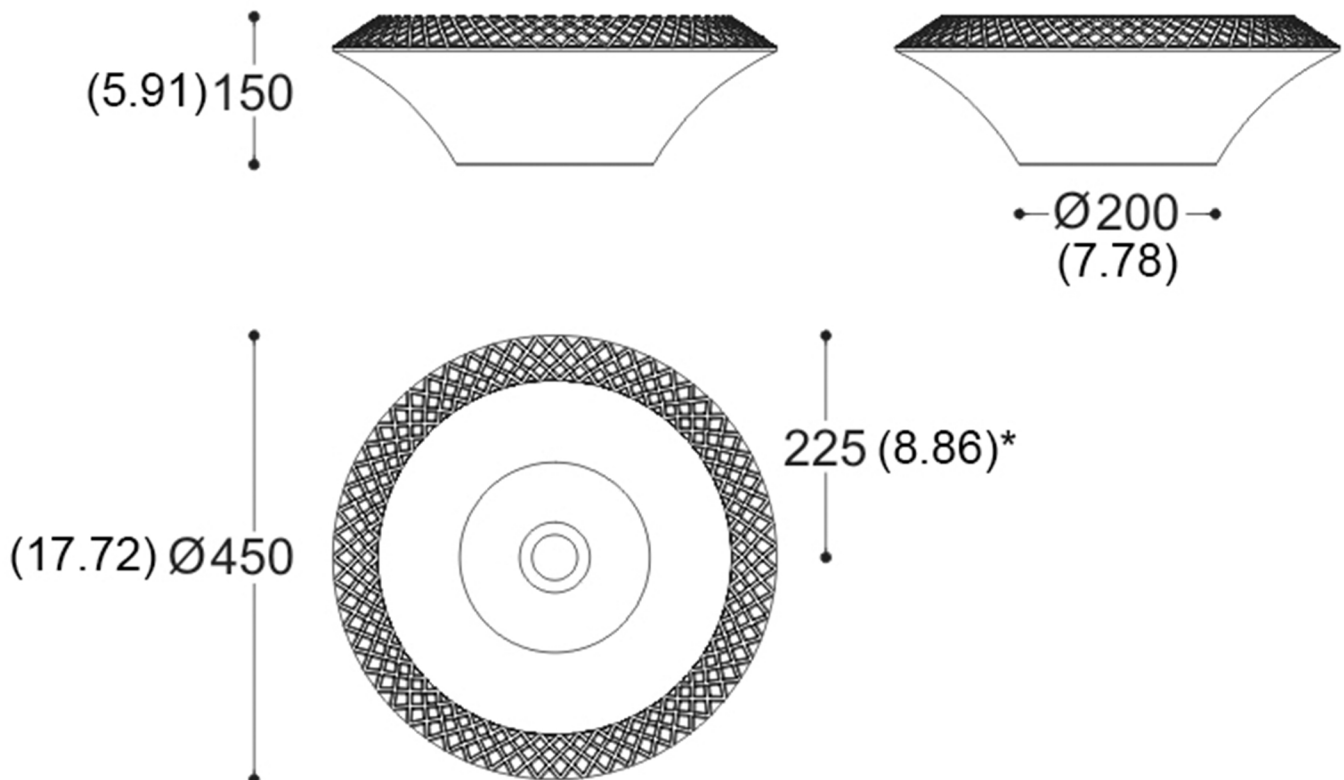

TEKNOFORM KONKA

Model: TEKNOFORM KONKA

Category: Bathroom Sink

Material: Polymer

Dimensions:

17.8" (L) x 17.8" (W) x 6" (D)

Description: Luxury bathroom sink in white finish.

*Numbers in parenthesis are in inches