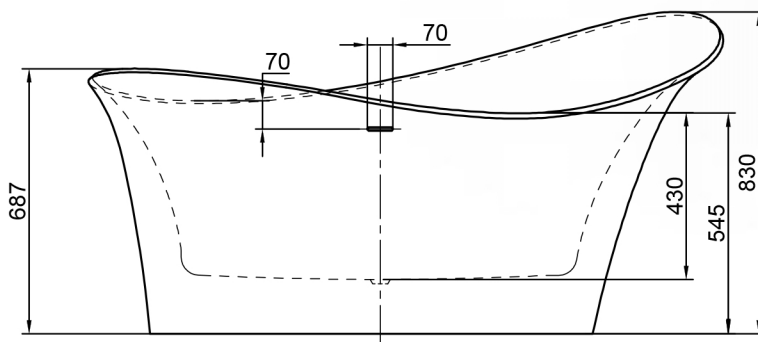

AVA MODERN FREESTANDING BATHTUB

Category: Bathtub

Material: Bi-Mat

Dimensions:

68.8"(L) x 32"(W) x 27"(H)

Description: Luxury freestanding bathtub in white finish

*Numbers are in millimeters