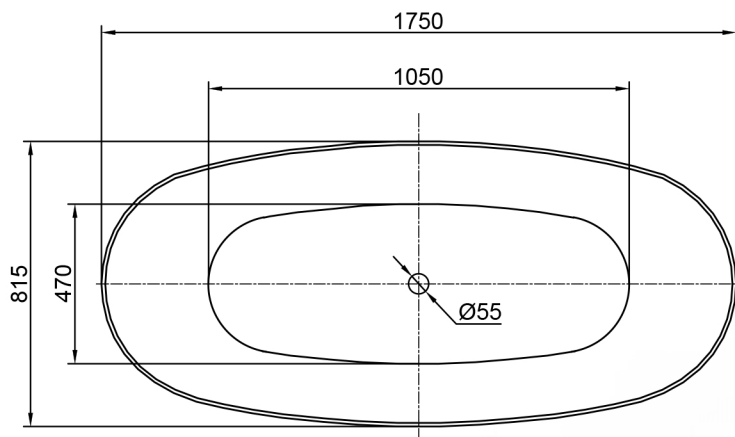

AVA MODERN FREESTANDING BATHTUB

Category: Bathtub

Material: Bi-Mat

Dimensions:

68.8"(L) x 32"(W) x 27"(H)

Description: Luxury freestanding bathtub in white finish

*Numbers are in millimeters