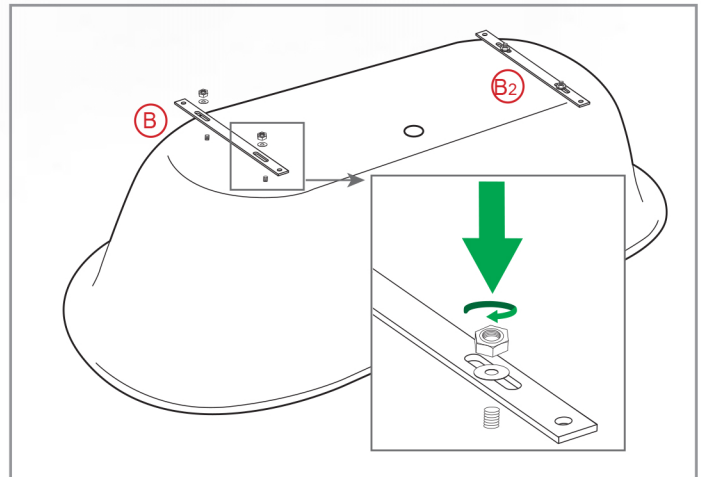

FREESTANDING CLAWFOOT BATHTUB

Category: Bathtub

Material: Bi-Mat

Dimensions:

68.8" (L) x 28.5" (W) x 34.2" (H)

Description: Luxury freestanding bathtub in white finish.

*Numbers are in millimeters

ASSEMBLY INSTRUCTIONS

Parts list

Installation steps

1.

2.

Parts list

1.

2.

ASSEMBLY INSTRUCTIONS