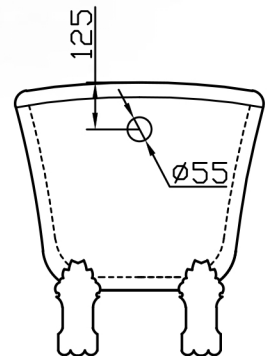

FREESTANDING CLAWFOOT BATHTUB

Category: Bathtub

Material: Bi-Mat

Dimensions:

68.8" (L) x 28.5" (W) x 34.2" (H)

Description: Luxury freestanding bathtub in white finish.

*Numbers are in millimeters

ASSEMBLY INSTRUCTIONS

Parts list

Installation steps

1.

2.

Parts list

1.

2.

ASSEMBLY INSTRUCTIONS