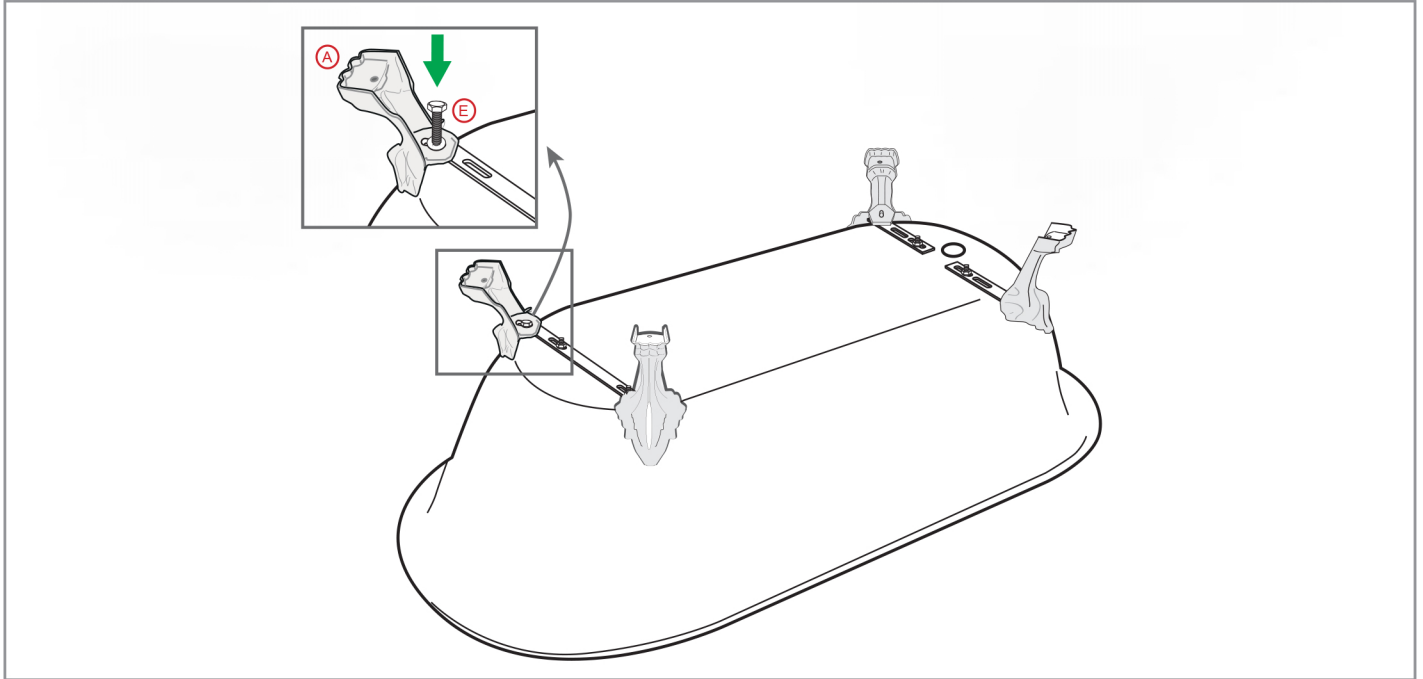

ASSEMBLY INSTRUCTIONS

3.