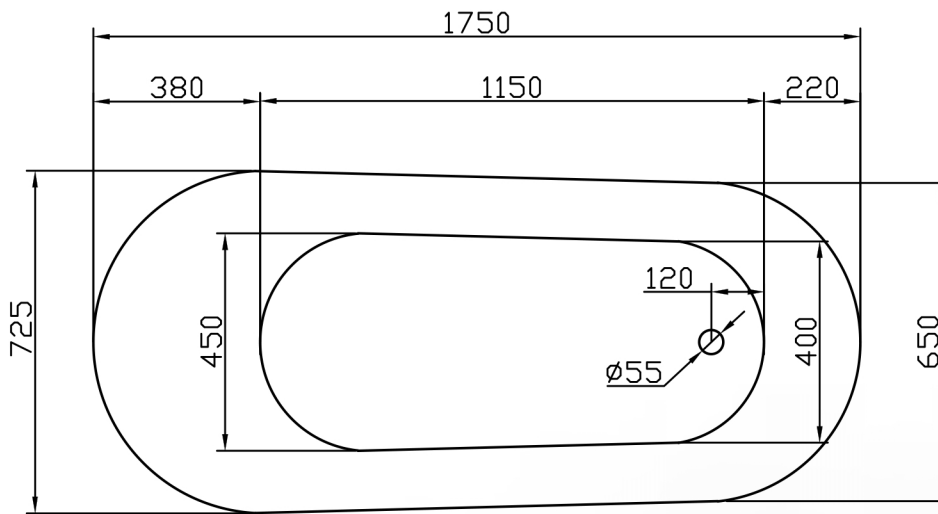

FREESTANDING CLAWFOOT BATHTUB

Category: Bathtub

Material: Bi-Mat

Dimensions:

68.8" (L) x 28.5" (W) x 34.2" (H)

Description: Luxury freestanding bathtub in white finish.

*Numbers are in millimeters

ASSEMBLY INSTRUCTIONS

Parts list

Installation steps

1.

2.

Parts list

1.

2.

ASSEMBLY INSTRUCTIONS

3.

4.

5.