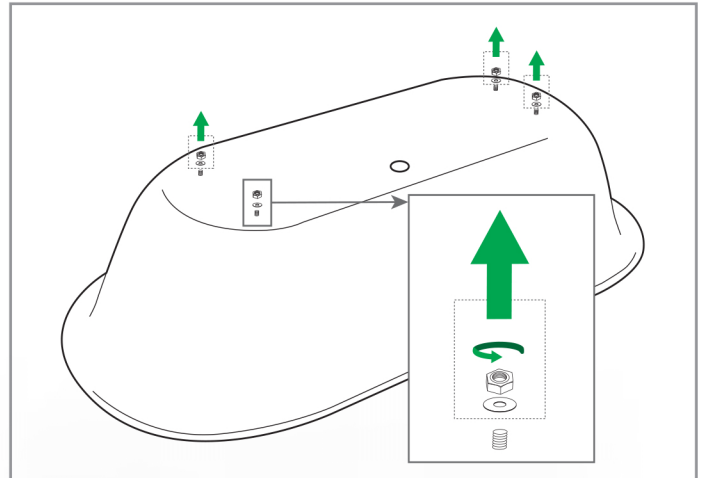

FREESTANDING CLAWFOOT BATHTUB

Category: Bathtub

Material: Bi-Mat

Dimensions:

68.8" (L) x 28.5" (W) x 34.2" (H)

Description: Luxury freestanding bathtub in white finish.

*Numbers are in millimeters

ASSEMBLY INSTRUCTIONS

Parts list

Installation steps

1.

2.

Parts list

1.

2.

ASSEMBLY INSTRUCTIONS

3.

4.

5.