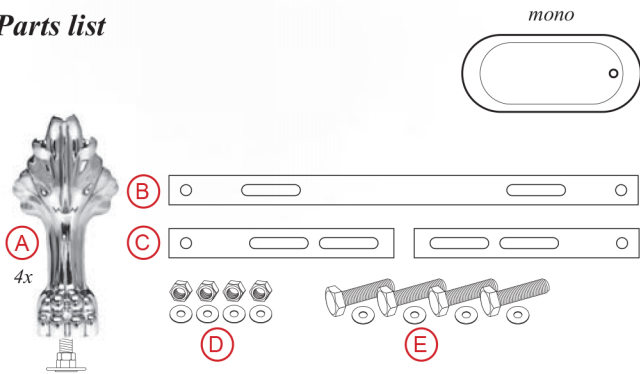

FREESTANDING CLAWFOOT BATHTUB

Category: Bathtub

Material: Bi-Mat

Dimensions:

68.8" (L) x 28.5" (W) x 34.2" (H)

Description: Luxury freestanding bathtub in white finish.

*Numbers are in millimeters

ASSEMBLY INSTRUCTIONS

Parts list

Installation steps

1.

2.

Parts list

1.

2.

ASSEMBLY INSTRUCTIONS