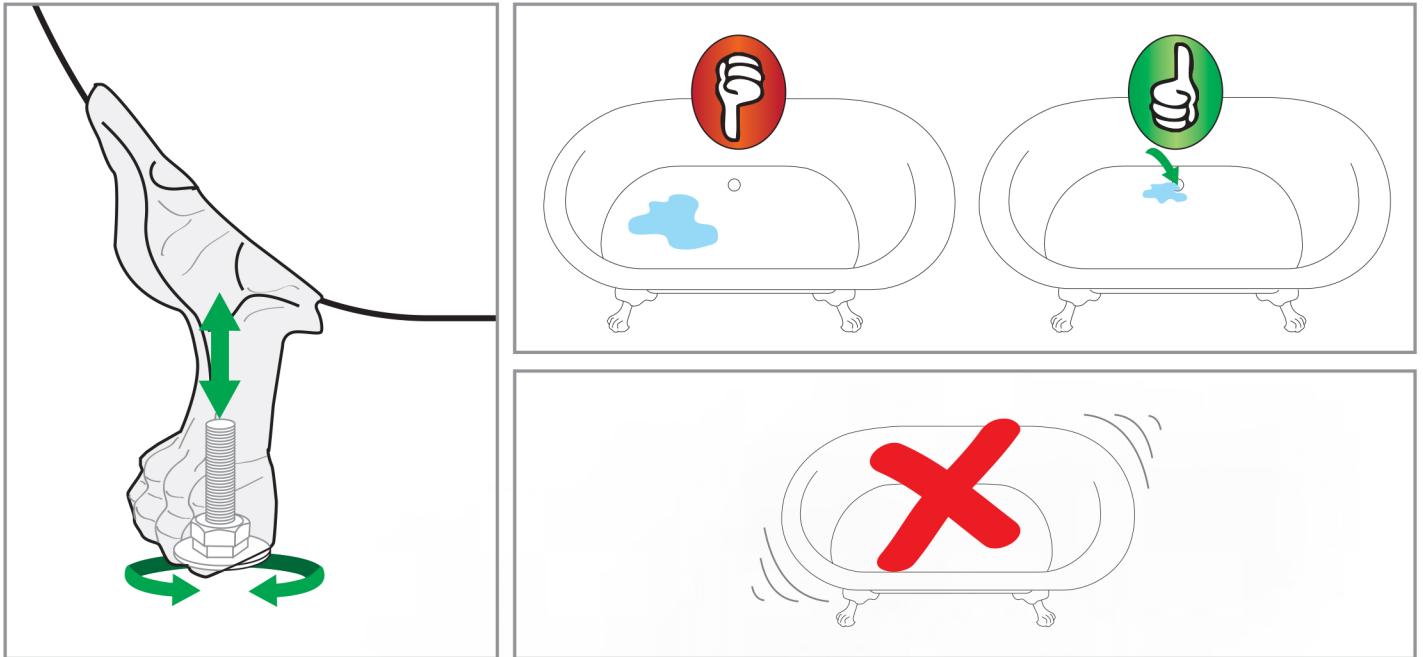

ASSEMBLY INSTRUCTIONS

3.

4.

5.