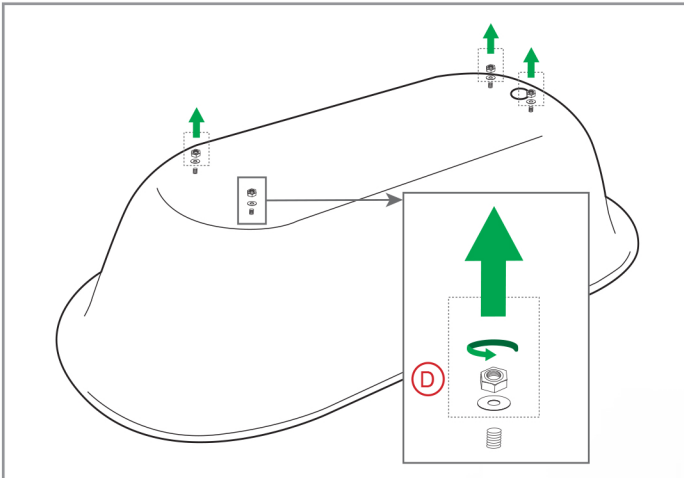

FREESTANDING CLAWFOOT BATHTUB

Category: Bathtub

Material: Bi-Mat

Dimensions:

68.8" (L) x 28.5" (W) x 34.2" (H)

Description: Luxury freestanding bathtub in white finish.

*Numbers are in millimeters

ASSEMBLY INSTRUCTIONS

Parts list

Installation steps

1.

2.

Parts list

1.

2.

ASSEMBLY INSTRUCTIONS