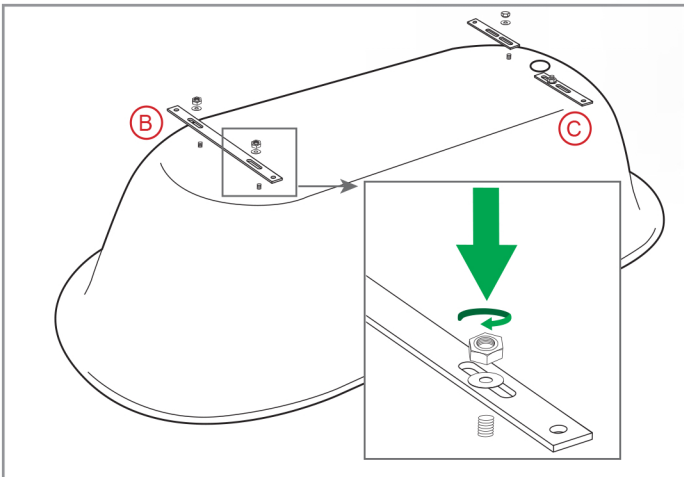

FREESTANDING CLAWFOOT BATHTUB

Category: Bathtub

Material: Bi-Mat

Dimensions:

68.8" (L) x 28.5" (W) x 34.2" (H)

Description: Luxury freestanding bathtub in white finish.

*Numbers are in millimeters

ASSEMBLY INSTRUCTIONS

Parts list

Installation steps

1.

2.

Parts list

1.

2.

ASSEMBLY INSTRUCTIONS