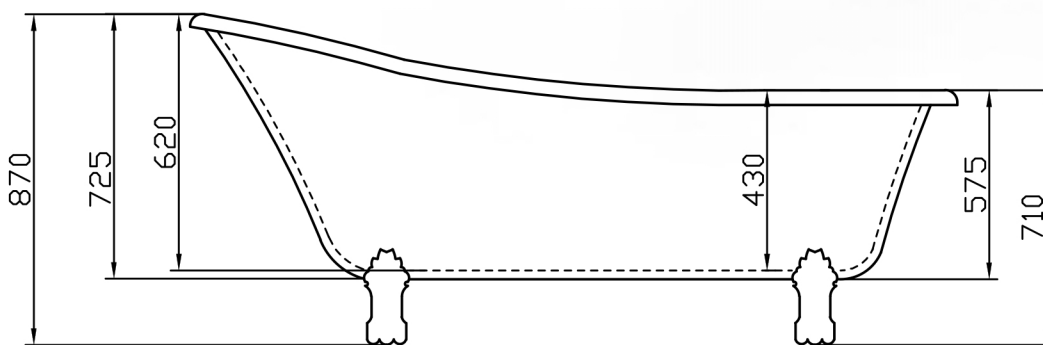

FREESTANDING CLAWFOOT BATHTUB

Category: Bathtub

Material: Bi-Mat

Dimensions:

68.8" (L) x 28.5" (W) x 34.2" (H)

Description: Luxury freestanding bathtub in white finish.

*Numbers are in millimeters

ASSEMBLY INSTRUCTIONS

Parts list

Installation steps

1.

2.

Parts list

1.

2.

ASSEMBLY INSTRUCTIONS