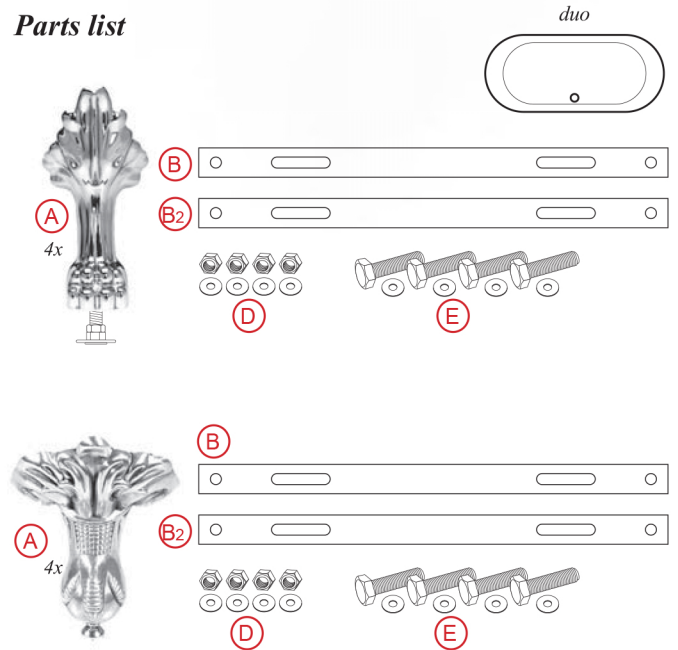

FREESTANDING CLAWFOOT BATHTUB

Category: Bathtub

Material: Bi-Mat

Dimensions:

68.8" (L) x 28.5" (W) x 34.2" (H)

Description: Luxury freestanding bathtub in white finish.

*Numbers are in millimeters

ASSEMBLY INSTRUCTIONS

Parts list

Installation steps

1.

2.

Parts list

1.

2.

ASSEMBLY INSTRUCTIONS

3.

4.

5.