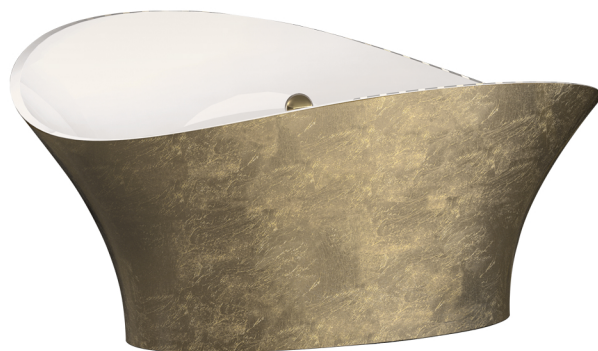

CALLA LILY

Category: Bathtub

Material: Fiber Glass and Resin

Dimensions:

68.9" (L) x 32.8" (W) x 36.7" (H)

Weight: 287 lb

Colors:

Technical Data