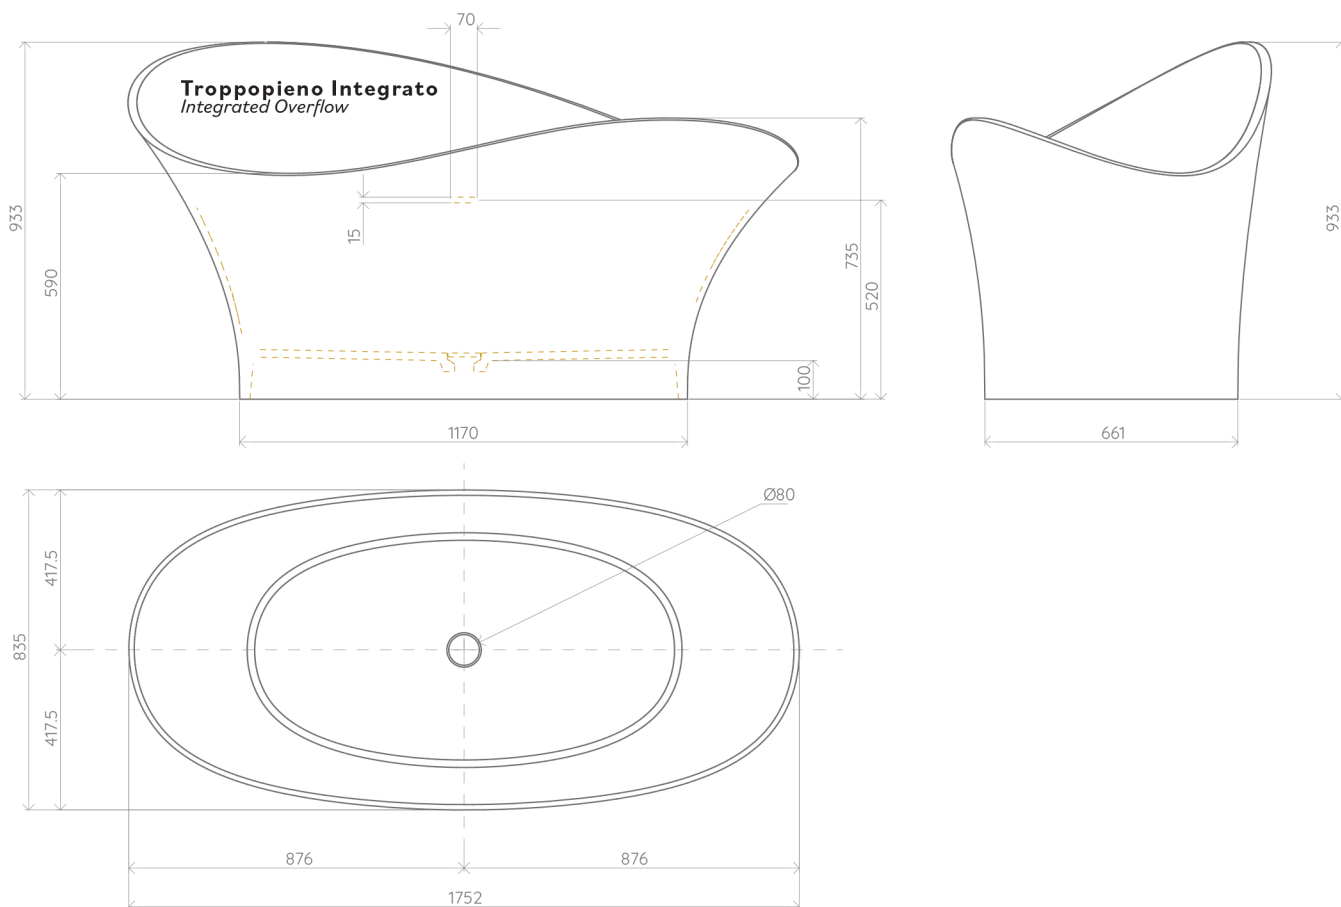

CALLA LILY

Category: Bathtub

Material: Fiber Glass and Resin

Dimensions:

68.9" (L) x 32.8" (W) x 36.7" (H)

Weight: 287 lb

Colors:

Technical Data

*Numbers are in millimeters