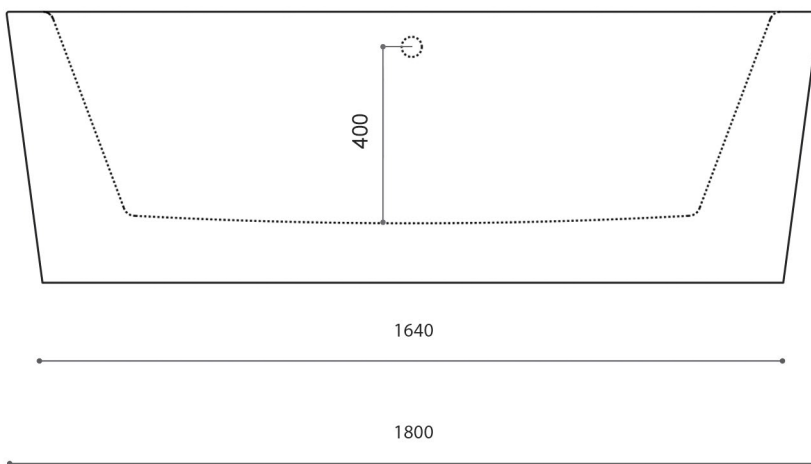

MONT BLANC

Category: Bathtub

Material: Bi-Mat

Dimensions:

70.9"(L) x 31.5"(W) x 23.6"(H)

Description: Luxury bathtub in silver leaf finish.

*Numbers are in millimeters