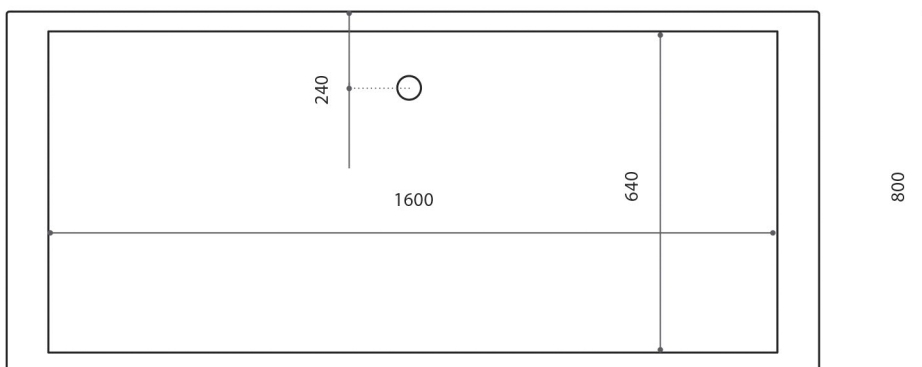

MONT BLANC

Category: Bathtub

Material: Bi-Mat

Dimensions:

70.9"(L) x 31.5"(W) x 23.6"(H)

Description: Luxury bathtub in silver leaf finish.

*Numbers are in millimeters