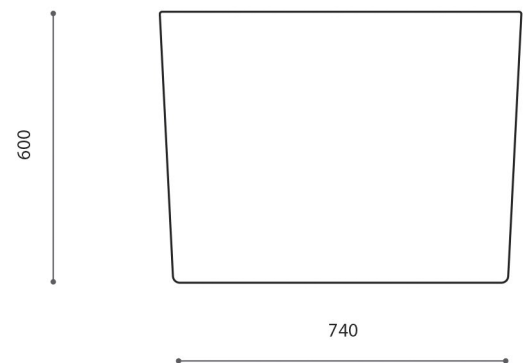

MONT BLANC

Category: Bathtub

Material: Bi-Mat

Dimensions:

70.9"(L) x 31.5"(W) x 23.6"(H)

Description: Luxury bathtub in silver leaf finish.

*Numbers are in millimeters