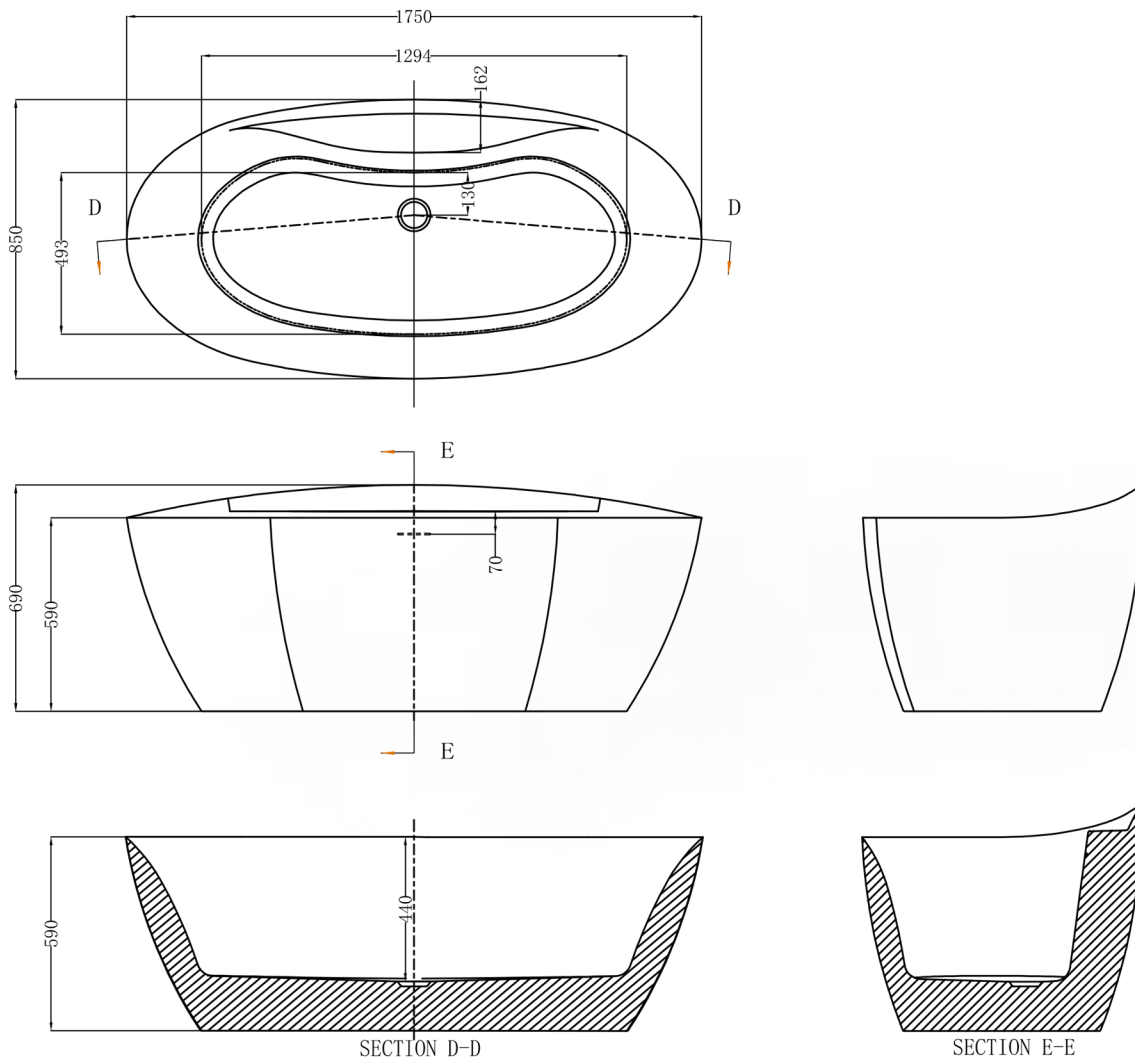

NACRE

Category: Bathtub

Material: Bi-Mat

Dimensions:

68.8" (L) x 33.4" (W) x 27.1" (H)

Description: Luxury freestanding bathtub in white finish.

*Numbers are in millimeters