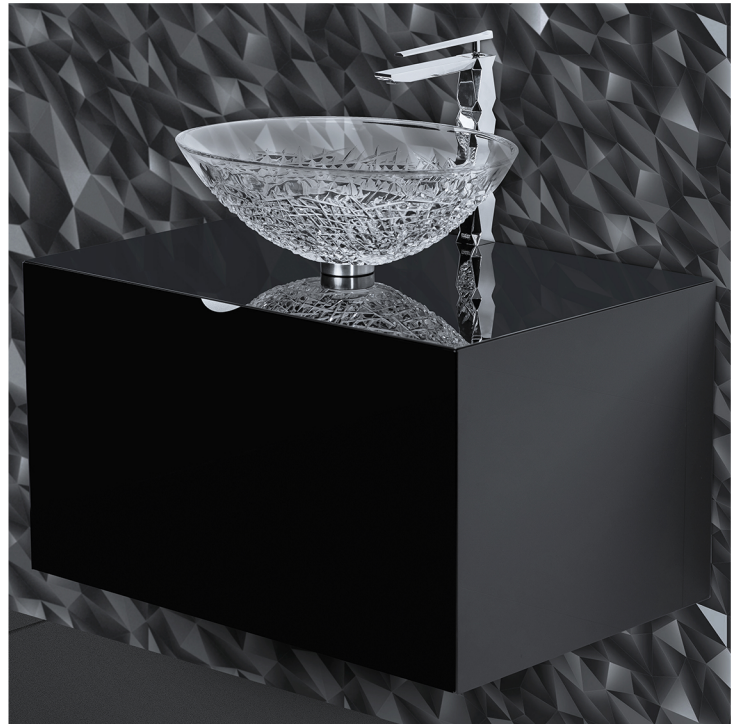

DORA

Model: Dora 30"

Category: Vanity

Material: Wood + Crystal

Dimensions: 30"(L) x 19.6"(W) x 17"(H)

Description: Luxury crystal bathroom vanity in Black lacquered finish

*Numbers are in inches

SCHEDA MONTAGGIO ASSEMBLY INSTRUCTIONS

31.5"-MEDIDA ACONSELHAVEL DO
 CHAO AO TOPO DO LAVATORIO
 31.5"-ADVISABLE MEASURE FROM
 FLOOR TO THE TOP OF BASIN
 31.5"-MESURE CONSEILLE A PARTIR
 DU SOL AU LAVABO