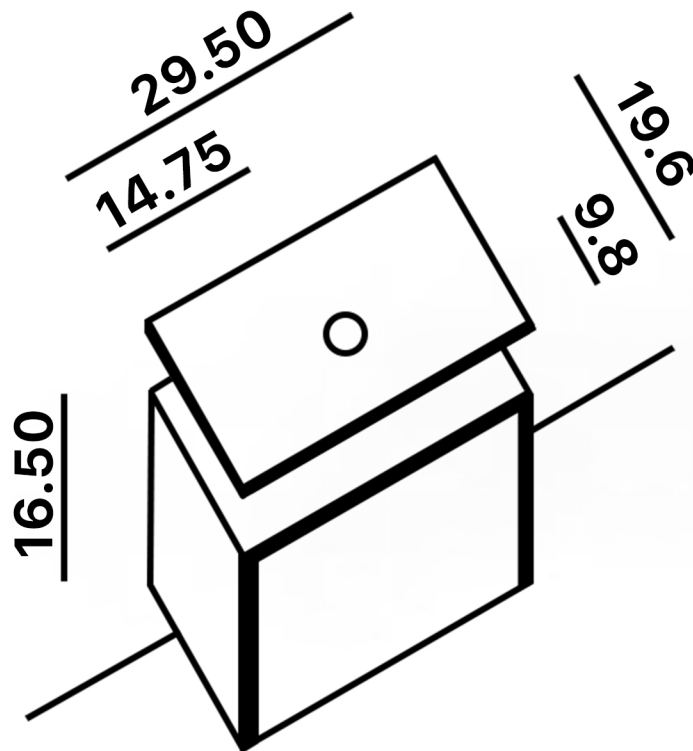

DORA

Model: Dora 30"

Category: Vanity

Material: Wood + Crystal

Dimensions: 30"(L) x 19.6"(W) x 17"(H)

Description: Luxury crystal bathroom vanity in Black lacquered finish

*Numbers are in inches

SCHEDA MONTAGGIO ASSEMBLY INSTRUCTIONS

31.5"-MEDIDA ACONSELHAVEL DO
 CHAO AO TOPO DO LAVATORIO
 31.5"-ADVISABLE MEASURE FROM
 FLOOR TO THE TOP OF BASIN
 31.5"-MESURE CONSEILLE A PARTIR
 DU SOL AU LAVABO