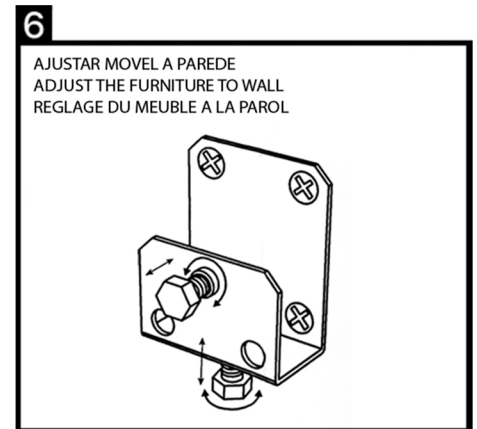

DORA

Model: Dora 30"

Category: Vanity

Material: Wood + Crystal

Dimensions: 30"(L) x 19.6"(W) x 17"(H)

Description: Luxury crystal bathroom vanity in Black lacquered finish

*Numbers are in inches

SCHEDA MONTAGGIO ASSEMBLY INSTRUCTIONS

31.5"-MEDIDA ACONSELHAVEL DO
 CHAO AO TOPO DO LAVATORIO
 31.5"-ADVISABLE MEASURE FROM
 FLOOR TO THE TOP OF BASIN
 31.5"-MESURE CONSEILLE A PARTIR
 DU SOL AU LAVABO