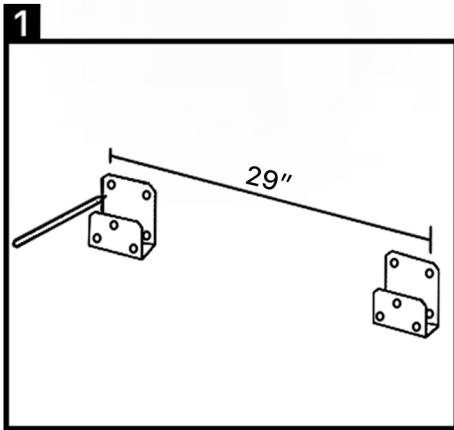

DORA

Model: Dora 30"

Category: Vanity

Material: Wood + Crystal

Dimensions: 30"(L) x 19.6"(W) x 17"(H)

Description: Luxury crystal bathroom vanity in Black lacquered finish

*Numbers are in inches

SCHEDA MONTAGGIO ASSEMBLY INSTRUCTIONS

31.5"-MEDIDA ACONSELHAVEL DO
 CHAO AO TOPO DO LAVATORIO
 31.5"-ADVISABLE MEASURE FROM
 FLOOR TO THE TOP OF BASIN
 31.5"-MESURE CONSEILLE A PARTIR
 DU SOL AU LAVABO