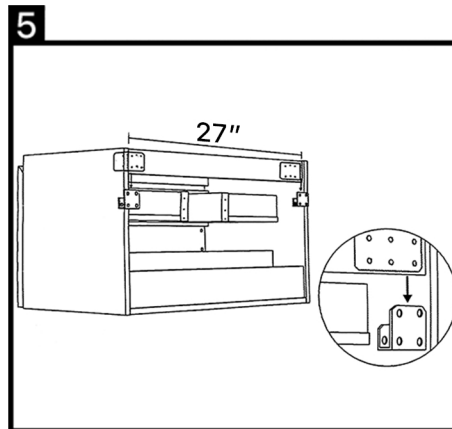

DORA

Model: Dora 30"

Category: Vanity

Material: Wood + Crystal

Dimensions: 30"(L) x 19.6"(W) x 17"(H)

Description: Luxury crystal bathroom vanity in Black lacquered finish

*Numbers are in inches

SCHEDA MONTAGGIO ASSEMBLY INSTRUCTIONS

31.5"-MEDIDA ACONSELHAVEL DO
 CHAO AO TOPO DO LAVATORIO
 31.5"-ADVISABLE MEASURE FROM
 FLOOR TO THE TOP OF BASIN
 31.5"-MESURE CONSEILLE A PARTIR
 DU SOL AU LAVABO