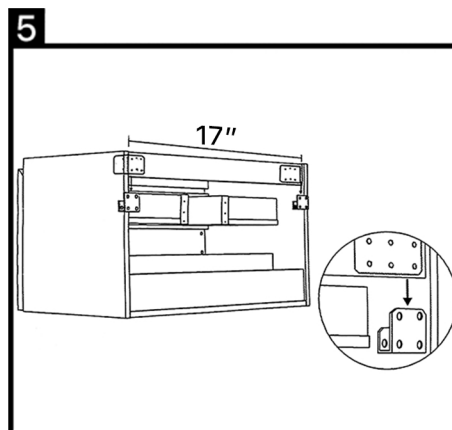

SCHEDA MONTAGGIO ASSEMBLY INSTRUCTIONS

7

! ATENCAO:MÓVEL COM COURO-LIMPEZA COM PRODUTO ADEQUADO PARA COURO
ATTENTION:MOBILE WITH LEATHER-CLEANING WITH APPROPRIATE PRODUCT FOR LEATHER
ATTENTION:MOBILE EN CUIR-NETTOYAGE AVEC UN PRODUIT APPROPRIÉ POUR LE CUIR

31.5"-MEDIDA ACONSELHAVEL DO CHAO AO TOPO DO LAVATORIO
31.5"-ADVISABLE MEASURE FROM FLOOR TO THE TOP OF BASIN
31.5"-MESURE CONSEILLE A PARTIR DU SOL AU LAVABO