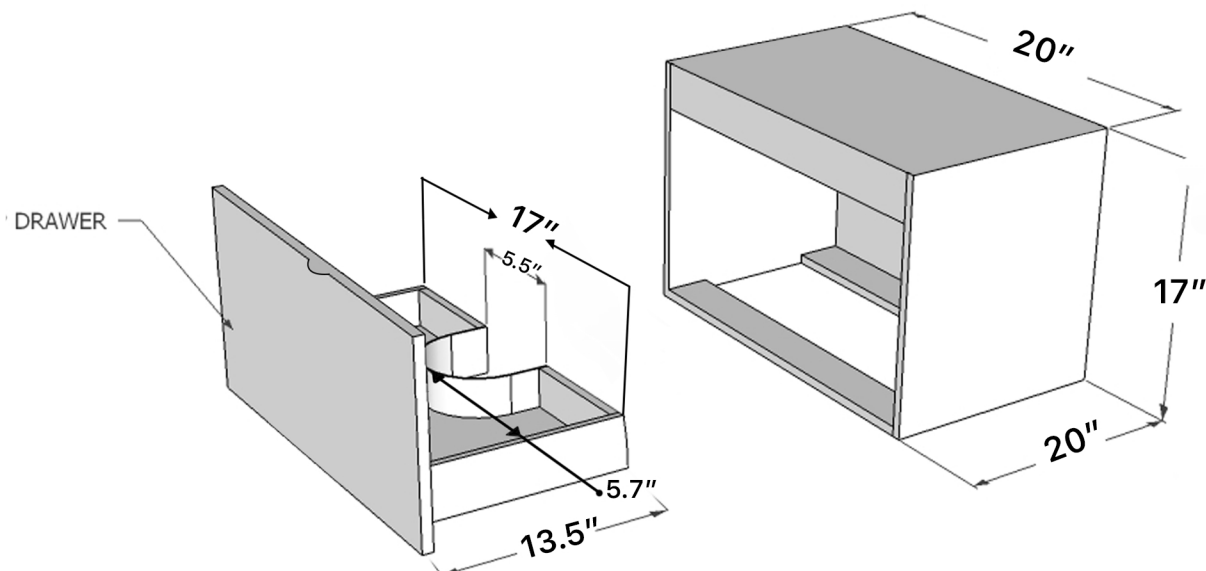

## DORA 20

Model: Dora 20

Category: Bathroom Vanity

Material: Lacquered Wood

Dimensions: 20"(L) x 20"(W) x 17"(H)

Description: Luxury Lacquered bathroom vanity in white finish.

\*Numbers are in inches

31.5"-MEDIDA ACONSELHAVEL DO CHAO AO TOPO DO LAVATORIO  
31.5"-ADVISABLE MEASURE FROM FLOOR TO THE TOP OF BASIN  
31.5"-MESURE CONSEILLE A PARTIR DU SOL AU LAVABO