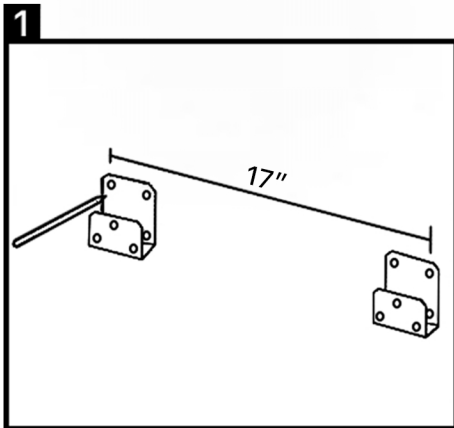

SCHEDA MONTAGGIO ASSEMBLY INSTRUCTIONS

7

! ATENCAO:MÓVEL COM COURO-LIMPEZA COM PRODUTO ADEQUADO PARA COURO
ATTENTION:MOBILE WITH LEATHER-CLEANING WITH APPROPRIATE PRODUCT FOR LEATHER
ATTENTION:MOBILE EN CUIR-NETTOYAGE AVEC UN PRODUIT APPROPRIÉ POUR LE CUIR

31.5"-MEDIDA ACONSELHAVEL DO CHAO AO TOPO DO LAVATORIO
31.5"-ADVISABLE MEASURE FROM FLOOR TO THE TOP OF BASIN
31.5"-MESURE CONSEILLE A PARTIR DU SOL AU LAVABO