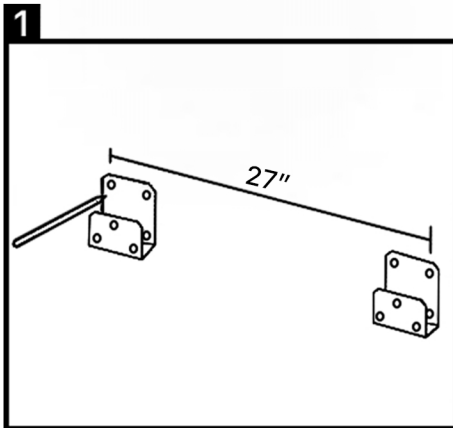

DORA 30

Model: Dora 30

Category: Bathroom Vanity

Material: Lacquered Wood

Dimensions: 30"(L) x 19.6"(W) x 17"(H)

Description: Luxury Lacquered bathroom vanity in white finish.

*Numbers are in inches

SCHEDA MONTAGGIO ASSEMBLY INSTRUCTIONS

31.5"-MEDIDA ACONSELHAVEL DO
 CHAO AO TOPO DO LAVATORIO
 31.5"-ADVISABLE MEASURE FROM
 FLOOR TO THE TOP OF BASIN
 31.5"-MESURE CONSEILLE A PARTIR
 DU SOL AU LAVABO