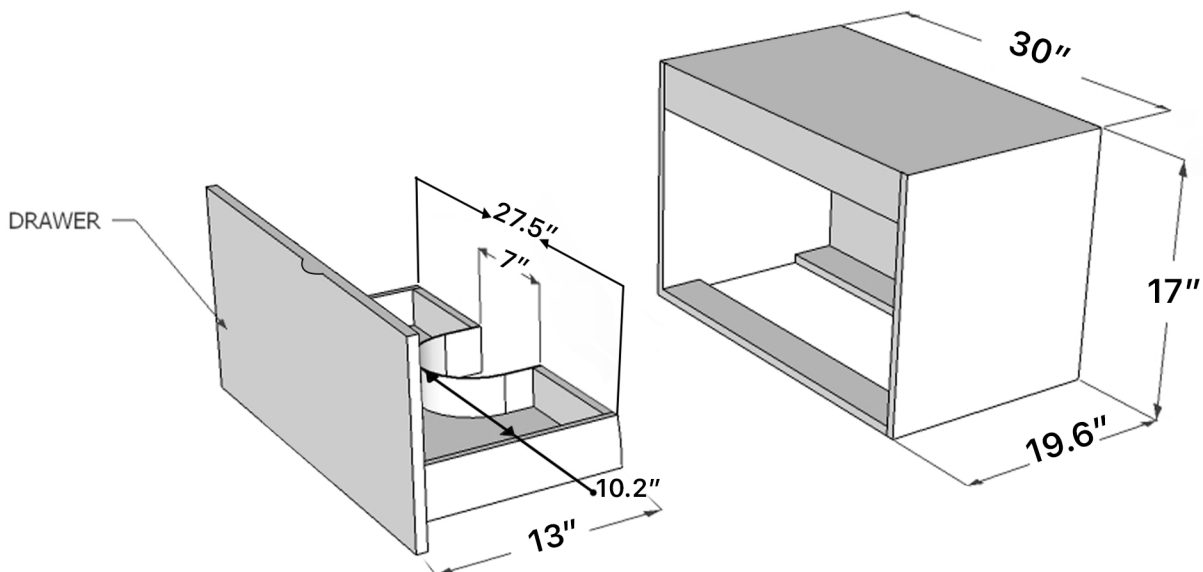

DORA 30

Model: Dora 30

Category: Bathroom Vanity

Material: Lacquered Wood

Dimensions: 30"(L) x 19.6"(W) x 17"(H)

Description: Luxury Lacquered bathroom vanity in white finish.

*Numbers are in inches

SCHEDA MONTAGGIO ASSEMBLY INSTRUCTIONS

31.5"-MEDIDA ACONSELHAVEL DO
 CHAO AO TOPO DO LAVATORIO
 31.5"-ADVISABLE MEASURE FROM
 FLOOR TO THE TOP OF BASIN
 31.5"-MESURE CONSEILLE A PARTIR
 DU SOL AU LAVABO