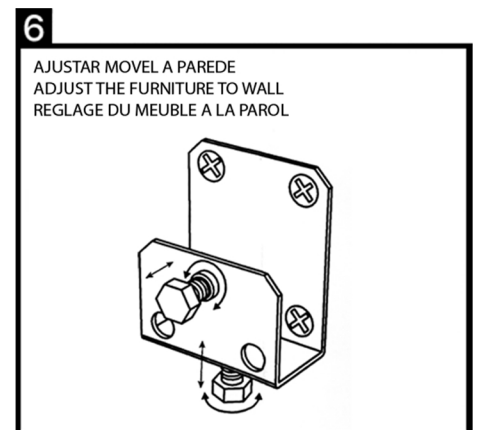

DORA 30

Model: Dora 30

Category: Bathroom Vanity

Material: Lacquered Wood

Dimensions: 30"(L) x 19.6"(W) x 17"(H)

Description: Luxury Lacquered bathroom vanity in white finish.

*Numbers are in inches

SCHEDA MONTAGGIO ASSEMBLY INSTRUCTIONS

31.5"-MEDIDA ACONSELHAVEL DO
 CHAO AO TOPO DO LAVATORIO
 31.5"-ADVISABLE MEASURE FROM
 FLOOR TO THE TOP OF BASIN
 31.5"-MESURE CONSEILLE A PARTIR
 DU SOL AU LAVABO