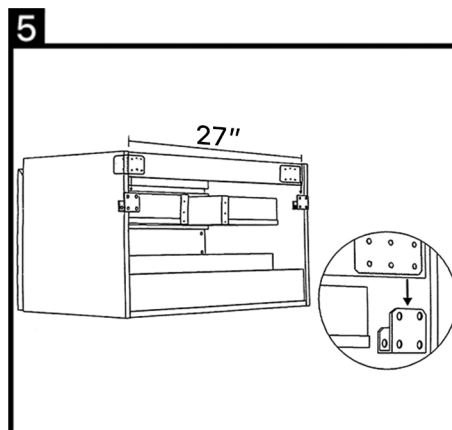

DORA 30

Model: Dora 30

Category: Bathroom Vanity

Material: Lacquered Wood

Dimensions: 30"(L) x 19.6"(W) x 17"(H)

Description: Luxury Lacquered bathroom vanity in white finish.

*Numbers are in inches

SCHEDA MONTAGGIO ASSEMBLY INSTRUCTIONS

31.5"-MEDIDA ACONSELHAVEL DO
 CHAO AO TOPO DO LAVATORIO
 31.5"-ADVISABLE MEASURE FROM
 FLOOR TO THE TOP OF BASIN
 31.5"-MESURE CONSEILLE A PARTIR
 DU SOL AU LAVABO