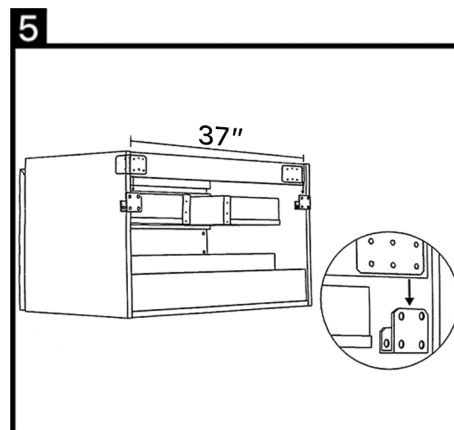

SCHEDA MONTAGGIO ASSEMBLY INSTRUCTIONS

7

! ATENCAO:MÓVEL COM COURO-LIMPEZA COM PRODUTO ADEQUADO PARA COURO
ATTENTION:MOBILE WITH LEATHER-CLEANING WITH APPROPRIATE PRODUCT FOR LEATHER
ATTENTION:MOBILE EN CUIR-NETTOYAGE AVEC UN PRODUIT APPROPRIÉ POUR LE CUIR

31.5"-MEDIDA ACONSELHABEL DO CHAO AO TOPO DO LAVATORIO
31.5"-ADVISABLE MEASURE FROM FLOOR TO THE TOP OF BASIN
31.5"-MESURE CONSEILLE A PARTIR DU SOL AU LAVABO