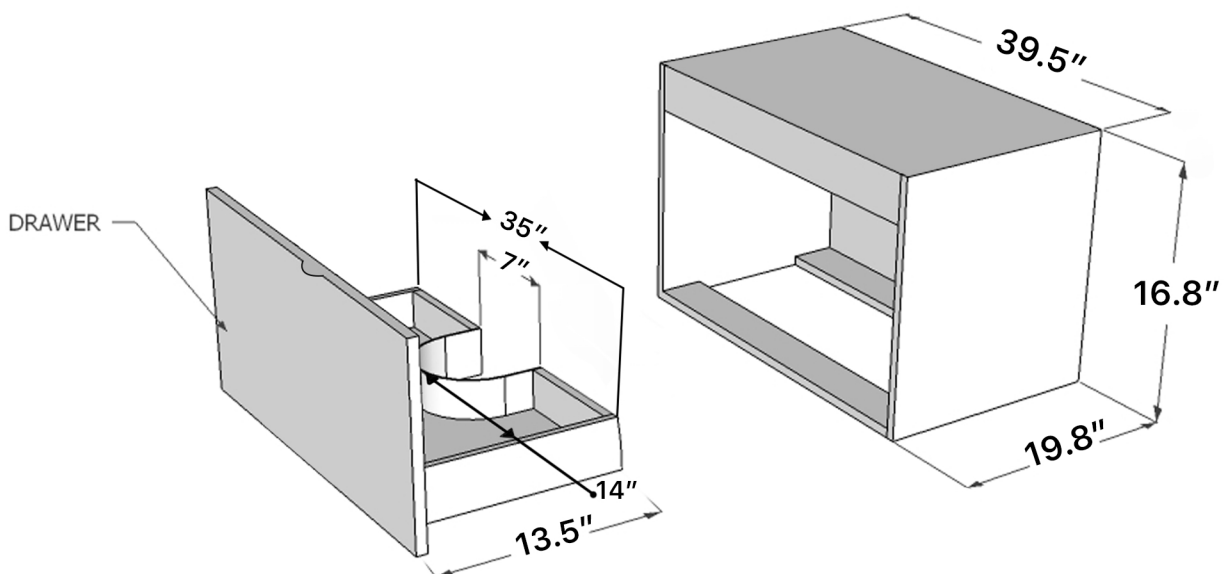

DORA 40

Model: Dora 40

Category: Bathroom Vanity

Material: Lacquered Wood

Dimensions:

39.5"(L) x 19.8"(W) x 16.8"(H)

Description: Luxury Lacquered bathroom vanity in white finish.

*Numbers are in inches

31.5"-MEDIDA ACONSELHABEL DO CHAO AO TOPO DO LAVATORIO
31.5"-ADVISABLE MEASURE FROM FLOOR TO THE TOP OF BASIN
31.5"-MESURE CONSEILLE A PARTIR DU SOL AU LAVABO