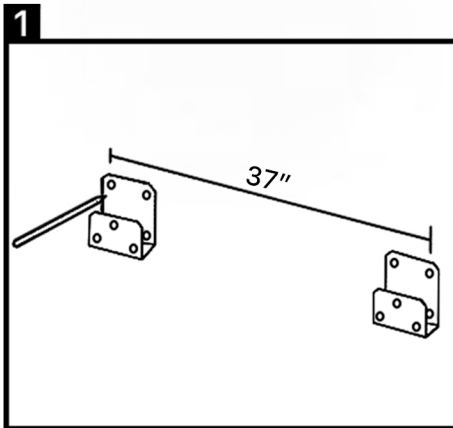

SCHEDA MONTAGGIO ASSEMBLY INSTRUCTIONS

7

! ATENCAO:MÓVEL COM COURO-LIMPEZA COM PRODUTO ADEQUADO PARA COURO
ATTENTION:MOBILE WITH LEATHER-CLEANING WITH APPROPRIATE PRODUCT FOR LEATHER
ATTENTION:MOBILE EN CUIR-NETTOYAGE AVEC UN PRODUIT APPROPRIÉ POUR LE CUIR

31.5"-MEDIDA ACONSELHABEL DO CHAO AO TOPO DO LAVATORIO
31.5"-ADVISABLE MEASURE FROM FLOOR TO THE TOP OF BASIN
31.5"-MESURE CONSEILLE A PARTIR DU SOL AU LAVABO