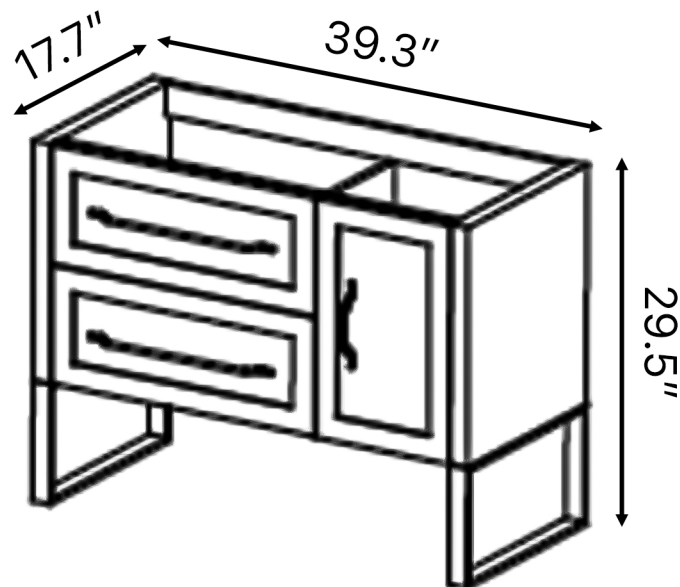

CLASSIC 100

Category: Bathroom Vanity

Material: Wood

Dimensions:

39.3" (L) x 17.7" (W) x 29.5" (H)

Colors:

Midnight Blue Black

Technical Data

*Numbers are in inches