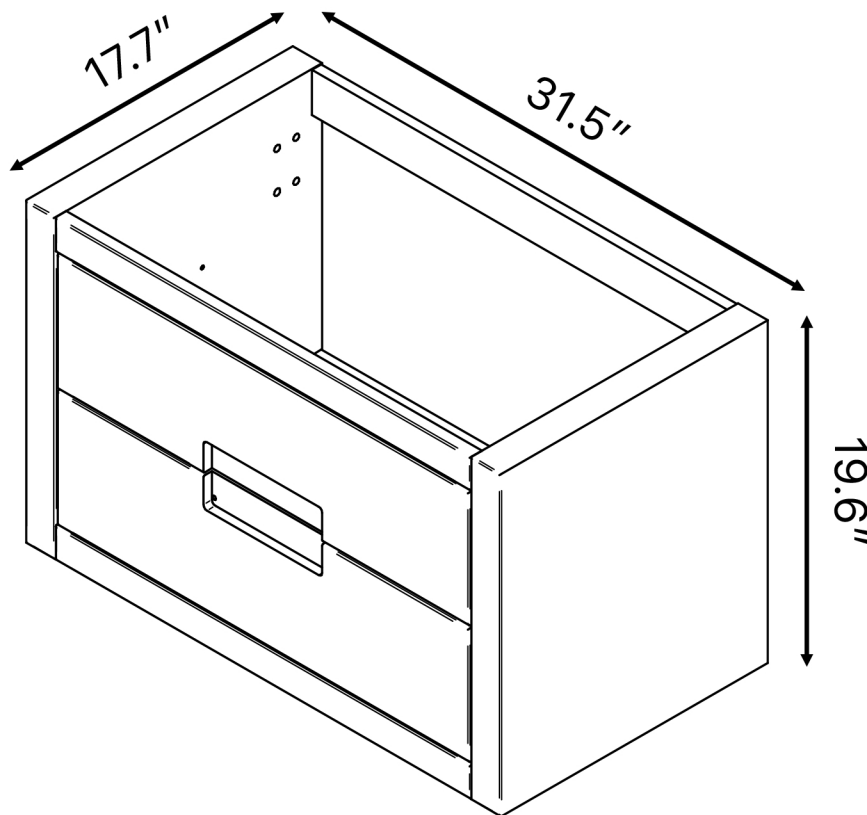

DANYA 32

Category: Bathroom Vanity

Material: Wood

Dimensions:

31.5"(L) x 17.7"(W) x 19.6"(H)

Colors:

Gold

Silver

Black

White

Technical Data

*Numbers are in inches