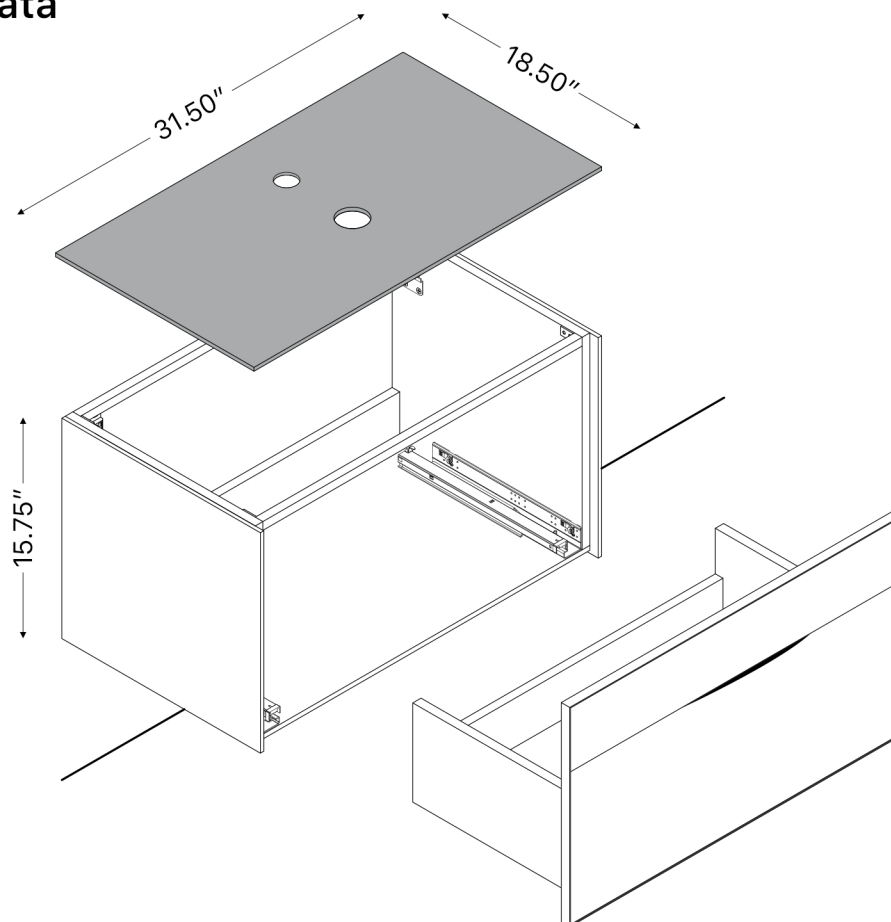

EYE 32

Category: Bathroom Vanity

Material: Wood & Murano Crystals

Dimensions:

31.50" (L) x 18.50" (W) x 15.75" (H)

Colors:

Silver

Technical Data

*Numbers are in inches

1

Smontaggio Cassetto premendo leve di sgancio
Disassemble drawer by pressing release clips

2

Fissaggio piastre a parete
Plate fixing on wall

3

Ancoraggio e registrazione della console
Unit anchoring and adjustment