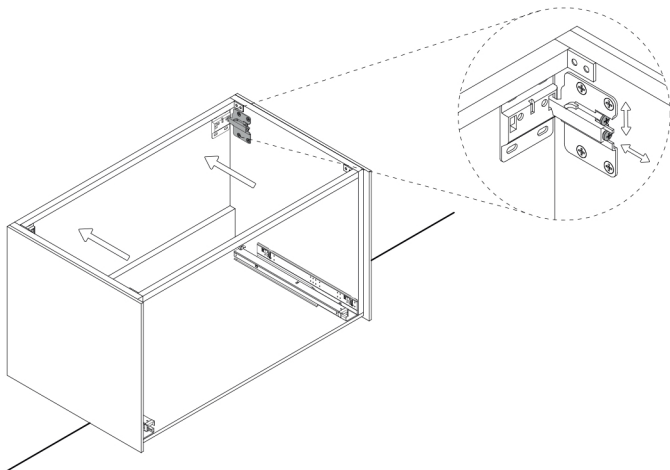

EYE 32

Category: Bathroom Vanity

Material: Wood & Murano Crystals

Dimensions:

31.50" (L) x 18.50" (W) x 15.75" (H)

Colors:

Silver

Technical Data

*Numbers are in inches

1

Smontaggio Cassetto premendo leve di sgancio
Disassemble drawer by pressing release clips

2

Fissaggio piastre a parete
Plate fixing on wall

3

Ancoraggio e registrazione della console
Unit anchoring and adjustment

4

installazione del piano ed inserimento
del cassetto su guida
Top board fixing on frame and drawer onto rails