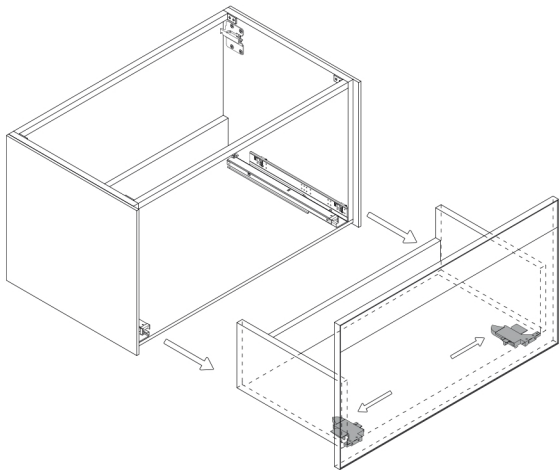

EYE 32

Category: Bathroom Vanity

Material: Wood & Murano Crystals

Dimensions:

31.50" (L) x 18.50" (W) x 15.75" (H)

Colors:

Silver

Technical Data

*Numbers are in inches

1

Smontaggio Cassetto premendo leve di sgancio
Disassemble drawer by pressing release clips

2

Fissaggio piastre a parete
Plate fixing on wall

3

Ancoraggio e registrazione della console
Unit anchoring and adjustment