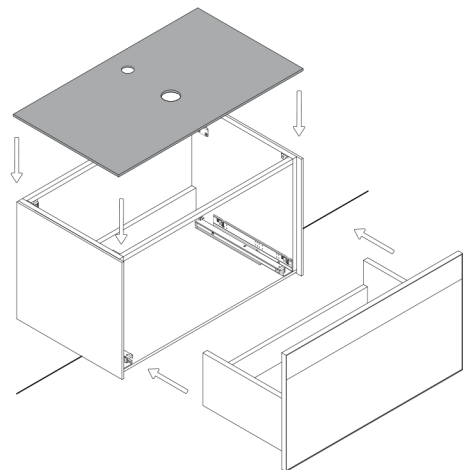

EYE 32

Category: Bathroom Vanity

Material: Wood & Murano Crystals

Dimensions:

31.50" (L) x 18.50" (W) x 15.75" (H)

Colors:

Silver

Technical Data

*Numbers are in inches

1

Smontaggio Cassetto premendo leve di sgancio
Disassemble drawer by pressing release clips

2

Fissaggio piastre a parete
Plate fixing on wall

3

Ancoraggio e registrazione della console
Unit anchoring and adjustment

4

installazione del piano ed inserimento
del cassetto su guida
Top board fixing on frame and drawer onto rails