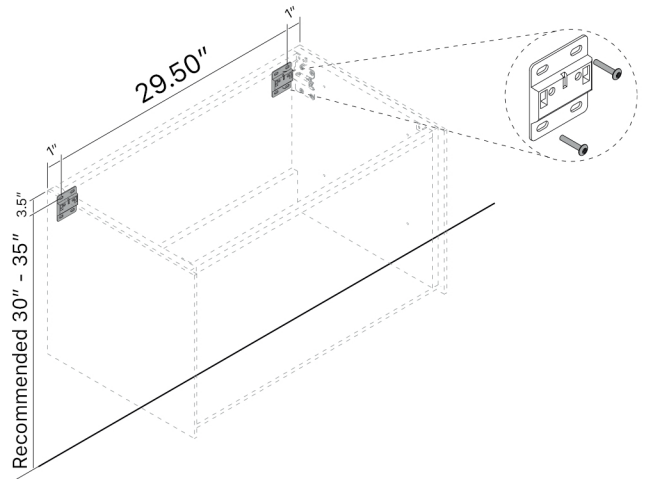

EYE 32

Category: Bathroom Vanity

Material: Wood & Murano Crystals

Dimensions:

31.50" (L) x 18.50" (W) x 15.75" (H)

Colors:

Silver

Technical Data

*Numbers are in inches

1

Smontaggio Cassetto premendo leve di sgancio
Disassemble drawer by pressing release clips

2

Fissaggio piastre a parete
Plate fixing on wall

3

Ancoraggio e registrazione della console
Unit anchoring and adjustment