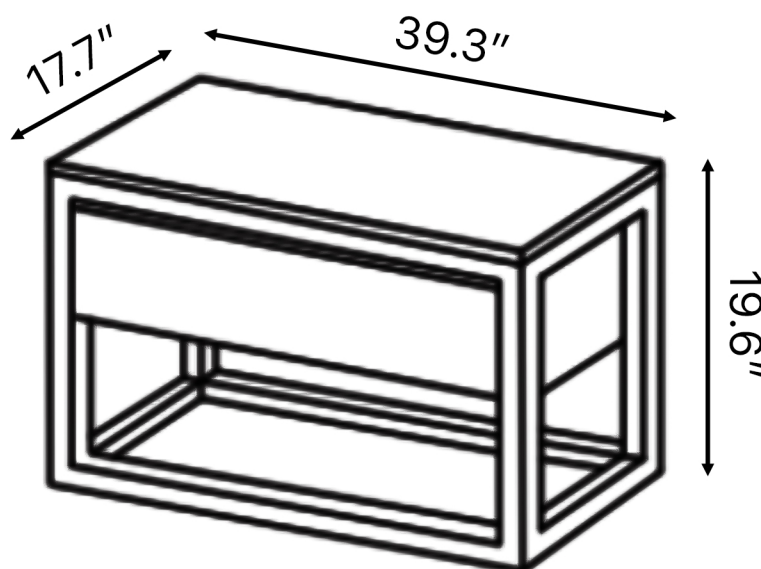

# FIRM 100

**Category:** Bathroom Vanity

**Material:** Wood

**Dimensions:**

39.3" (L) x 17.7" (W) x 19.6" (H)

**Colors:**

Black  
Oak

## Technical Data

\*Numbers are in inches