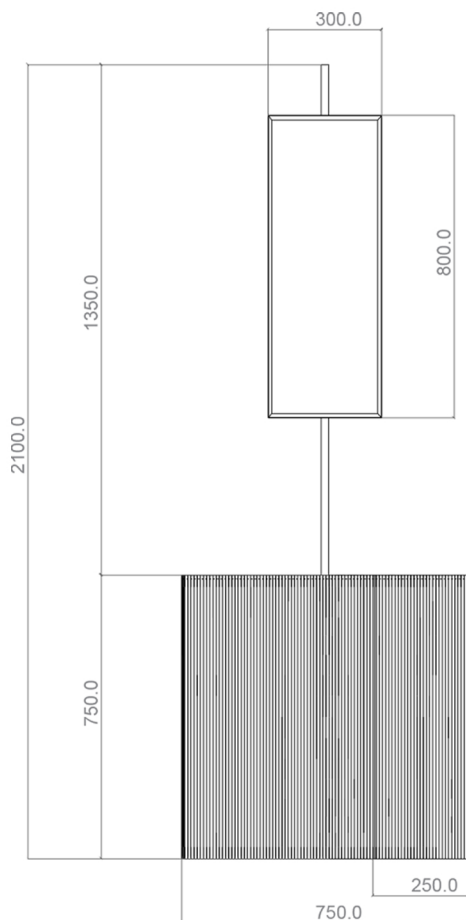

GLORIA

Category: Bathroom Vanity

Material: Brass/ Bamboo Tiles

Dimensions:

29.5"(L) x 14.1"(W) x 82.6"(H)

Weight: 110 lb

Colors:

Technical Data

Vista frontale / Front View

Vista laterale / Side View

Vista superiore / Top View

*Numbers are in millimeters