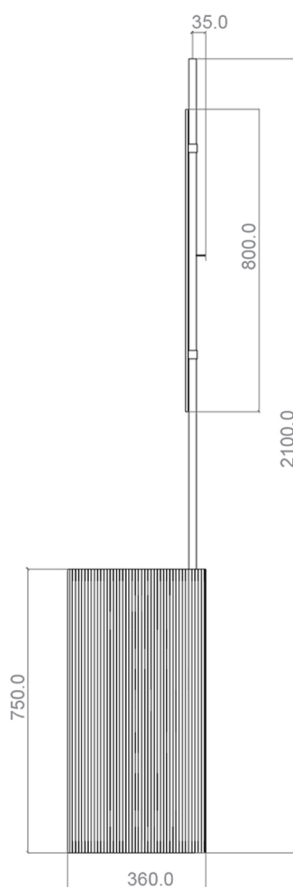

GLORIA

Category: Bathroom Vanity

Material: Brass/ Bamboo Tiles

Dimensions:

29.5"(L) x 14.1"(W) x 82.6"(H)

Weight: 110 lb

Colors:

Technical Data

Vista frontale / Front View

Vista laterale / Side View

Vista superiore / Top View

*Numbers are in millimeters