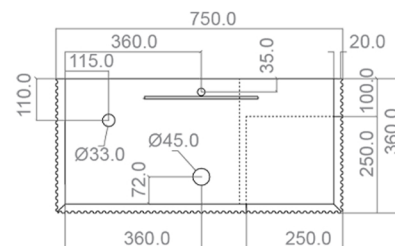

GLORIA

Category: Bathroom Vanity

Material: Brass/ Bamboo Tiles

Dimensions:

29.5"(L) x 14.1"(W) x 82.6"(H)

Weight: 110 lb

Colors:

Technical Data

Vista frontale / Front View

Vista laterale / Side View

Vista superiore / Top View

*Numbers are in millimeters