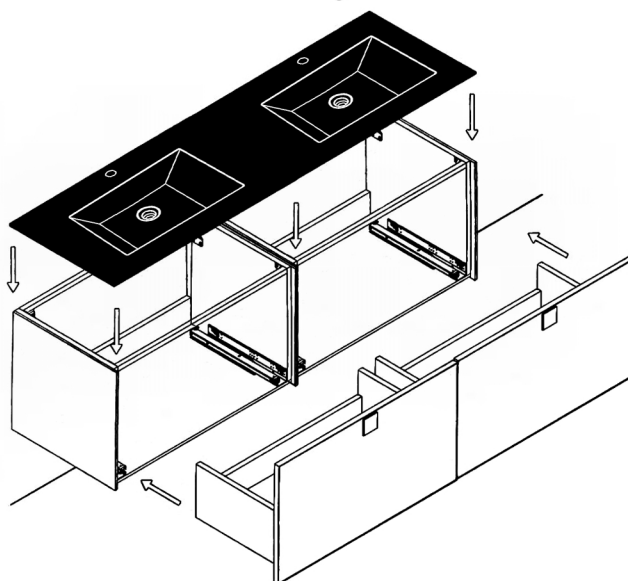

## MURANO

Model: Murano Double

Category: Vanity

Material: Wood

Dimensions: 63"(L) x 19"(W) x 18.1"(H)

Description: Luxury bathroom vanity in grey-smoke silver finish.

# SCHEMA MONTAGGIO ASSEMBLY INSTRUCTIONS

①

Smontaggio Cassetto premendo leve di sgancio  
 Disassemble drawer by pressing release clips

②

Fissaggio piastre a parete  
 Plate fixing on wall

③

Ancoraggio e registrazione della consolle  
 Unit anchoring and adjustment

④

installazione del piano ed inserimento  
 del cassetto su guida  
 Top board fixing on frame and drawer onto rails