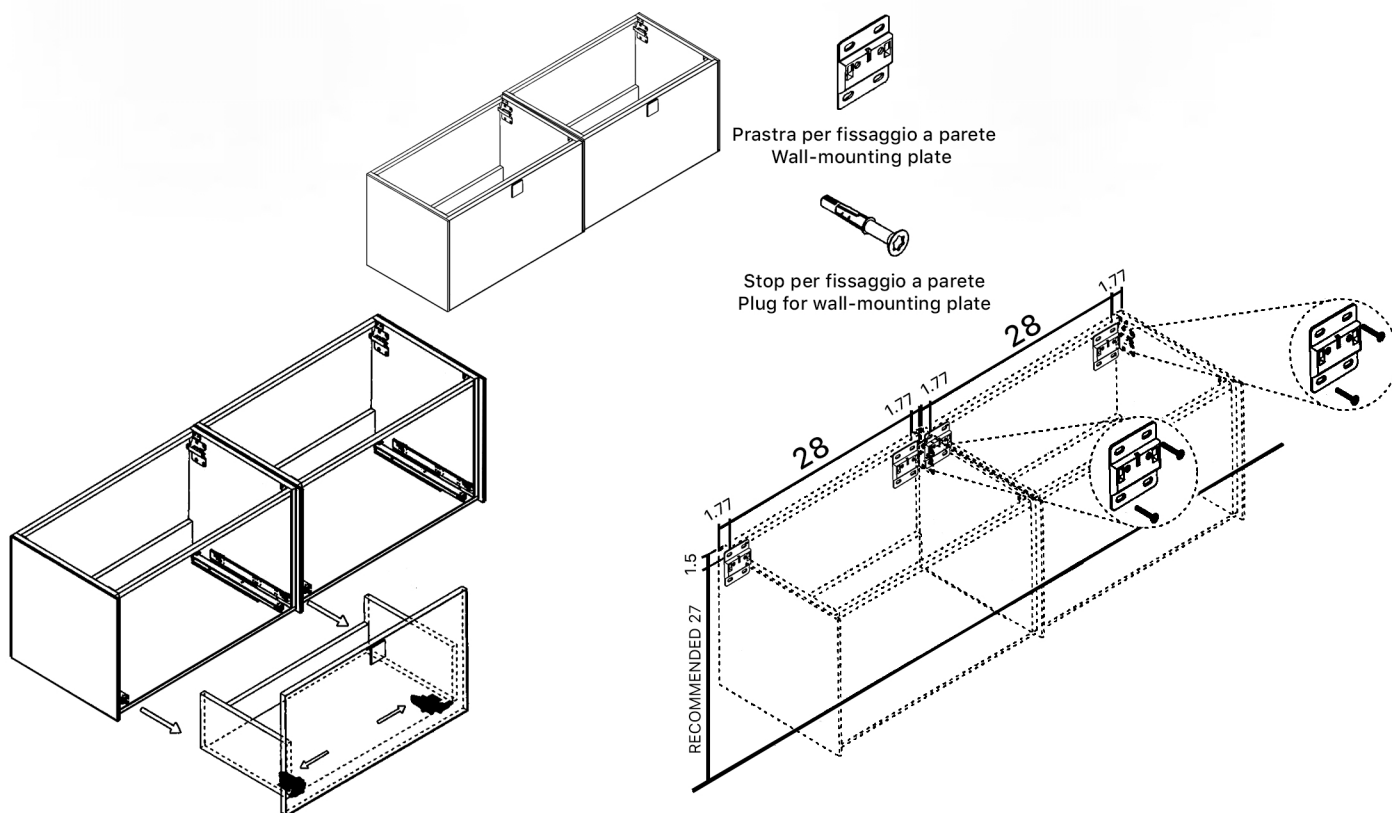

## MURANO

Model: Murano Double

Category: Vanity

Material: Wood

Dimensions: 63"(L) x 19"(W) x 18.1"(H)

Description: Luxury bathroom vanity in grey-smoke silver finish.

# SCHEMA MONTAGGIO ASSEMBLY INSTRUCTIONS

①

Smontaggio Cassetto premendo leve di sgancio  
 Disassemble drawer by pressing release clips

②

Fissaggio piastre a parete  
 Plate fixing on wall

③

Ancoraggio e registrazione della consolle  
 Unit anchoring and adjustment

④

installazione del piano ed inserimento  
 del cassetto su guida  
 Top board fixing on frame and drawer onto rails