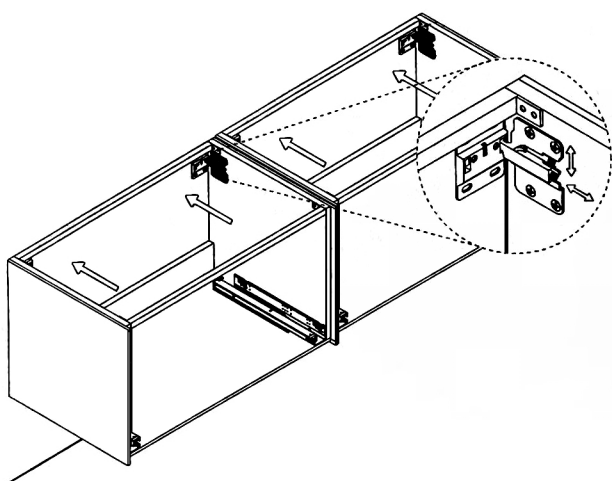

## MURANO

Model: Murano Double

Category: Vanity

Material: Wood

Dimensions: 63"(L) x 19"(W) x 18.1"(H)

Description: Luxury bathroom vanity in grey-smoke silver finish.

# SCHEMA MONTAGGIO ASSEMBLY INSTRUCTIONS

①

Smontaggio Cassetto premendo leve di sgancio  
 Disassemble drawer by pressing release clips

②

Fissaggio piastre a parete  
 Plate fixing on wall

③

Ancoraggio e registrazione della consolle  
 Unit anchoring and adjustment

④

installazione del piano ed inserimento  
 del cassetto su guida  
 Top board fixing on frame and drawer onto rails