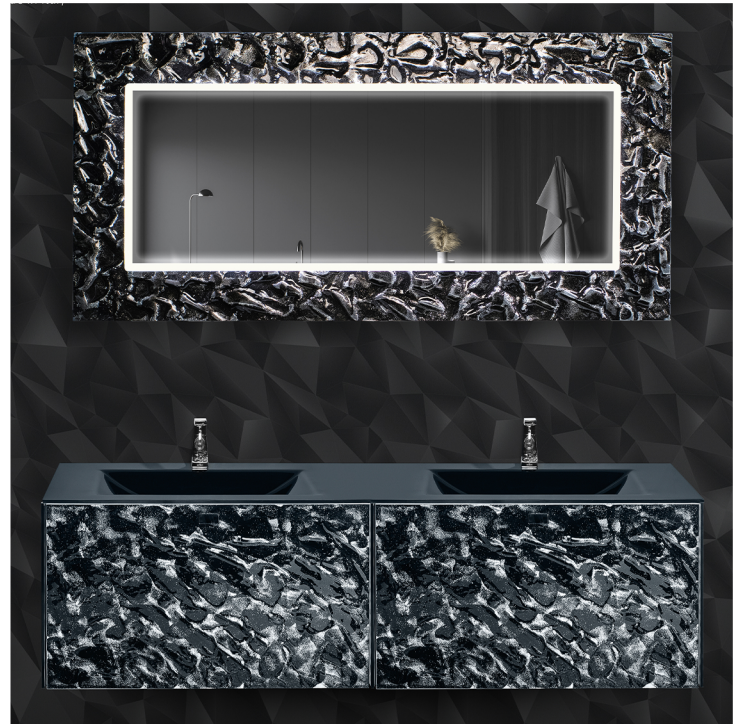

## MURANO

Model: Murano Double

Category: Vanity

Material: Wood

Dimensions: 63"(L) x 19"(W) x 18.1"(H)

Description: Luxury bathroom vanity in grey-smoke silver finish.