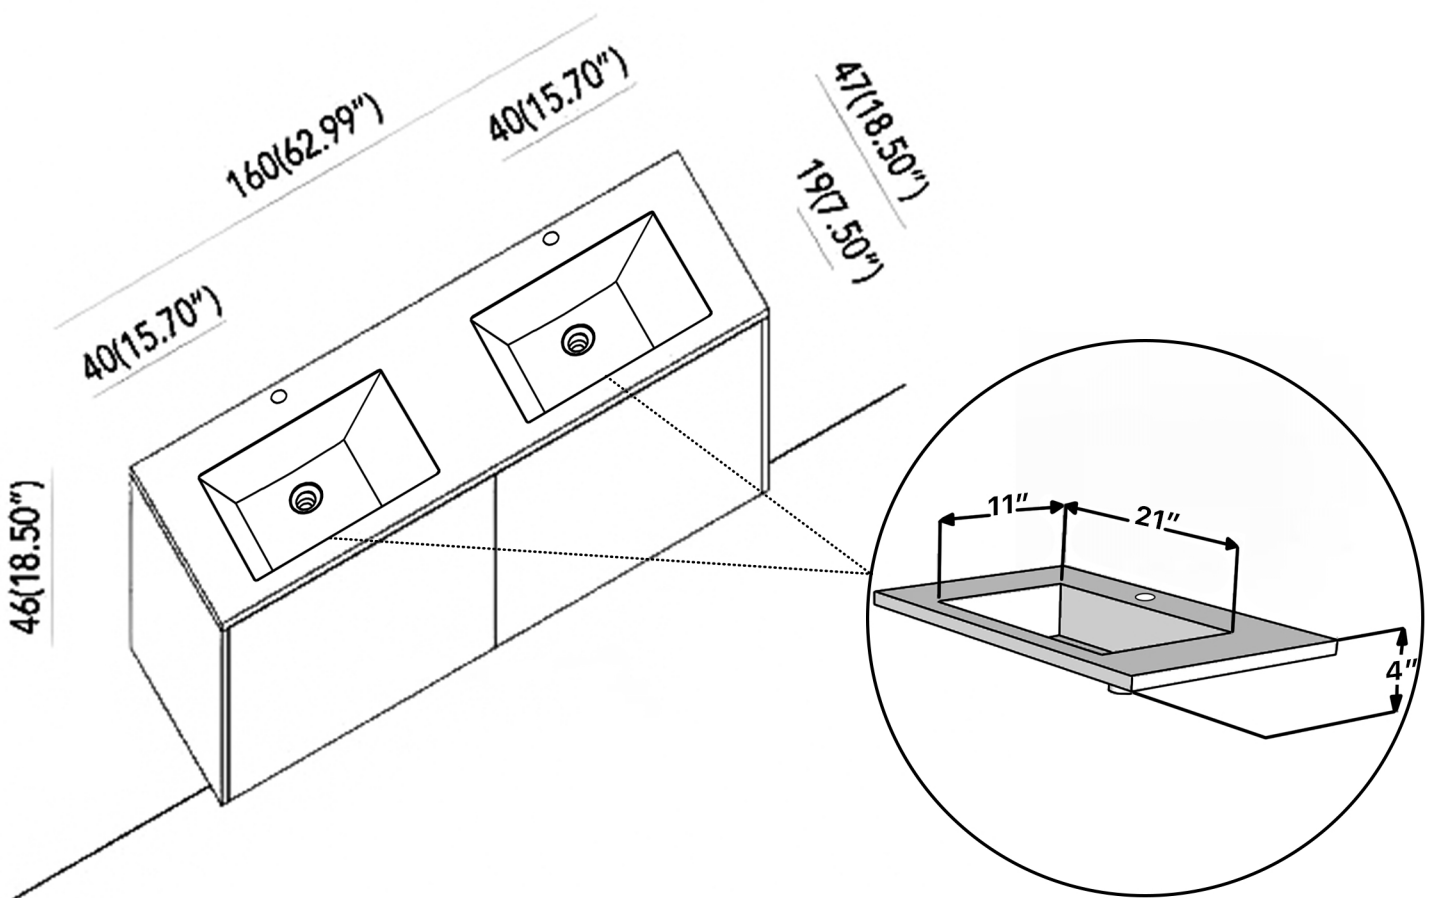

## MURANO

Model: Murano Double

Category: Vanity

Material: Wood

Dimensions: 63"(L) x 19"(W) x 18.1"(H)

Description: Luxury bathroom vanity in grey-smoke silver finish.

# SCHEMA MONTAGGIO ASSEMBLY INSTRUCTIONS

①

Smontaggio Cassetto premendo leve di sgancio  
 Disassemble drawer by pressing release clips

②

Fissaggio piastre a parete  
 Plate fixing on wall

③

Ancoraggio e registrazione della consolle  
 Unit anchoring and adjustment