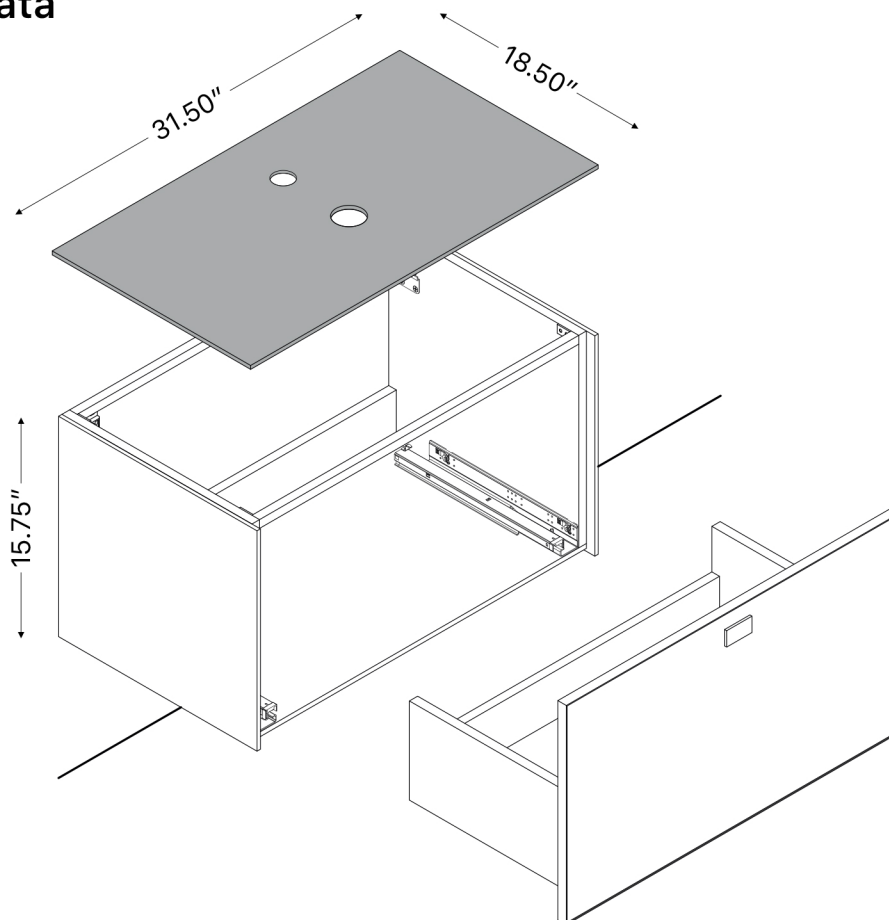

LUCENT 32

Category: Bathroom Vanity

Material: Wood & Murano Glass

Dimensions:

31.50"(L) x 18.50"(W) x 15.75"(H)

Colors:

Technical Data

*Numbers are in inches

1

Smontaggio Cassetto premendo leve di sgancio
Disassemble drawer by pressing release clips

2

Fissaggio piastre a parete
Plate fixing on wall

3

Ancoraggio e registrazione della console
Unit anchoring and adjustment