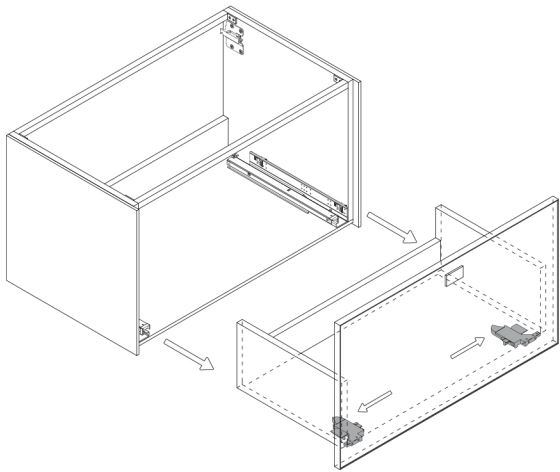

LUCENT 32

Category: Bathroom Vanity

Material: Wood & Murano Glass

Dimensions:

31.50"(L) x 18.50"(W) x 15.75"(H)

Colors:

Technical Data

*Numbers are in inches

1

Smontaggio Cassetto premendo leve di sgancio
Disassemble drawer by pressing release clips

2

Fissaggio piastre a parete
Plate fixing on wall

3

Ancoraggio e registrazione della console
Unit anchoring and adjustment