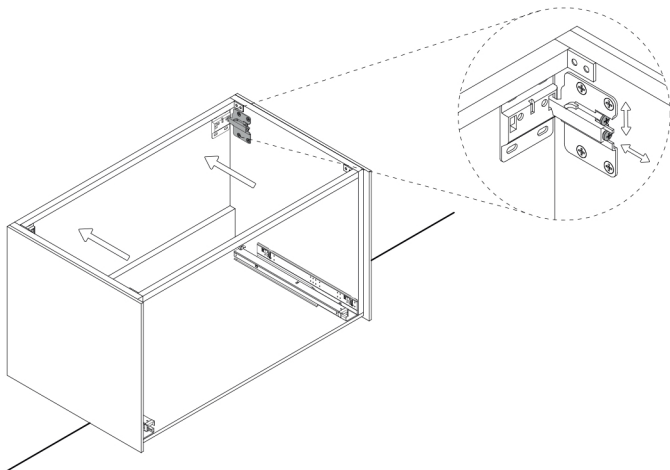

LUCENT 32

Category: Bathroom Vanity

Material: Wood & Murano Glass

Dimensions:

31.50"(L) x 18.50"(W) x 15.75"(H)

Colors:

Technical Data

*Numbers are in inches

1

Smontaggio Cassetto premendo leve di sgancio
Disassemble drawer by pressing release clips

2

Fissaggio piastre a parete
Plate fixing on wall

3

Ancoraggio e registrazione della console
Unit anchoring and adjustment