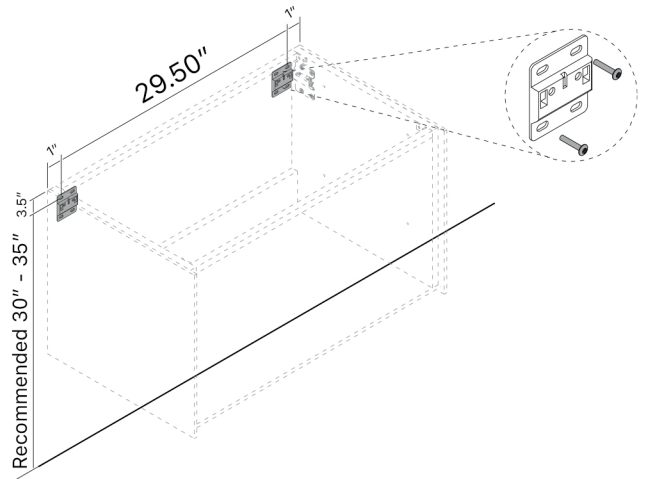

2

Fissaggio piastre a parete
Plate fixing on wall