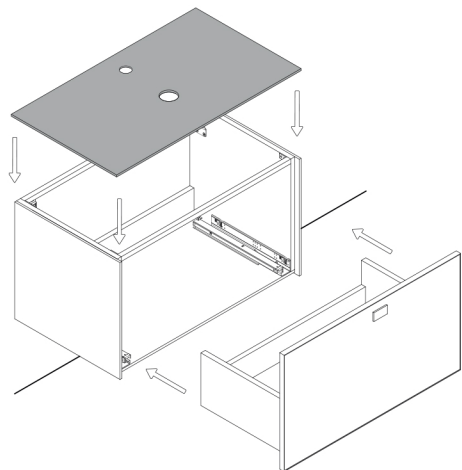

LUCENT 32

Category: Bathroom Vanity

Material: Wood & Murano Glass

Dimensions:

31.50"(L) x 18.50"(W) x 15.75"(H)

Colors:

Technical Data

*Numbers are in inches

1

Smontaggio Cassetto premendo leve di sgancio
Disassemble drawer by pressing release clips

2

Fissaggio piastre a parete
Plate fixing on wall

3

Ancoraggio e registrazione della console
Unit anchoring and adjustment

4

installazione del piano ed inserimento
del cassetto su guida
Top board fixing on frame and drawer onto rails