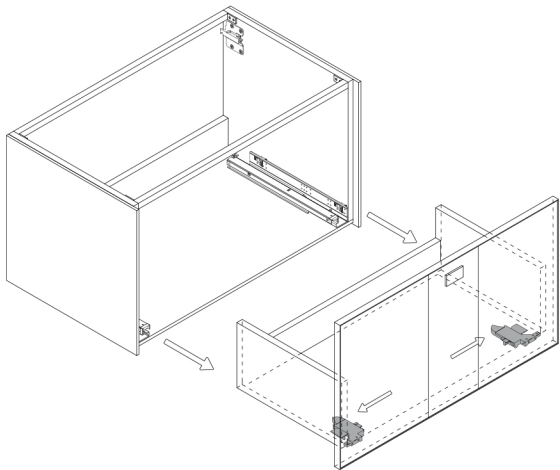

# LUCENT 32

**Category:** Bathroom Vanity

**Material:** Wood & Murano Glass

**Dimensions:**

31.50" (L) x 18.50" (W) x 15.75" (H)

**Colors:**

## Technical Data

\*Numbers are in inches

1

Smontaggio Cassetto premendo leve di sgancio  
Disassemble drawer by pressing release clips

2

Fissaggio piastre a parete  
Plate fixing on wall

3

Ancoraggio e registrazione della console  
Unit anchoring and adjustment