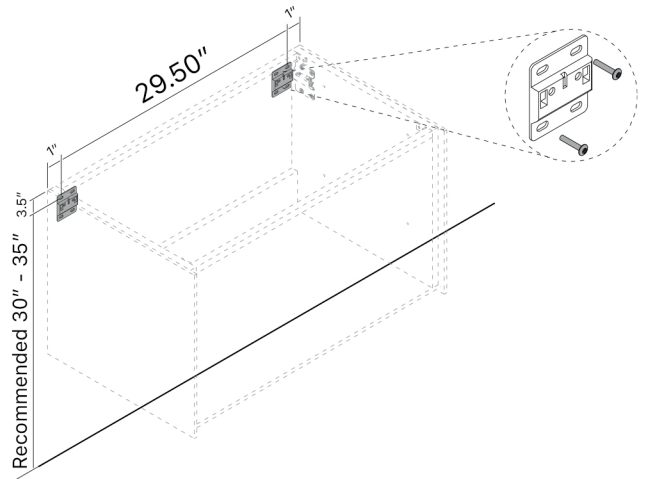

# LUCENT 32

**Category:** Bathroom Vanity

**Material:** Wood & Murano Glass

**Dimensions:**

31.50" (L) x 18.50" (W) x 15.75" (H)

**Colors:**

## Technical Data

\*Numbers are in inches

1

Smontaggio Cassetto premendo leve di sgancio  
Disassemble drawer by pressing release clips

2

Fissaggio piastre a parete  
Plate fixing on wall

3

Ancoraggio e registrazione della console  
Unit anchoring and adjustment

4

installazione del piano ed inserimento  
del cassetto su guida  
Top board fixing on frame and drawer onto rails