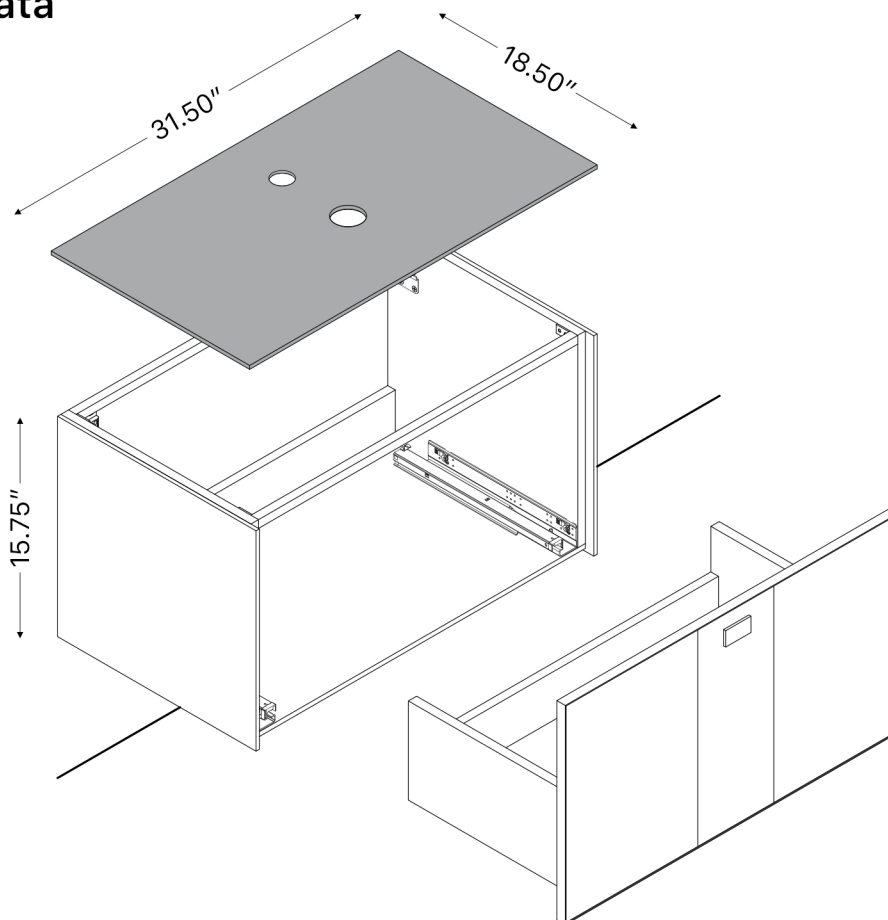

# LUCENT 32

**Category:** Bathroom Vanity

**Material:** Wood & Murano Glass

**Dimensions:**

31.50" (L) x 18.50" (W) x 15.75" (H)

**Colors:**

## Technical Data

\*Numbers are in inches

1

Smontaggio Cassetto premendo leve di sgancio  
Disassemble drawer by pressing release clips

2

Fissaggio piastre a parete  
Plate fixing on wall

3

Ancoraggio e registrazione della console  
Unit anchoring and adjustment