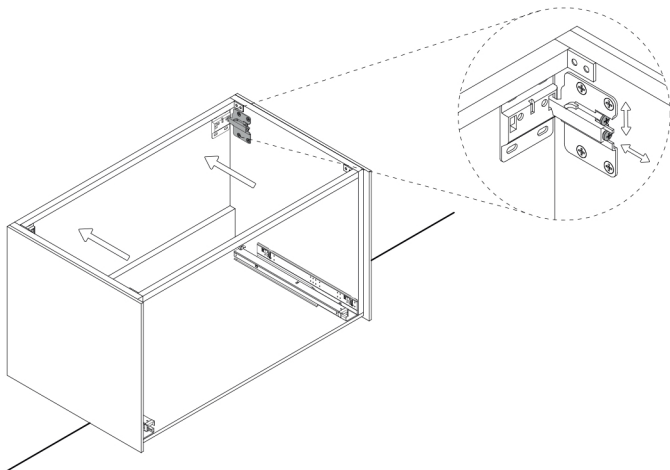

# LUCENT 32

**Category:** Bathroom Vanity

**Material:** Wood & Murano Glass

**Dimensions:**

31.50" (L) x 18.50" (W) x 15.75" (H)

**Colors:**

## Technical Data

\*Numbers are in inches

1

Smontaggio Cassetto premendo leve di sgancio  
Disassemble drawer by pressing release clips

2

Fissaggio piastre a parete  
Plate fixing on wall

3

Ancoraggio e registrazione della console  
Unit anchoring and adjustment

4

installazione del piano ed inserimento  
del cassetto su guida  
Top board fixing on frame and drawer onto rails