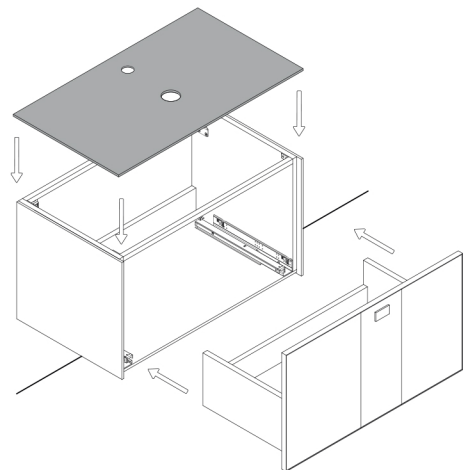

# LUCENT 32

**Category:** Bathroom Vanity

**Material:** Wood & Murano Glass

**Dimensions:**

31.50" (L) x 18.50" (W) x 15.75" (H)

**Colors:**

## Technical Data

\*Numbers are in inches

1

Smontaggio Cassetto premendo leve di sgancio  
Disassemble drawer by pressing release clips

2

Fissaggio piastre a parete  
Plate fixing on wall

3

Ancoraggio e registrazione della console  
Unit anchoring and adjustment

4

installazione del piano ed inserimento  
del cassetto su guida  
Top board fixing on frame and drawer onto rails