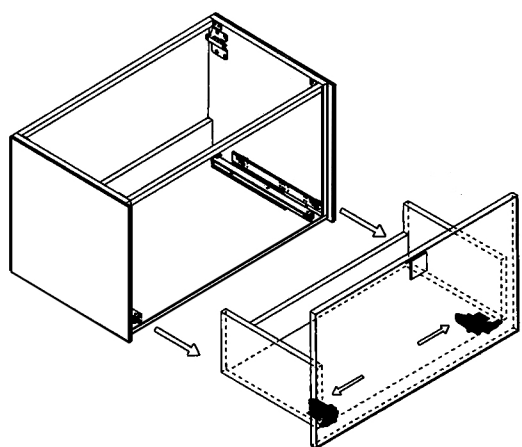

LUCENT

Model: Lucent Single

Category: Vanity

Material: Wood + Crystal

Dimensions: 32"(L) x 19"(W) x 18.1"(H)

Description: Luxury crystal bathroom vanity in grey-smoke silver finish

*Numbers are in inches

SCHEDA MONTAGGIO ASSEMBLY INSTRUCTIONS

Prastra per fissaggio a parete
Wall-mounting plate

Stop per fissaggio a parete
Plug for wall-mounting plate

①

Smontaggio Cassetto premendo leve di sgancio
Disassemble drawer by pressing release clips

②

Fissaggio piastre a parete
Plate fixing on wall