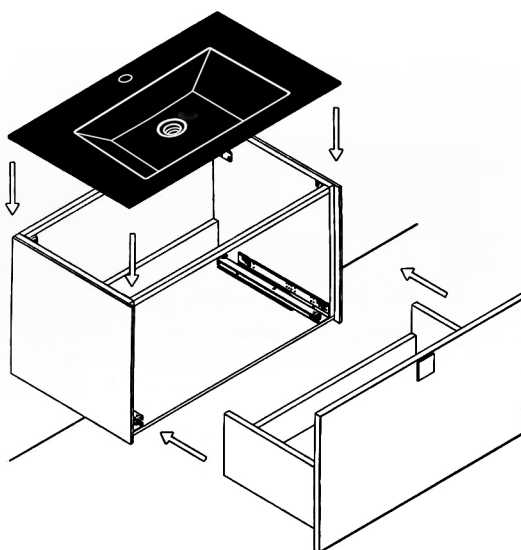

LUCENT

Model: Lucent Single

Category: Vanity

Material: Wood + Crystal

Dimensions: 32"(L) x 19"(W) x 18.1"(H)

Description: Luxury crystal bathroom vanity in grey-smoke silver finish

*Numbers are in inches

SCHEDA MONTAGGIO ASSEMBLY INSTRUCTIONS

Prastra per fissaggio a parete
Wall-mounting plate

Stop per fissaggio a parete
Plug for wall-mounting plate

①

Smontaggio Cassetto premendo leve di sgancio
Disassemble drawer by pressing release clips

②

Fissaggio piastre a parete
Plate fixing on wall

③

Ancoraggio e registrazione della consolle
Unit anchoring and adjustment

④

installazione del piano ed inserimento
del cassetto su guida
Top board fixing on frame and drawer onto rails