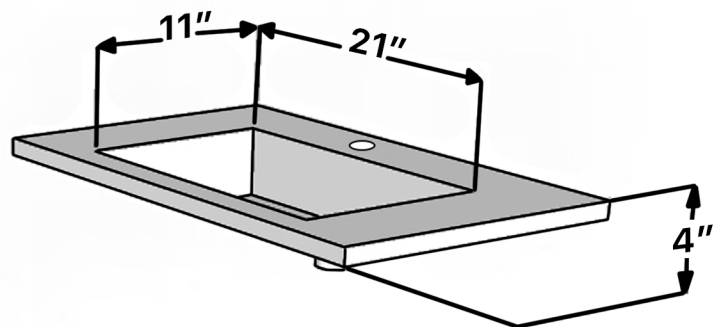

LUCENT

Model: Lucent Single

Category: Vanity

Material: Wood + Crystal

Dimensions: 32"(L) x 19"(W) x 18.1"(H)

Description: Luxury crystal bathroom vanity in grey-smoke silver finish

*Numbers are in inches

SCHEDA MONTAGGIO ASSEMBLY INSTRUCTIONS

Prastra per fissaggio a parete
Wall-mounting plate

Stop per fissaggio a parete
Plug for wall-mounting plate

①

Smontaggio Cassetto premendo leve di sgancio
Disassemble drawer by pressing release clips

②

Fissaggio piastre a parete
Plate fixing on wall