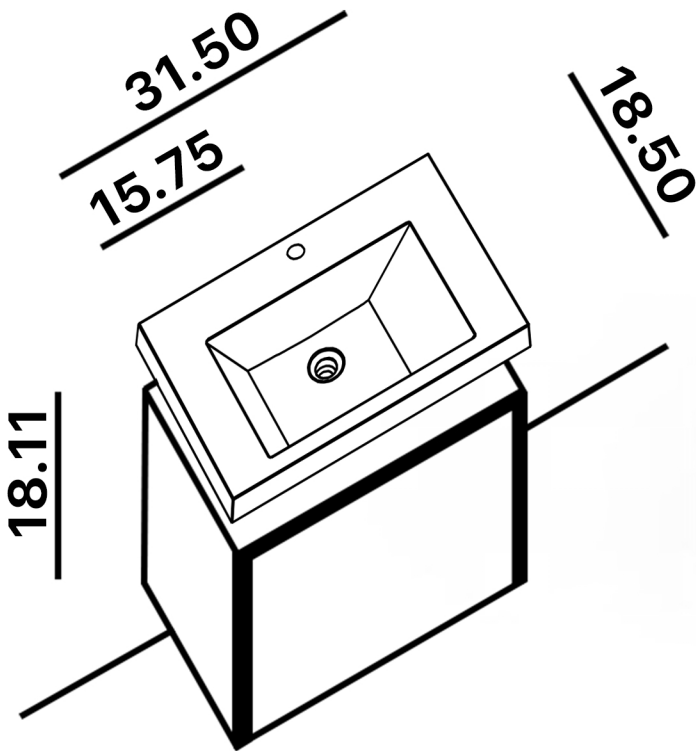

LUCENT

Model: Lucent Single

Category: Vanity

Material: Wood + Crystal

Dimensions: 32"(L) x 19"(W) x 18.1"(H)

Description: Luxury crystal bathroom vanity in grey-smoke silver finish

*Numbers are in inches

SCHEDA MONTAGGIO ASSEMBLY INSTRUCTIONS

Prastra per fissaggio a parete
Wall-mounting plate

Stop per fissaggio a parete
Plug for wall-mounting plate

①

Smontaggio Cassetto premendo leve di sgancio
Disassemble drawer by pressing release clips

②

Fissaggio piastre a parete
Plate fixing on wall