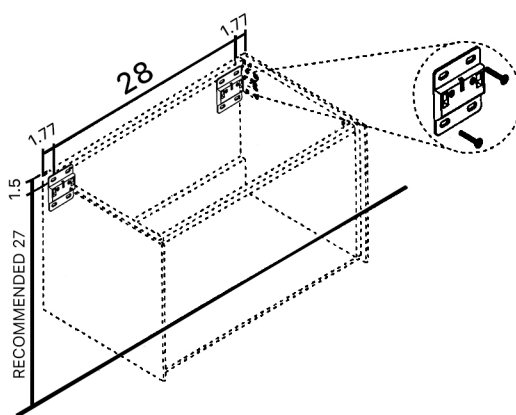

LUCENT

Model: Lucent Single

Category: Vanity

Material: Wood + Crystal

Dimensions: 32"(L) x 19"(W) x 18.1"(H)

Description: Luxury crystal bathroom vanity in grey-smoke silver finish

*Numbers are in inches

SCHEDA MONTAGGIO ASSEMBLY INSTRUCTIONS

Prastra per fissaggio a parete
Wall-mounting plate

Stop per fissaggio a parete
Plug for wall-mounting plate

①

Smontaggio Cassetto premendo leve di sgancio
Disassemble drawer by pressing release clips

②

Fissaggio piastre a parete
Plate fixing on wall

③

Ancoraggio e registrazione della consolle
Unit anchoring and adjustment

④

installazione del piano ed inserimento
del cassetto su guida
Top board fixing on frame and drawer onto rails