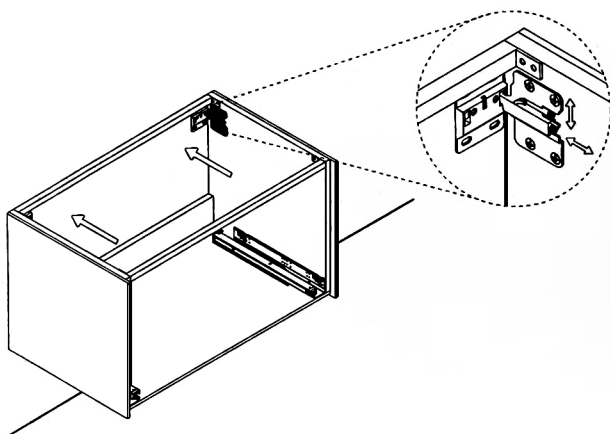

LUCENT

Model: Lucent Single

Category: Vanity

Material: Wood + Crystal

Dimensions: 32"(L) x 19"(W) x 18.1"(H)

Description: Luxury crystal bathroom vanity in grey-smoke silver finish

*Numbers are in inches

SCHEDA MONTAGGIO ASSEMBLY INSTRUCTIONS

Prastra per fissaggio a parete
Wall-mounting plate

Stop per fissaggio a parete
Plug for wall-mounting plate

①

Smontaggio Cassetto premendo leve di sgancio
Disassemble drawer by pressing release clips

②

Fissaggio piastre a parete
Plate fixing on wall

③

Ancoraggio e registrazione della consolle
Unit anchoring and adjustment

④

installazione del piano ed inserimento
del cassetto su guida
Top board fixing on frame and drawer onto rails