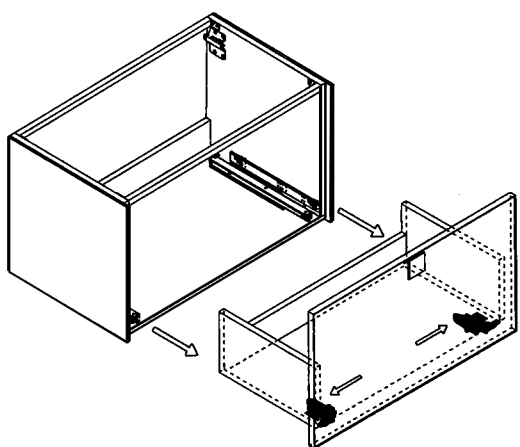

LUCENT

Model: Lucent Single

Category: Vanity

Material: Wood + Crystal

Dimensions: 32"(L) x 19"(W) x 18.1"(H)

Description: Luxury crystal bathroom vanity in silver white finish

*Numbers are in inches

SCHEDA MONTAGGIO ASSEMBLY INSTRUCTIONS

Prastra per fissaggio a parete
Wall-mounting plate

Stop per fissaggio a parete
Plug for wall-mounting plate

①

Smontaggio Cassetto premendo leve di sgancio
Disassemble drawer by pressing release clips

②

Fissaggio piastre a parete
Plate fixing on wall