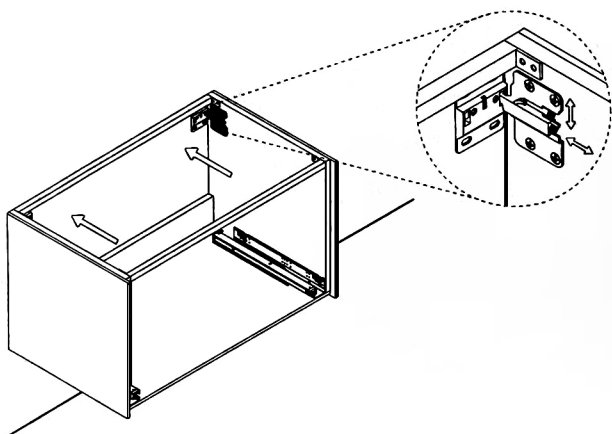

LUCENT

Model: Lucent Single

Category: Vanity

Material: Wood + Crystal

Dimensions: 32"(L) x 19"(W) x 18.1"(H)

Description: Luxury crystal bathroom vanity in silver white finish

*Numbers are in inches

SCHEDA MONTAGGIO ASSEMBLY INSTRUCTIONS

Prastra per fissaggio a parete
Wall-mounting plate

Stop per fissaggio a parete
Plug for wall-mounting plate

①

Smontaggio Cassetto premendo leve di sgancio
Disassemble drawer by pressing release clips

②

Fissaggio piastre a parete
Plate fixing on wall

③

Ancoraggio e registrazione della consolle
Unit anchoring and adjustment

④

installazione del piano ed inserimento
del cassetto su guida
Top board fixing on frame and drawer onto rails