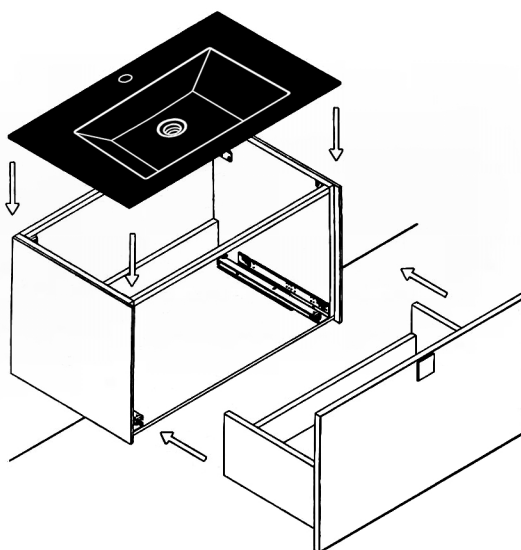

LUCENT

Model: Lucent Single

Category: Vanity

Material: Wood + Crystal

Dimensions: 32"(L) x 19"(W) x 18.1"(H)

Description: Luxury crystal bathroom vanity in silver white finish

*Numbers are in inches

SCHEDA MONTAGGIO ASSEMBLY INSTRUCTIONS

Prastra per fissaggio a parete
Wall-mounting plate

Stop per fissaggio a parete
Plug for wall-mounting plate

①

Smontaggio Cassetto premendo leve di sgancio
Disassemble drawer by pressing release clips

②

Fissaggio piastre a parete
Plate fixing on wall

③

Ancoraggio e registrazione della consolle
Unit anchoring and adjustment

④

installazione del piano ed inserimento
del cassetto su guida
Top board fixing on frame and drawer onto rails