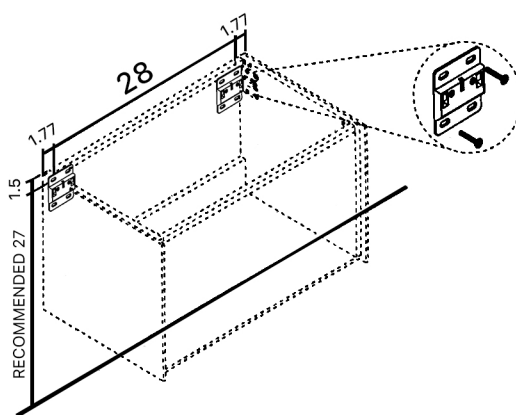

LUCENT

Model: Lucent Single

Category: Vanity

Material: Wood + Crystal

Dimensions: 32"(L) x 19"(W) x 18.1"(H)

Description: Luxury crystal bathroom vanity in silver white finish

*Numbers are in inches

SCHEDA MONTAGGIO ASSEMBLY INSTRUCTIONS

Prastra per fissaggio a parete
Wall-mounting plate

Stop per fissaggio a parete
Plug for wall-mounting plate

①

Smontaggio Cassetto premendo leve di sgancio
Disassemble drawer by pressing release clips

②

Fissaggio piastre a parete
Plate fixing on wall

③

Ancoraggio e registrazione della consolle
Unit anchoring and adjustment

④

installazione del piano ed inserimento
del cassetto su guida
Top board fixing on frame and drawer onto rails