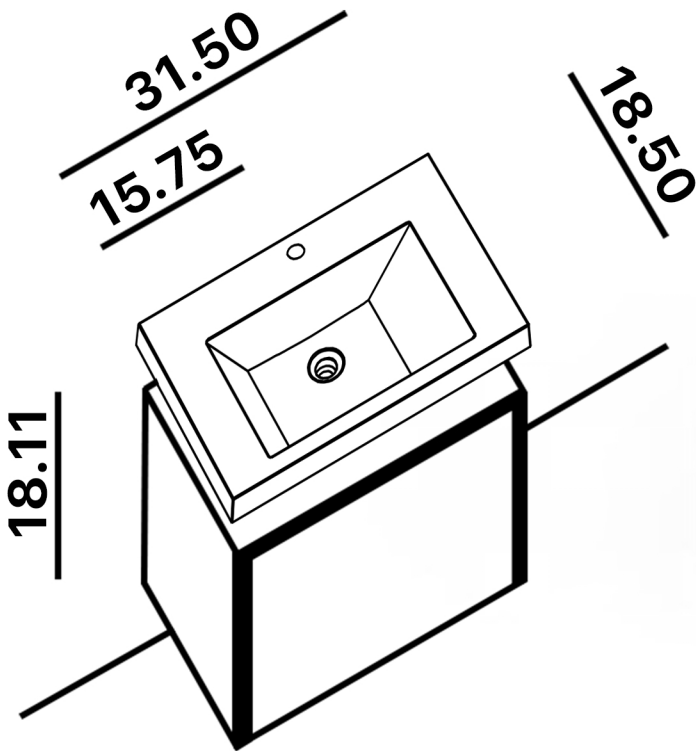

LUCENT

Model: Lucent Single

Category: Vanity

Material: Wood + Crystal

Dimensions: 32"(L) x 19"(W) x 18.1"(H)

Description: Luxury crystal bathroom vanity in silver white finish

*Numbers are in inches

SCHEDA MONTAGGIO ASSEMBLY INSTRUCTIONS

Prastra per fissaggio a parete
Wall-mounting plate

Stop per fissaggio a parete
Plug for wall-mounting plate

①

Smontaggio Cassetto premendo leve di sgancio
Disassemble drawer by pressing release clips

②

Fissaggio piastre a parete
Plate fixing on wall