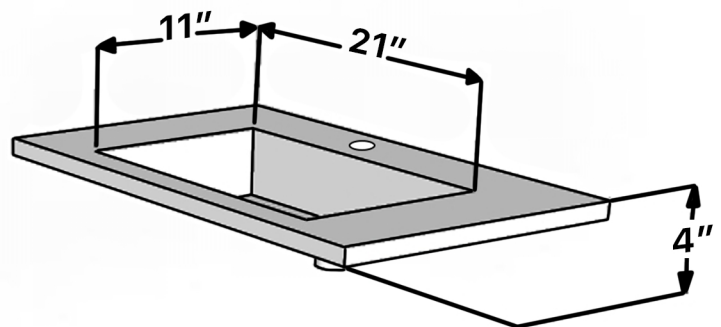

LUCENT

Model: Lucent Single

Category: Vanity

Material: Wood + Crystal

Dimensions: 32"(L) x 19"(W) x 18.1"(H)

Description: Luxury crystal bathroom vanity in silver white finish

*Numbers are in inches

SCHEDA MONTAGGIO ASSEMBLY INSTRUCTIONS

Prastra per fissaggio a parete
Wall-mounting plate

Stop per fissaggio a parete
Plug for wall-mounting plate

①

Smontaggio Cassetto premendo leve di sgancio
Disassemble drawer by pressing release clips

②

Fissaggio piastre a parete
Plate fixing on wall