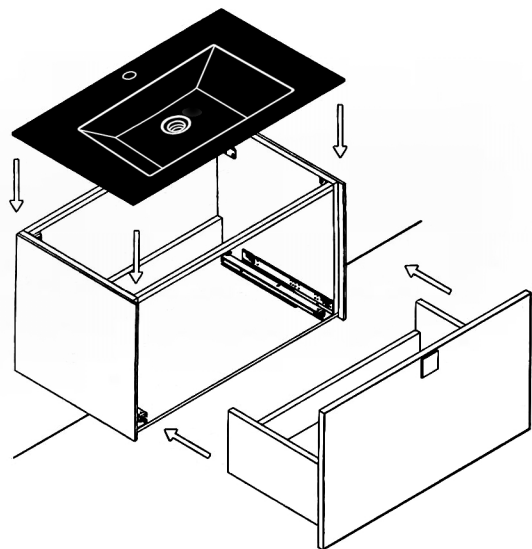

LUCENT

Model: Lucent Single

Category: Vanity

Material: Wood + Crystal

Dimensions: 32"(L) x 19"(W) x 18.1"(H)

Description: Luxury crystal bathroom vanity in gold white finish

*Numbers are in inches

SCHEDA MONTAGGIO ASSEMBLY INSTRUCTIONS

Prastra per fissaggio a parete
Wall-mounting plate

Stop per fissaggio a parete
Plug for wall-mounting plate

①

Smontaggio Cassetto premendo leve di sgancio
Disassemble drawer by pressing release clips

②

Fissaggio piastre a parete
Plate fixing on wall

③

Ancoraggio e registrazione della consolle
Unit anchoring and adjustment

④

installazione del piano ed inserimento
del cassetto su guida
Top board fixing on frame and drawer onto rails