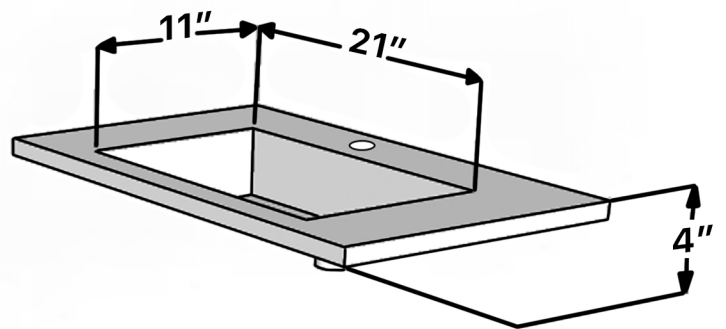

LUCENT

Model: Lucent Single

Category: Vanity

Material: Wood + Crystal

Dimensions: 32"(L) x 19"(W) x 18.1"(H)

Description: Luxury crystal bathroom vanity in gold white finish

*Numbers are in inches

SCHEDA MONTAGGIO ASSEMBLY INSTRUCTIONS

Prastra per fissaggio a parete
Wall-mounting plate

Stop per fissaggio a parete
Plug for wall-mounting plate

①

Smontaggio Cassetto premendo leve di sgancio
Disassemble drawer by pressing release clips

②

Fissaggio piastre a parete
Plate fixing on wall