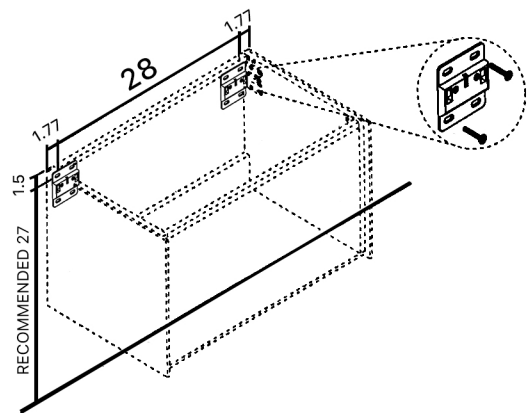

LUCENT

Model: Lucent Single

Category: Vanity

Material: Wood + Crystal

Dimensions: 32"(L) x 19"(W) x 18.1"(H)

Description: Luxury crystal bathroom vanity in gold white finish

*Numbers are in inches

SCHEDA MONTAGGIO ASSEMBLY INSTRUCTIONS

Prastra per fissaggio a parete
Wall-mounting plate

Stop per fissaggio a parete
Plug for wall-mounting plate

①

Smontaggio Cassetto premendo leve di sgancio
Disassemble drawer by pressing release clips

②

Fissaggio piastre a parete
Plate fixing on wall

③

Ancoraggio e registrazione della consolle
Unit anchoring and adjustment

④

installazione del piano ed inserimento
del cassetto su guida
Top board fixing on frame and drawer onto rails