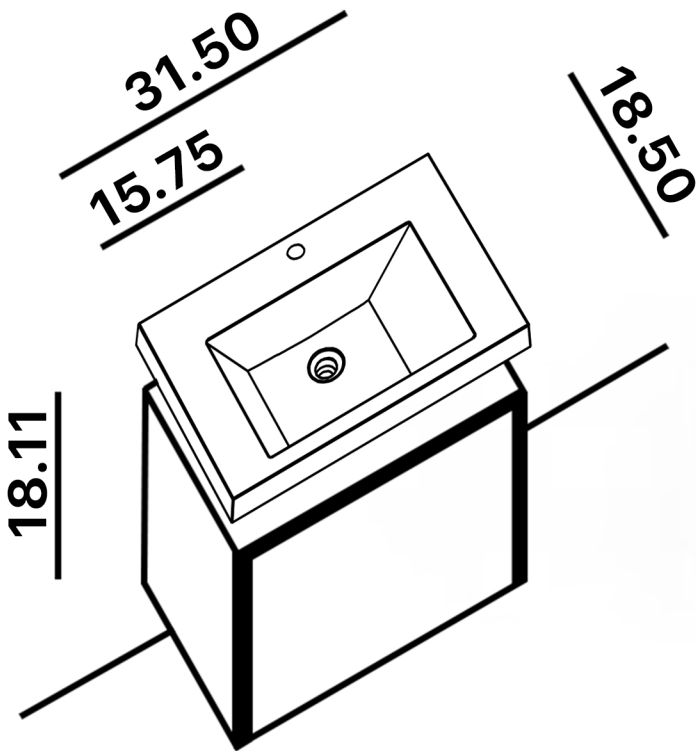

LUCENT

Model: Lucent Single

Category: Vanity

Material: Wood + Crystal

Dimensions: 32"(L) x 19"(W) x 18.1"(H)

Description: Luxury crystal bathroom vanity in gold white finish

*Numbers are in inches

SCHEDA MONTAGGIO ASSEMBLY INSTRUCTIONS

Prastra per fissaggio a parete
Wall-mounting plate

Stop per fissaggio a parete
Plug for wall-mounting plate

①

Smontaggio Cassetto premendo leve di sgancio
Disassemble drawer by pressing release clips

②

Fissaggio piastre a parete
Plate fixing on wall