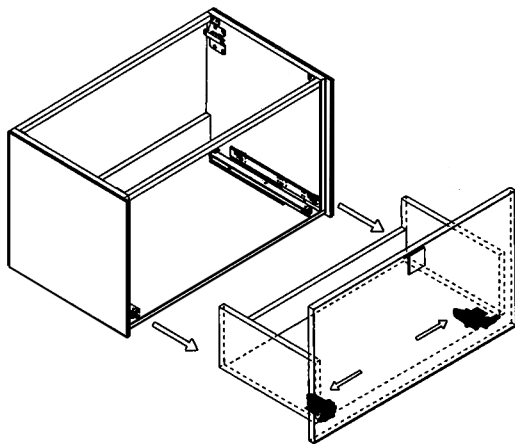

LUCENT

Model: Lucent Single

Category: Vanity

Material: Wood + Crystal

Dimensions: 32"(L) x 19"(W) x 18.1"(H)

Description: Luxury crystal bathroom vanity in gold white finish

*Numbers are in inches

SCHEDA MONTAGGIO ASSEMBLY INSTRUCTIONS

Prastra per fissaggio a parete
Wall-mounting plate

Stop per fissaggio a parete
Plug for wall-mounting plate

①

Smontaggio Cassetto premendo leve di sgancio
Disassemble drawer by pressing release clips

②

Fissaggio piastre a parete
Plate fixing on wall