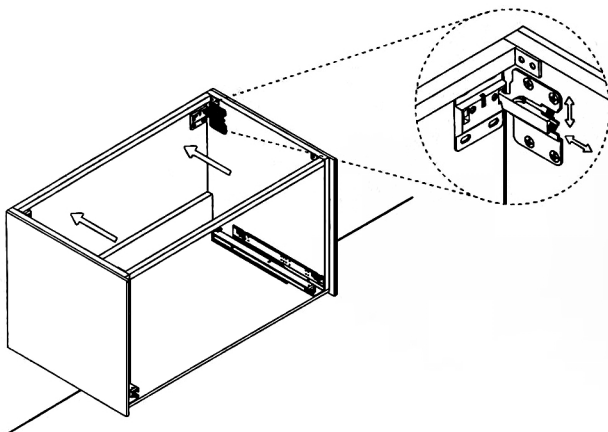

LUCENT

Model: Lucent Single

Category: Vanity

Material: Wood + Crystal

Dimensions: 32"(L) x 19"(W) x 18.1"(H)

Description: Luxury crystal bathroom vanity in gold white finish

*Numbers are in inches

SCHEDA MONTAGGIO ASSEMBLY INSTRUCTIONS

Prastra per fissaggio a parete
Wall-mounting plate

Stop per fissaggio a parete
Plug for wall-mounting plate

①

Smontaggio Cassetto premendo leve di sgancio
Disassemble drawer by pressing release clips

②

Fissaggio piastre a parete
Plate fixing on wall

③

Ancoraggio e registrazione della consolle
Unit anchoring and adjustment

④

installazione del piano ed inserimento
del cassetto su guida
Top board fixing on frame and drawer onto rails