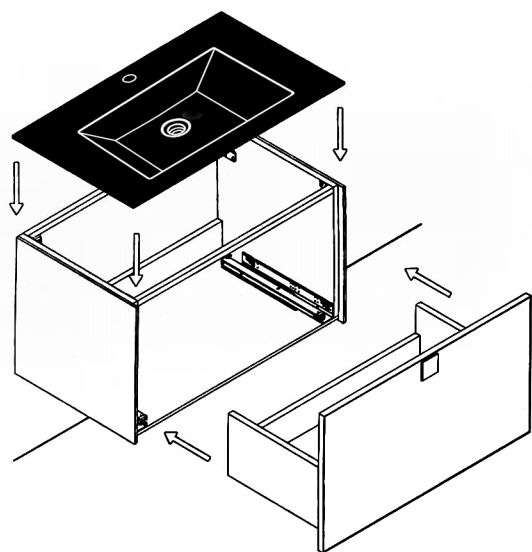

## LUCENT

Model: Lucent Single

Category: Vanity

Material: Wood + Crystal

Dimensions: 32"(L) x 19"(W) x 18.1"(H)

Description: Luxury crystal bathroom vanity in silver bronze finish

\*Numbers are in inches

# SCHEDA MONTAGGIO ASSEMBLY INSTRUCTIONS

Prastra per fissaggio a parete  
Wall-mounting plate

Stop per fissaggio a parete  
Plug for wall-mounting plate

①

Smontaggio Cassetto premendo leve di sgancio  
Disassemble drawer by pressing release clips

②

Fissaggio piastre a parete  
Plate fixing on wall

③

Ancoraggio e registrazione della consolle  
Unit anchoring and adjustment

④

installazione del piano ed inserimento  
del cassetto su guida  
Top board fixing on frame and drawer onto rails