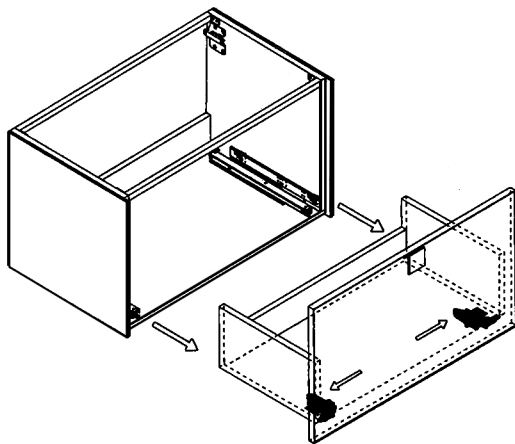

## LUCENT

Model: Lucent Single

Category: Vanity

Material: Wood + Crystal

Dimensions: 32"(L) x 19"(W) x 18.1"(H)

Description: Luxury crystal bathroom vanity in silver bronze finish

\*Numbers are in inches

# SCHEDA MONTAGGIO ASSEMBLY INSTRUCTIONS

Prastra per fissaggio a parete  
Wall-mounting plate

Stop per fissaggio a parete  
Plug for wall-mounting plate

①

Smontaggio Cassetto premendo leve di sgancio  
Disassemble drawer by pressing release clips