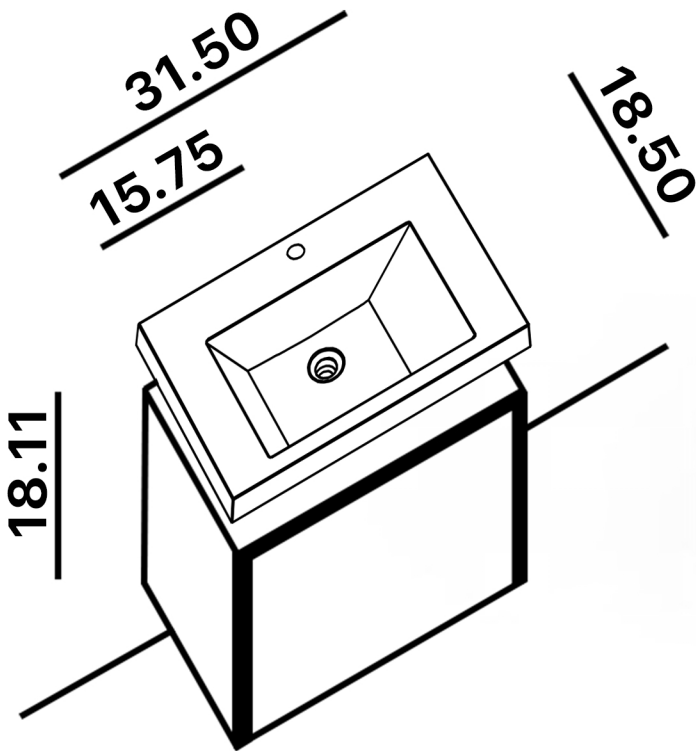

## LUCENT

Model: Lucent Single

Category: Vanity

Material: Wood + Crystal

Dimensions: 32"(L) x 19"(W) x 18.1"(H)

Description: Luxury crystal bathroom vanity in silver bronze finish

\*Numbers are in inches

# SCHEDA MONTAGGIO ASSEMBLY INSTRUCTIONS

Prastra per fissaggio a parete  
Wall-mounting plate

Stop per fissaggio a parete  
Plug for wall-mounting plate

①

Smontaggio Cassetto premendo leve di sgancio  
Disassemble drawer by pressing release clips