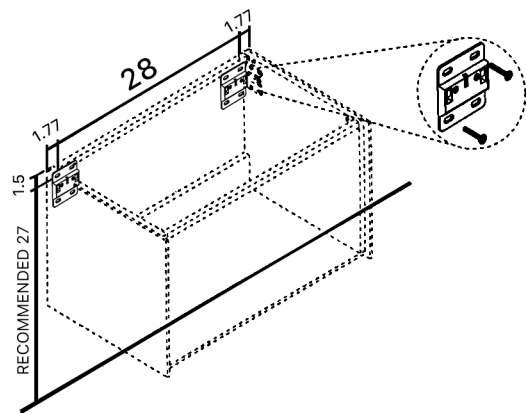

## LUCENT

Model: Lucent Single

Category: Vanity

Material: Wood + Crystal

Dimensions: 32"(L) x 19"(W) x 18.1"(H)

Description: Luxury crystal bathroom vanity in silver bronze finish

\*Numbers are in inches

# SCHEDA MONTAGGIO ASSEMBLY INSTRUCTIONS

Prastra per fissaggio a parete  
Wall-mounting plate

Stop per fissaggio a parete  
Plug for wall-mounting plate

①

Smontaggio Cassetto premendo leve di sgancio  
Disassemble drawer by pressing release clips