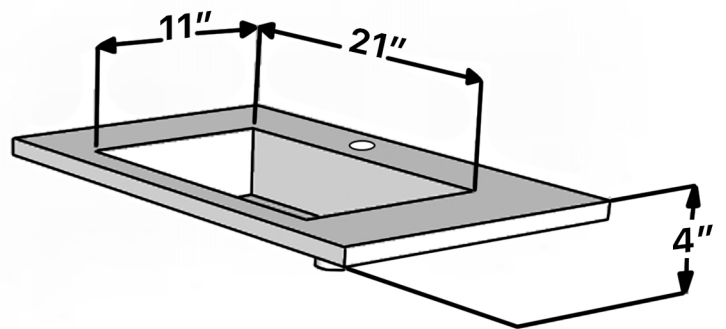

## LUCENT

Model: Lucent Single

Category: Vanity

Material: Wood + Crystal

Dimensions: 32"(L) x 19"(W) x 18.1"(H)

Description: Luxury crystal bathroom vanity in silver bronze finish

\*Numbers are in inches

# SCHEDA MONTAGGIO ASSEMBLY INSTRUCTIONS

Prastra per fissaggio a parete  
Wall-mounting plate

Stop per fissaggio a parete  
Plug for wall-mounting plate

①

Smontaggio Cassetto premendo leve di sgancio  
Disassemble drawer by pressing release clips