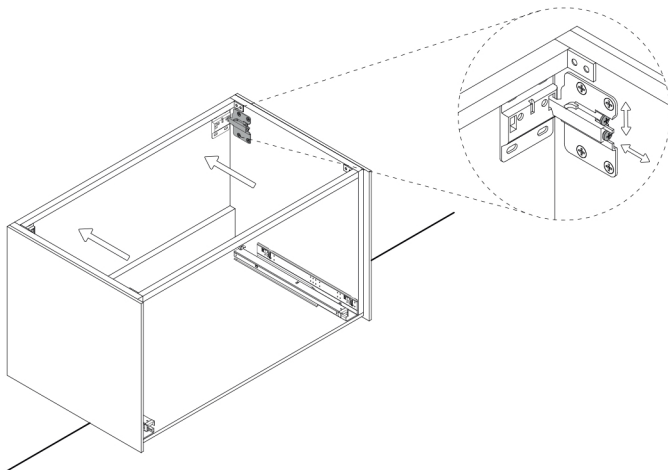

# MURANO 32

**Category:** Bathroom Vanity

**Material:** Wood & Murano Glass

**Dimensions:**

31.50" (L) x 18.50" (W) x 15.75" (H)

**Colors:**

Gold

Silver

## Technical Data

\*Numbers are in inches

1

Smontaggio Cassetto premendo leve di sgancio  
Disassemble drawer by pressing release clips

2

Fissaggio piastre a parete  
Plate fixing on wall

3

Ancoraggio e registrazione della console  
Unit anchoring and adjustment

4

installazione del piano ed inserimento  
del cassetto su guida  
Top board fixing on frame and drawer onto rails