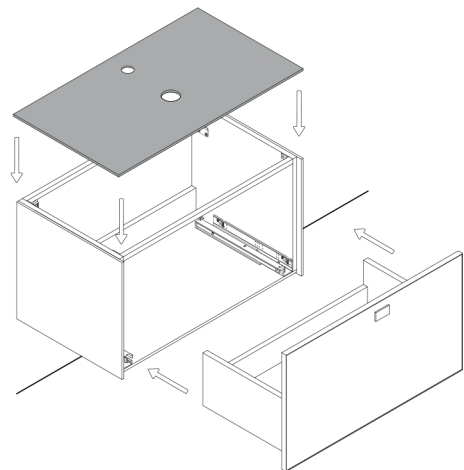

# MURANO 32

**Category:** Bathroom Vanity

**Material:** Wood & Murano Glass

**Dimensions:**

31.50" (L) x 18.50" (W) x 15.75" (H)

**Colors:**

Gold

Silver

## Technical Data

\*Numbers are in inches

1

Smontaggio Cassetto premendo leve di sgancio  
Disassemble drawer by pressing release clips

2

Fissaggio piastre a parete  
Plate fixing on wall

3

Ancoraggio e registrazione della console  
Unit anchoring and adjustment

4

installazione del piano ed inserimento  
del cassetto su guida  
Top board fixing on frame and drawer onto rails