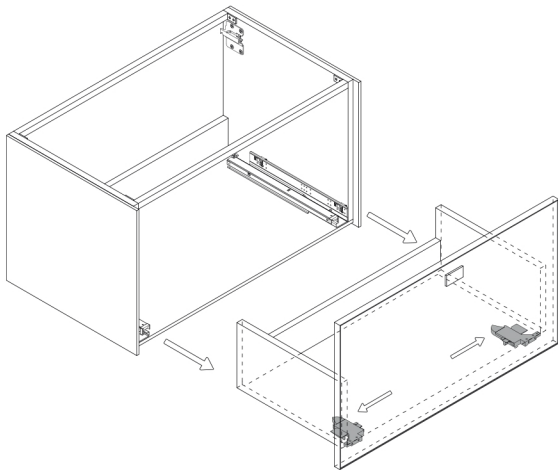

# MURANO 32

**Category:** Bathroom Vanity

**Material:** Wood & Murano Glass

**Dimensions:**

31.50" (L) x 18.50" (W) x 15.75" (H)

**Colors:**

Gold

Silver

## Technical Data

\*Numbers are in inches

1

Smontaggio Cassetto premendo leve di sgancio  
Disassemble drawer by pressing release clips

2

Fissaggio piastre a parete  
Plate fixing on wall

3

Ancoraggio e registrazione della console  
Unit anchoring and adjustment