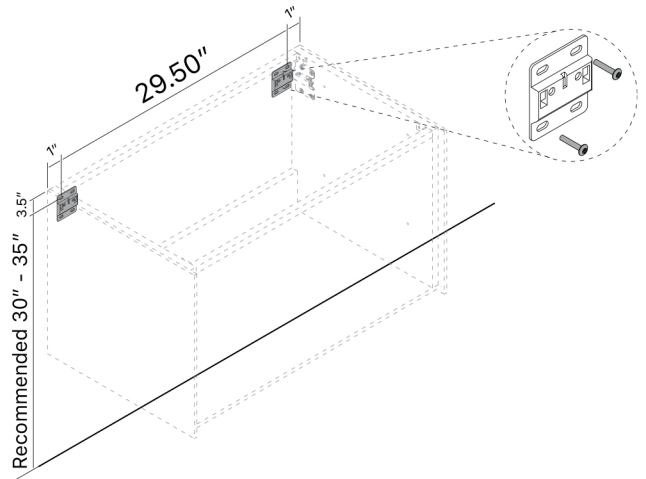

# MURANO 32

**Category:** Bathroom Vanity

**Material:** Wood & Murano Glass

**Dimensions:**

31.50" (L) x 18.50" (W) x 15.75" (H)

**Colors:**

Gold

Silver

## Technical Data

\*Numbers are in inches

1

Smontaggio Cassetto premendo leve di sgancio  
Disassemble drawer by pressing release clips

2

Fissaggio piastre a parete  
Plate fixing on wall

3

Ancoraggio e registrazione della console  
Unit anchoring and adjustment