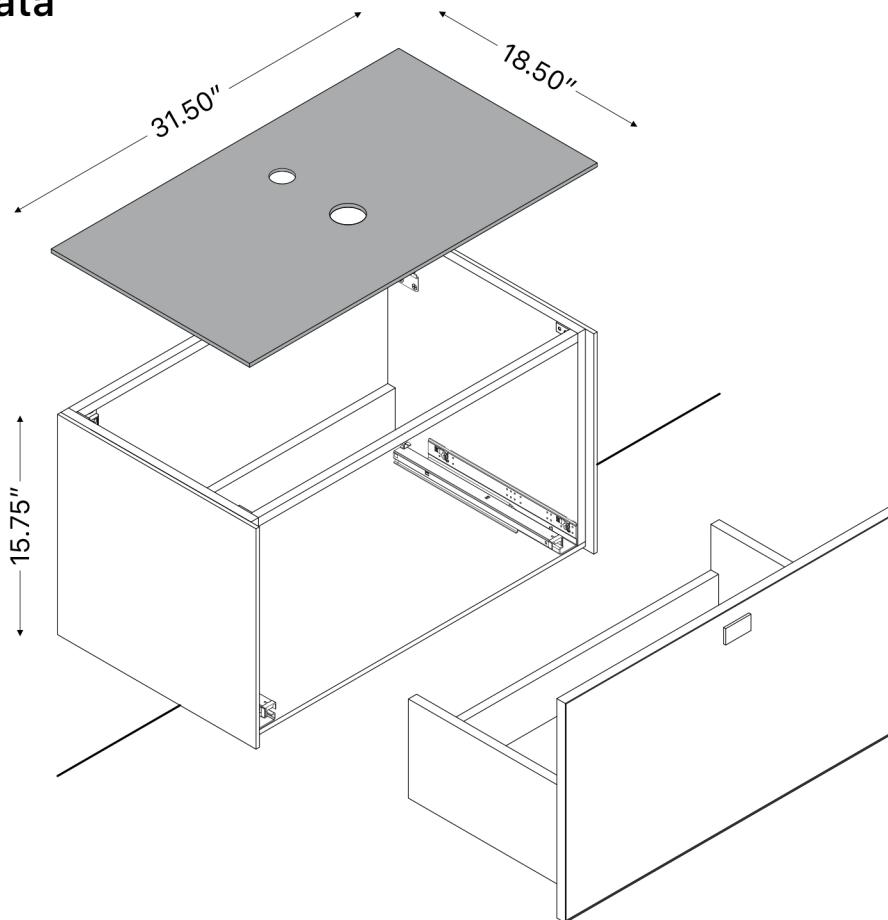

# MURANO 32

**Category:** Bathroom Vanity

**Material:** Wood & Murano Glass

**Dimensions:**

31.50" (L) x 18.50" (W) x 15.75" (H)

**Colors:**

Gold

Silver

## Technical Data

\*Numbers are in inches

1

Smontaggio Cassetto premendo leve di sgancio  
Disassemble drawer by pressing release clips

2

Fissaggio piastre a parete  
Plate fixing on wall

3

Ancoraggio e registrazione della console  
Unit anchoring and adjustment