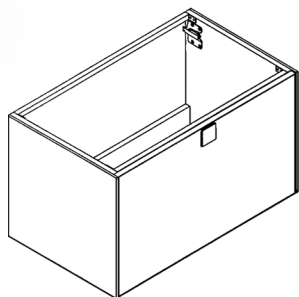

MURANO

Model: Murano Single

Category: Vanity

Material: Wood + Crystal

Dimensions: 32"(L) x 19"(W) x 18.1"(H)

Description: Luxury crystal bathroom vanity in gold finish

*Numbers are in inches

SCHEDA MONTAGGIO ASSEMBLY INSTRUCTIONS

Prastra per fissaggio a parete
Wall-mounting plate

Stop per fissaggio a parete
Plug for wall-mounting plate

①

Smontaggio Cassetto premendo leve di sgancio
Disassemble drawer by pressing release clips

②

Fissaggio piastre a parete
Plate fixing on wall