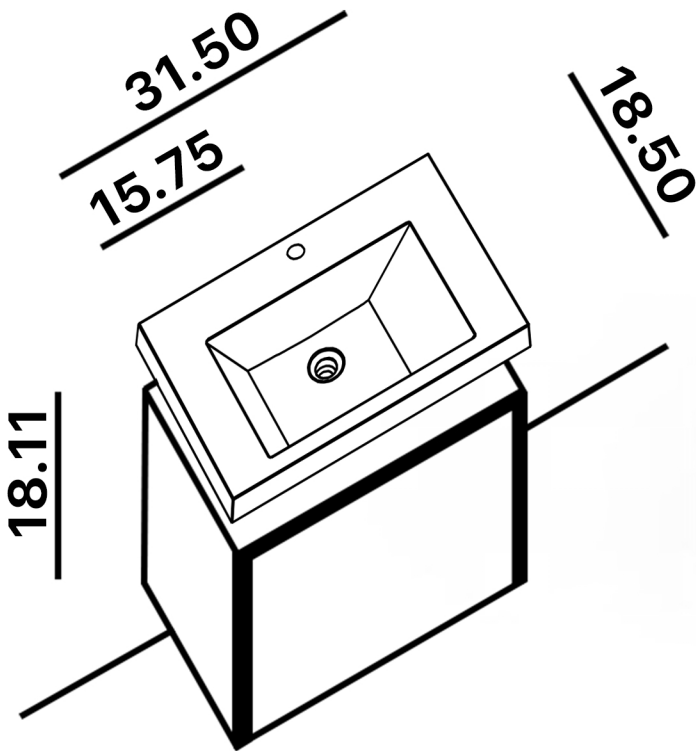

MURANO

Model: Murano Single

Category: Vanity

Material: Wood + Crystal

Dimensions: 32"(L) x 19"(W) x 18.1"(H)

Description: Luxury crystal bathroom vanity in gold finish

*Numbers are in inches

SCHEDA MONTAGGIO ASSEMBLY INSTRUCTIONS

Prastra per fissaggio a parete
Wall-mounting plate

Stop per fissaggio a parete
Plug for wall-mounting plate

①

Smontaggio Cassetto premendo leve di sgancio
Disassemble drawer by pressing release clips

②

Fissaggio piastre a parete
Plate fixing on wall