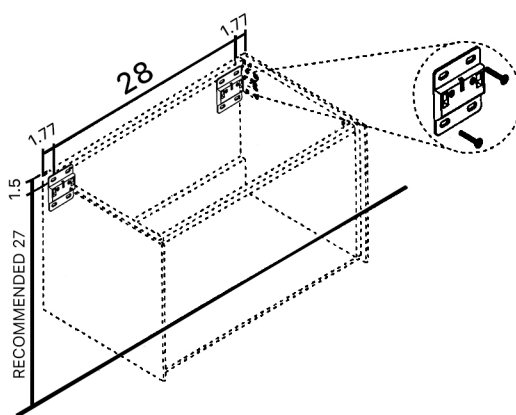

MURANO

Model: Murano Single

Category: Vanity

Material: Wood + Crystal

Dimensions: 32"(L) x 19"(W) x 18.1"(H)

Description: Luxury crystal bathroom vanity in gold finish

*Numbers are in inches

SCHEDA MONTAGGIO ASSEMBLY INSTRUCTIONS

Prastra per fissaggio a parete
Wall-mounting plate

Stop per fissaggio a parete
Plug for wall-mounting plate

①

Smontaggio Cassetto premendo leve di sgancio
Disassemble drawer by pressing release clips

②

Fissaggio piastre a parete
Plate fixing on wall

③

Ancoraggio e registrazione della consolle
Unit anchoring and adjustment

④

installazione del piano ed inserimento
del cassetto su guida
Top board fixing on frame and drawer onto rails