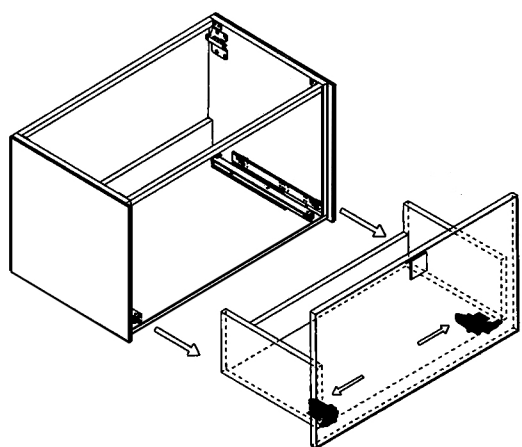

MURANO

Model: Murano Single

Category: Vanity

Material: Wood + Crystal

Dimensions: 32"(L) x 19"(W) x 18.1"(H)

Description: Luxury crystal bathroom vanity in gold finish

*Numbers are in inches

SCHEDA MONTAGGIO ASSEMBLY INSTRUCTIONS

Prastra per fissaggio a parete
Wall-mounting plate

Stop per fissaggio a parete
Plug for wall-mounting plate

①

Smontaggio Cassetto premendo leve di sgancio
Disassemble drawer by pressing release clips

②

Fissaggio piastre a parete
Plate fixing on wall