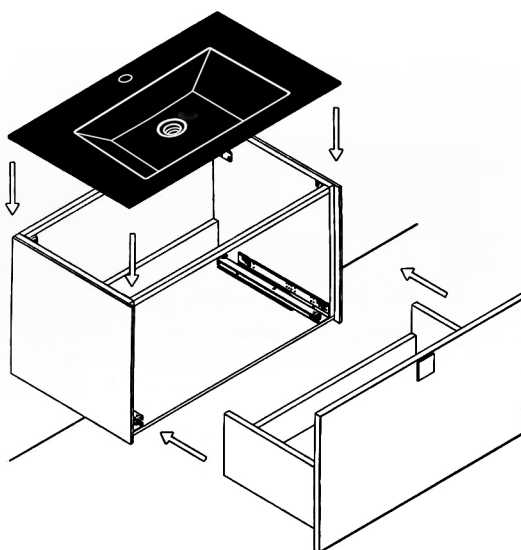

MURANO

Model: Murano Single

Category: Vanity

Material: Wood + Crystal

Dimensions: 32"(L) x 19"(W) x 18.1"(H)

Description: Luxury crystal bathroom vanity in gold finish

*Numbers are in inches

SCHEDA MONTAGGIO ASSEMBLY INSTRUCTIONS

Prastra per fissaggio a parete
Wall-mounting plate

Stop per fissaggio a parete
Plug for wall-mounting plate

①

Smontaggio Cassetto premendo leve di sgancio
Disassemble drawer by pressing release clips

②

Fissaggio piastre a parete
Plate fixing on wall

③

Ancoraggio e registrazione della consolle
Unit anchoring and adjustment

④

installazione del piano ed inserimento
del cassetto su guida
Top board fixing on frame and drawer onto rails