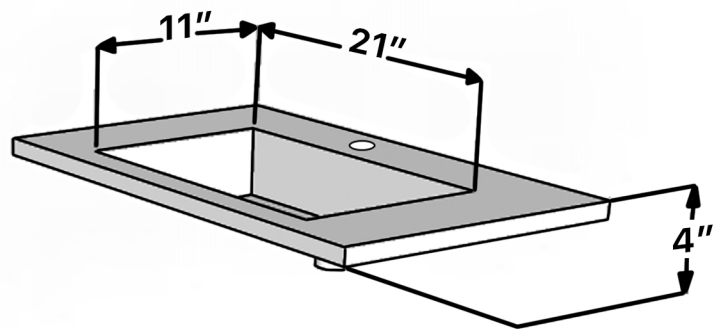

MURANO

Model: Murano Single

Category: Vanity

Material: Wood + Crystal

Dimensions: 32"(L) x 19"(W) x 18.1"(H)

Description: Luxury crystal bathroom vanity in gold finish

*Numbers are in inches

SCHEDA MONTAGGIO ASSEMBLY INSTRUCTIONS

Prastra per fissaggio a parete
Wall-mounting plate

Stop per fissaggio a parete
Plug for wall-mounting plate

①

Smontaggio Cassetto premendo leve di sgancio
Disassemble drawer by pressing release clips

②

Fissaggio piastre a parete
Plate fixing on wall