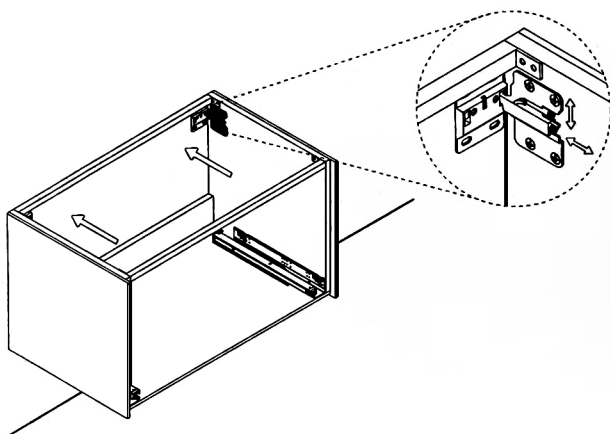

MURANO

Model: Murano Single

Category: Vanity

Material: Wood + Crystal

Dimensions: 32"(L) x 19"(W) x 18.1"(H)

Description: Luxury crystal bathroom vanity in gold finish

*Numbers are in inches

SCHEDA MONTAGGIO ASSEMBLY INSTRUCTIONS

Prastra per fissaggio a parete
Wall-mounting plate

Stop per fissaggio a parete
Plug for wall-mounting plate

①

Smontaggio Cassetto premendo leve di sgancio
Disassemble drawer by pressing release clips

②

Fissaggio piastre a parete
Plate fixing on wall

③

Ancoraggio e registrazione della consolle
Unit anchoring and adjustment

④

installazione del piano ed inserimento
del cassetto su guida
Top board fixing on frame and drawer onto rails