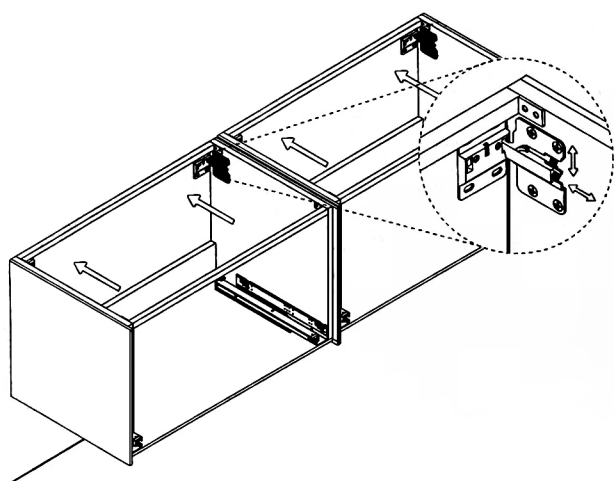

## MURANO

Model: Murano Double

Category: Vanity

Material: Wood

Dimensions: 63"(L) x 19"(W) x 18.1"(H)

Description: Luxury bathroom vanity in gold finish.

# SCHEDA MONTAGGIO ASSEMBLY INSTRUCTIONS

①

Smontaggio Cassetto premendo leve di sgancio  
Disassemble drawer by pressing release clips

②

Fissaggio piastre a parete  
Plate fixing on wall

③

Ancoraggio e registrazione della consolle  
Unit anchoring and adjustment

④

installazione del piano ed inserimento  
del cassetto su guida  
Top board fixing on frame and drawer onto rails