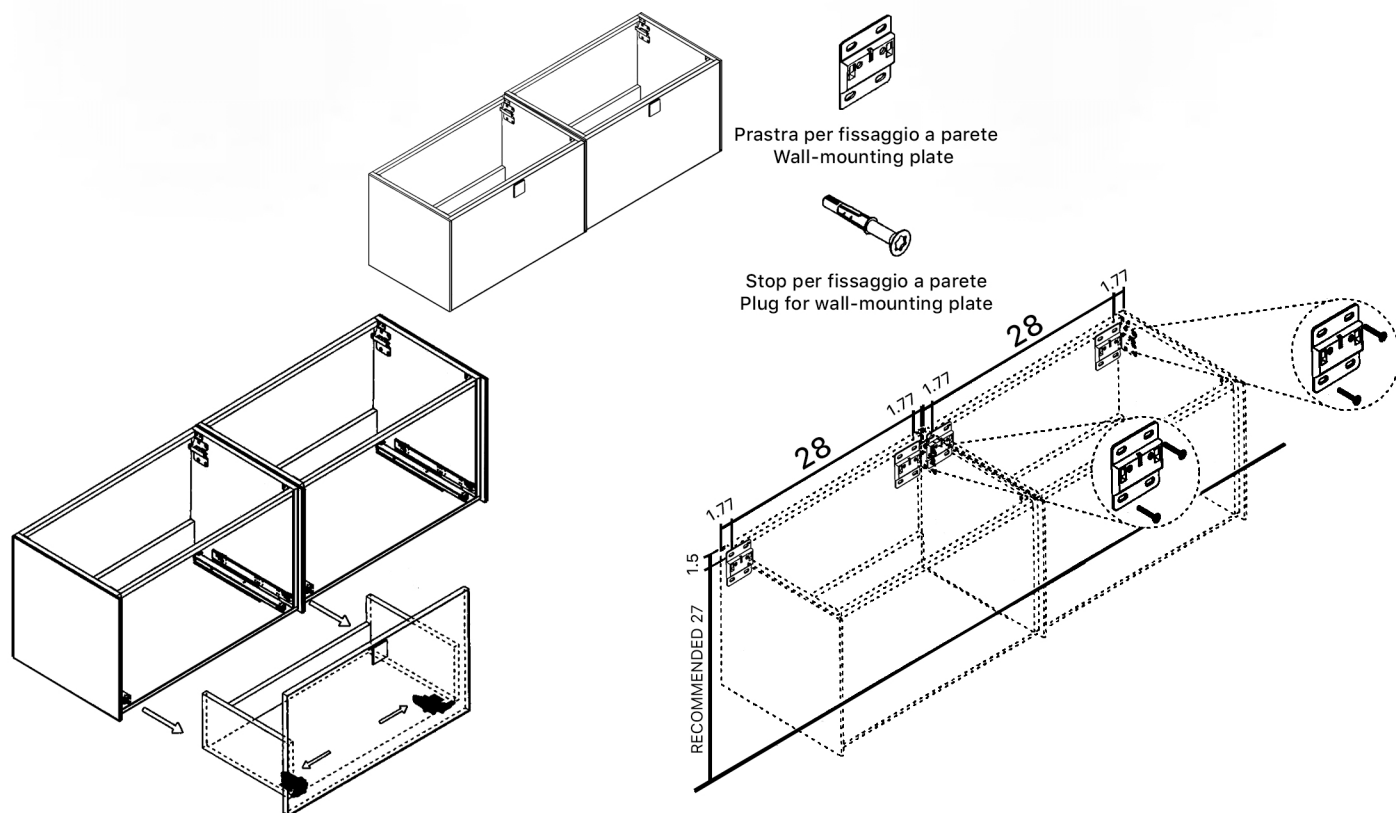

## MURANO

Model: Murano Double

Category: Vanity

Material: Wood

Dimensions: 63"(L) x 19"(W) x 18.1"(H)

Description: Luxury bathroom vanity in gold finish.

# SCHEDA MONTAGGIO ASSEMBLY INSTRUCTIONS

①

Smontaggio Cassetto premendo leve di sgancio  
Disassemble drawer by pressing release clips

②

Fissaggio piastre a parete  
Plate fixing on wall

③

Ancoraggio e registrazione della consolle  
Unit anchoring and adjustment

④

installazione del piano ed inserimento  
del cassetto su guida  
Top board fixing on frame and drawer onto rails