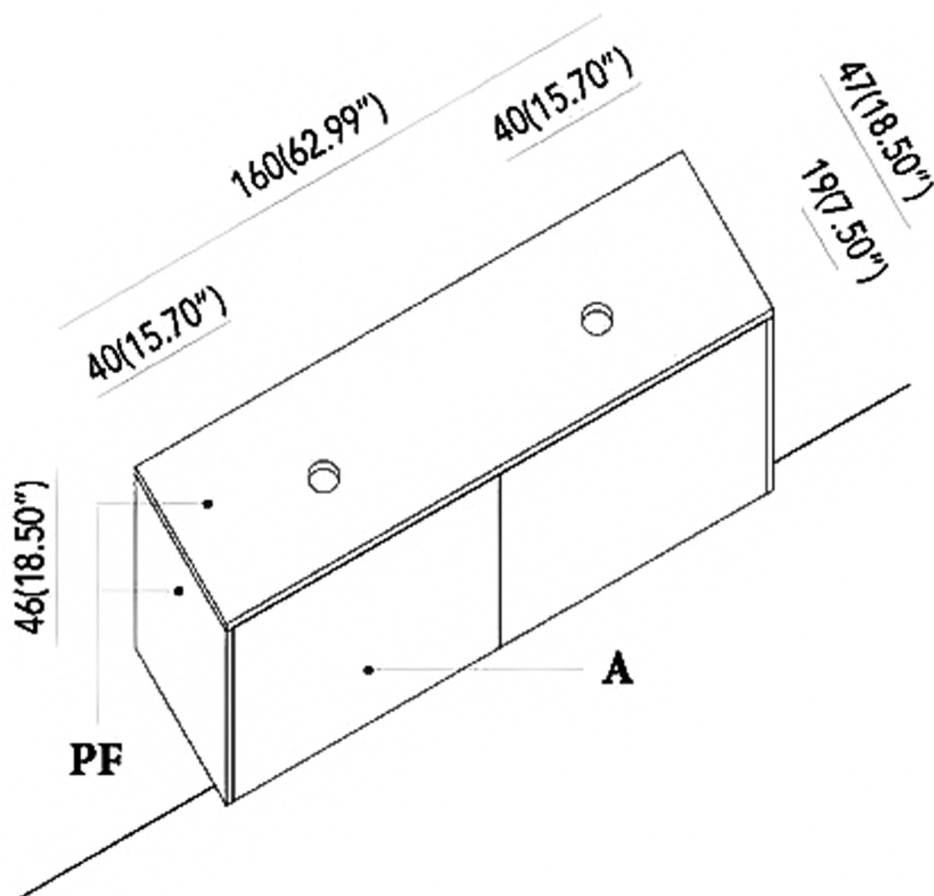

## MURANO

Model: Murano Double

Category: Vanity

Material: Wood

Dimensions: 63"(L) x 19"(W) x 18.1"(H)

Description: Luxury bathroom vanity in gold finish.

# SCHEDA MONTAGGIO ASSEMBLY INSTRUCTIONS

①

Smontaggio Cassetto premendo leve di sgancio  
Disassemble drawer by pressing release clips

②

Fissaggio piastre a parete  
Plate fixing on wall

③

Ancoraggio e registrazione della consolle  
Unit anchoring and adjustment