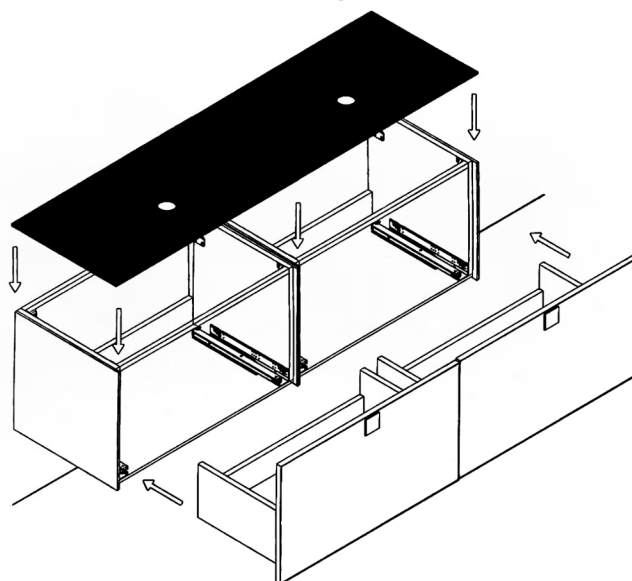

## MURANO

Model: Murano Double

Category: Vanity

Material: Wood

Dimensions: 63"(L) x 19"(W) x 18.1"(H)

Description: Luxury bathroom vanity in gold finish.

# SCHEDA MONTAGGIO ASSEMBLY INSTRUCTIONS

①

Smontaggio Cassetto premendo leve di sgancio  
Disassemble drawer by pressing release clips

②

Fissaggio piastre a parete  
Plate fixing on wall

③

Ancoraggio e registrazione della consolle  
Unit anchoring and adjustment

④

installazione del piano ed inserimento  
del cassetto su guida  
Top board fixing on frame and drawer onto rails