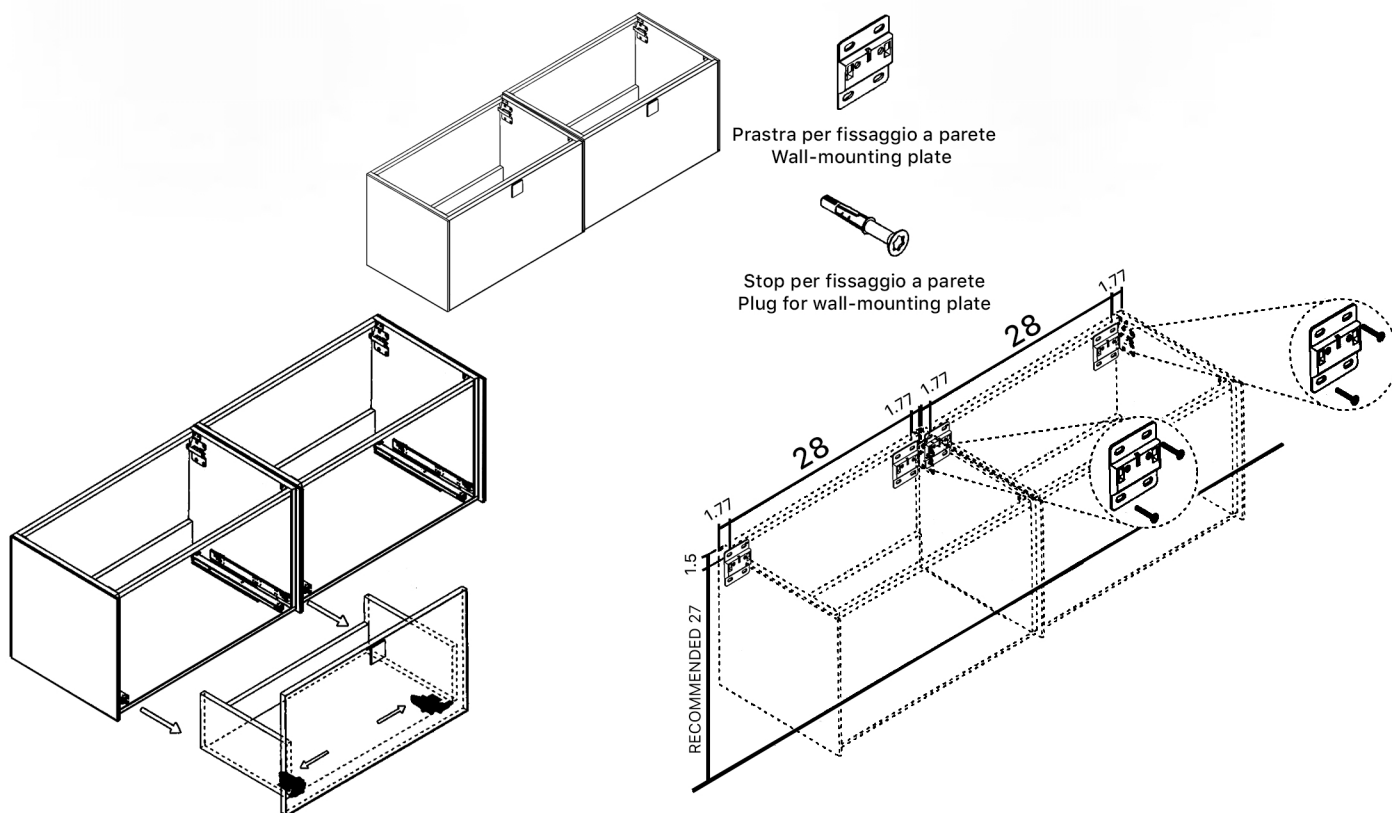

MURANO

Model: Murano Double

Category: Vanity

Material: Wood

Dimensions: 63"(L) x 19"(W) x 18.1"(H)

Description: Luxury bathroom vanity in silver finish.

SCHEDA MONTAGGIO ASSEMBLY INSTRUCTIONS

①

Smontaggio Cassetto premendo leve di sgancio
Disassemble drawer by pressing release clips

②

Fissaggio piastre a parete
Plate fixing on wall

③

Ancoraggio e registrazione della consolle
Unit anchoring and adjustment

④

installazione del piano ed inserimento
del cassetto su guida
Top board fixing on frame and drawer onto rails