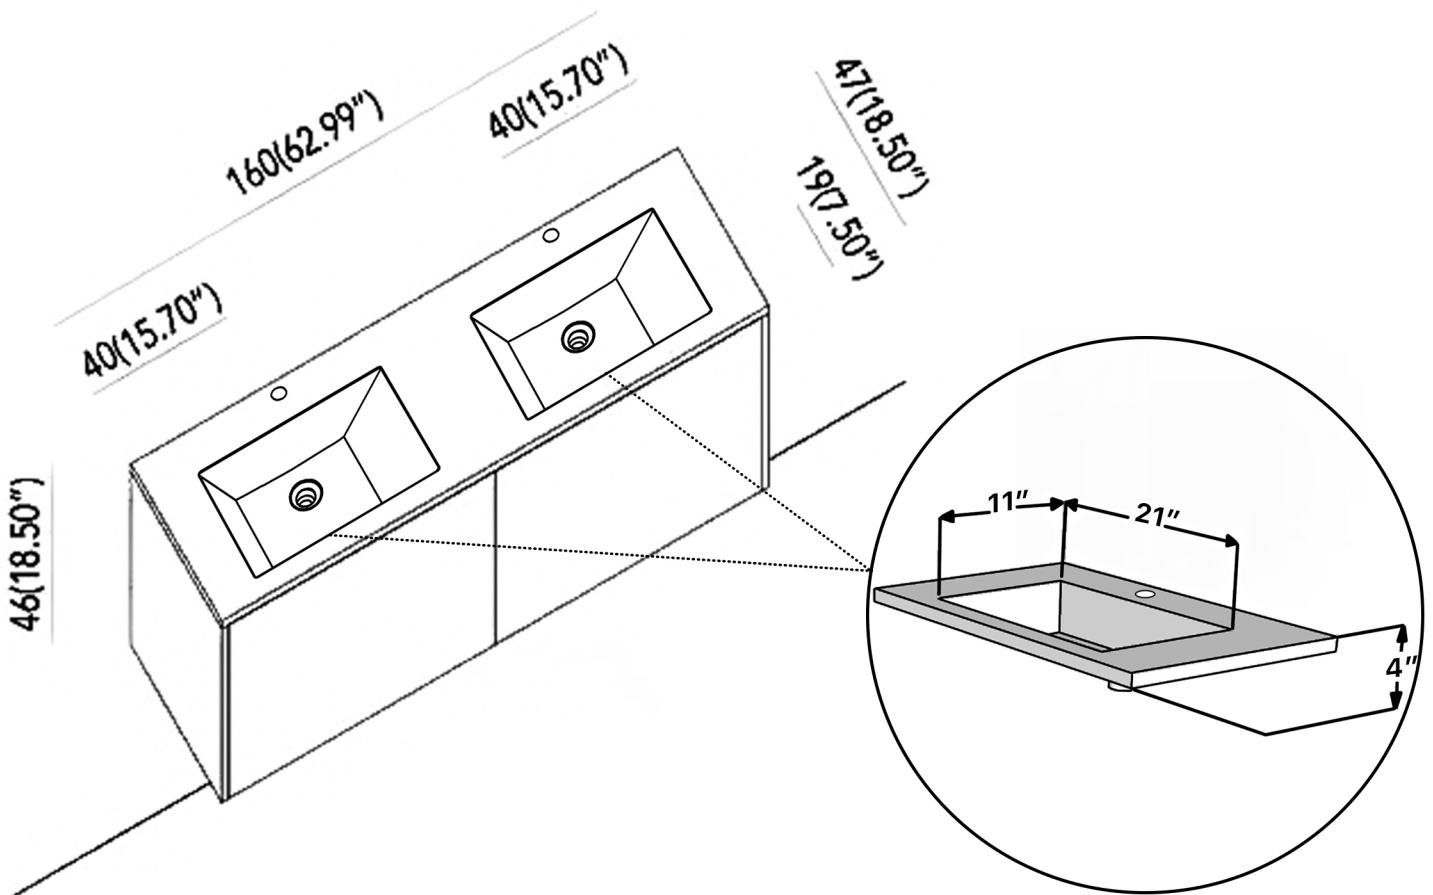

MURANO

Model: Murano Double

Category: Vanity

Material: Wood

Dimensions: 63"(L) x 19"(W) x 18.1"(H)

Description: Luxury bathroom vanity in silver finish.

SCHEDA MONTAGGIO ASSEMBLY INSTRUCTIONS

①

Smontaggio Cassetto premendo leve di sgancio
Disassemble drawer by pressing release clips

②

Fissaggio piastre a parete
Plate fixing on wall

③

Ancoraggio e registrazione della consolle
Unit anchoring and adjustment