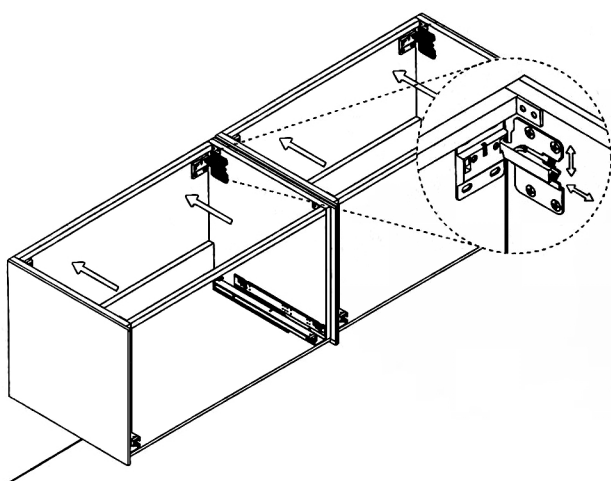

MURANO

Model: Murano Double

Category: Vanity

Material: Wood

Dimensions: 63"(L) x 19"(W) x 18.1"(H)

Description: Luxury bathroom vanity in silver finish.

SCHEDA MONTAGGIO ASSEMBLY INSTRUCTIONS

①

Smontaggio Cassetto premendo leve di sgancio
Disassemble drawer by pressing release clips

②

Fissaggio piastre a parete
Plate fixing on wall

③

Ancoraggio e registrazione della consolle
Unit anchoring and adjustment