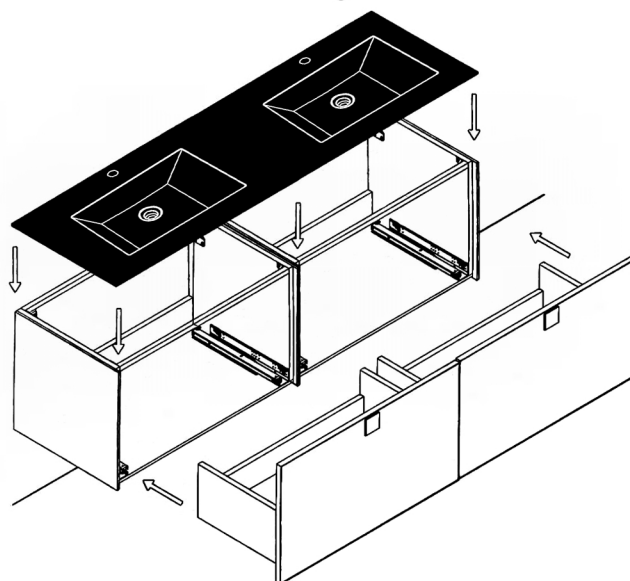

MURANO

Model: Murano Double

Category: Vanity

Material: Wood

Dimensions: 63"(L) x 19"(W) x 18.1"(H)

Description: Luxury bathroom vanity in silver finish.

SCHEDA MONTAGGIO ASSEMBLY INSTRUCTIONS

①

Smontaggio Cassetto premendo leve di sgancio
Disassemble drawer by pressing release clips

②

Fissaggio piastre a parete
Plate fixing on wall

③

Ancoraggio e registrazione della consolle
Unit anchoring and adjustment

④

installazione del piano ed inserimento
del cassetto su guida
Top board fixing on frame and drawer onto rails