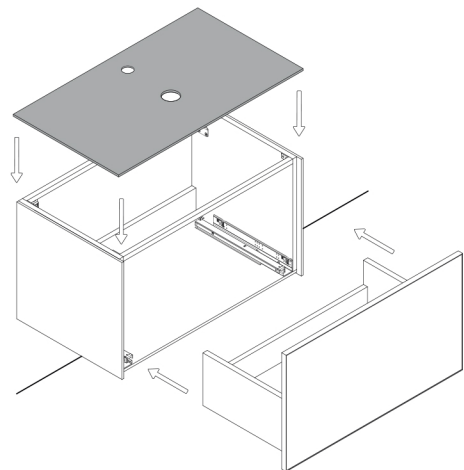

# ROMBO 32

**Category:** Bathroom Vanity

**Material:** Wood & Murano Glass

**Dimensions:**

31.50" (L) x 18.50" (W) x 15.75" (H)

**Colors:**

Grey  
Smoke

White &  
Bronze

## Technical Data

\*Numbers are in inches

1

Smontaggio Cassetto premendo leve di sgancio  
 Disassemble drawer by pressing release clips

2

Fissaggio piastre a parete  
 Plate fixing on wall

3

Ancoraggio e registrazione della console  
 Unit anchoring and adjustment

4

installazione del piano ed inserimento  
 del cassetto su guida  
 Top board fixing on frame and drawer onto rails