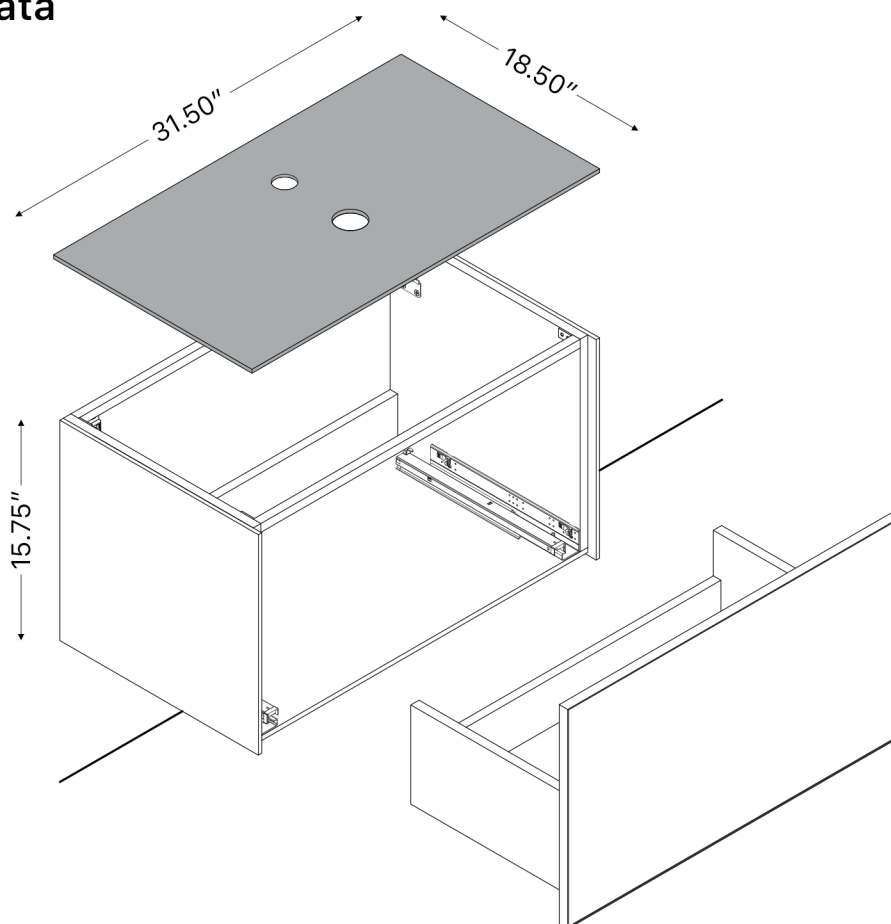

# ROMBO 32

**Category:** Bathroom Vanity

**Material:** Wood & Murano Glass

**Dimensions:**

31.50" (L) x 18.50" (W) x 15.75" (H)

**Colors:**

Grey  
Smoke

White &  
Bronze

## Technical Data

\*Numbers are in inches

1

Smontaggio Cassetto premendo leve di sgancio  
 Disassemble drawer by pressing release clips

2

Fissaggio piastre a parete  
 Plate fixing on wall

3

Ancoraggio e registrazione della console  
 Unit anchoring and adjustment