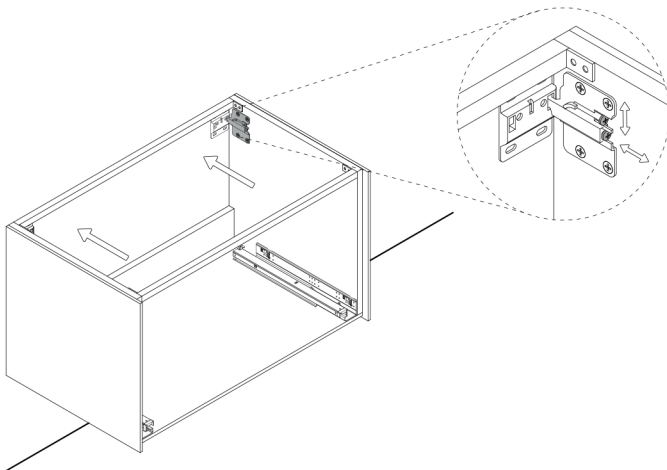

# ROMBO 32

**Category:** Bathroom Vanity

**Material:** Wood & Murano Glass

**Dimensions:**

31.50" (L) x 18.50" (W) x 15.75" (H)

**Colors:**

Grey  
Smoke

White &  
Bronze

## Technical Data

\*Numbers are in inches

1

Smontaggio Cassetto premendo leve di sgancio  
 Disassemble drawer by pressing release clips

2

Fissaggio piastre a parete  
 Plate fixing on wall

3

Ancoraggio e registrazione della console  
 Unit anchoring and adjustment

4

installazione del piano ed inserimento  
 del cassetto su guida  
 Top board fixing on frame and drawer onto rails