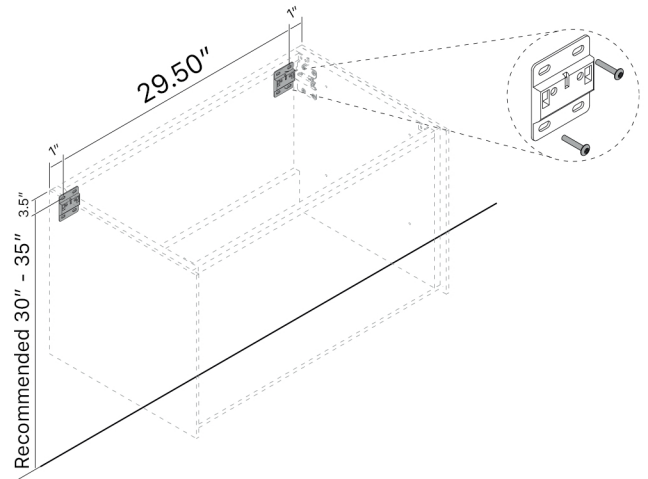

# ROMBO 32

**Category:** Bathroom Vanity

**Material:** Wood & Murano Glass

**Dimensions:**

31.50" (L) x 18.50" (W) x 15.75" (H)

**Colors:**

Grey  
Smoke

White &  
Bronze

## Technical Data

\*Numbers are in inches

1

Smontaggio Cassetto premendo leve di sgancio  
 Disassemble drawer by pressing release clips

2

Fissaggio piastre a parete  
 Plate fixing on wall

3

Ancoraggio e registrazione della console  
 Unit anchoring and adjustment

4

installazione del piano ed inserimento  
 del cassetto su guida  
 Top board fixing on frame and drawer onto rails