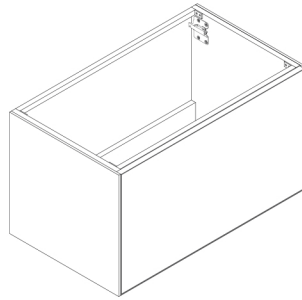

# ROMBO 32

**Category:** Bathroom Vanity

**Material:** Wood & Murano Glass

**Dimensions:**

31.50" (L) x 18.50" (W) x 15.75" (H)

**Colors:**

Grey  
Smoke

White &  
Bronze

## Technical Data

\*Numbers are in inches

1

Smontaggio Cassetto premendo leve di sgancio  
 Disassemble drawer by pressing release clips

2

Fissaggio piastre a parete  
 Plate fixing on wall

3

Ancoraggio e registrazione della console  
 Unit anchoring and adjustment