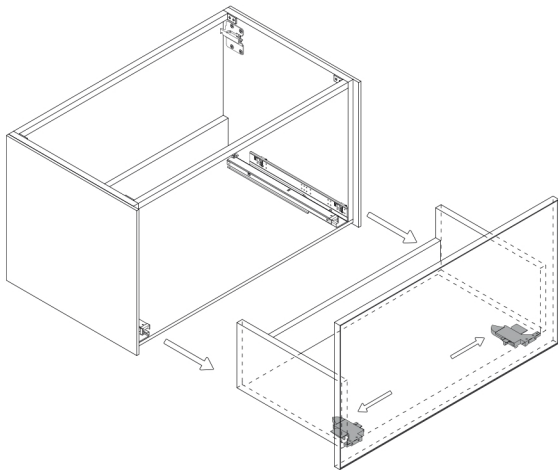

# ROMBO 32

**Category:** Bathroom Vanity

**Material:** Wood & Murano Glass

**Dimensions:**

31.50" (L) x 18.50" (W) x 15.75" (H)

**Colors:**

Grey  
Smoke

White &  
Bronze

## Technical Data

\*Numbers are in inches

1

Smontaggio Cassetto premendo leve di sgancio  
 Disassemble drawer by pressing release clips

2

Fissaggio piastre a parete  
 Plate fixing on wall

3

Ancoraggio e registrazione della console  
 Unit anchoring and adjustment