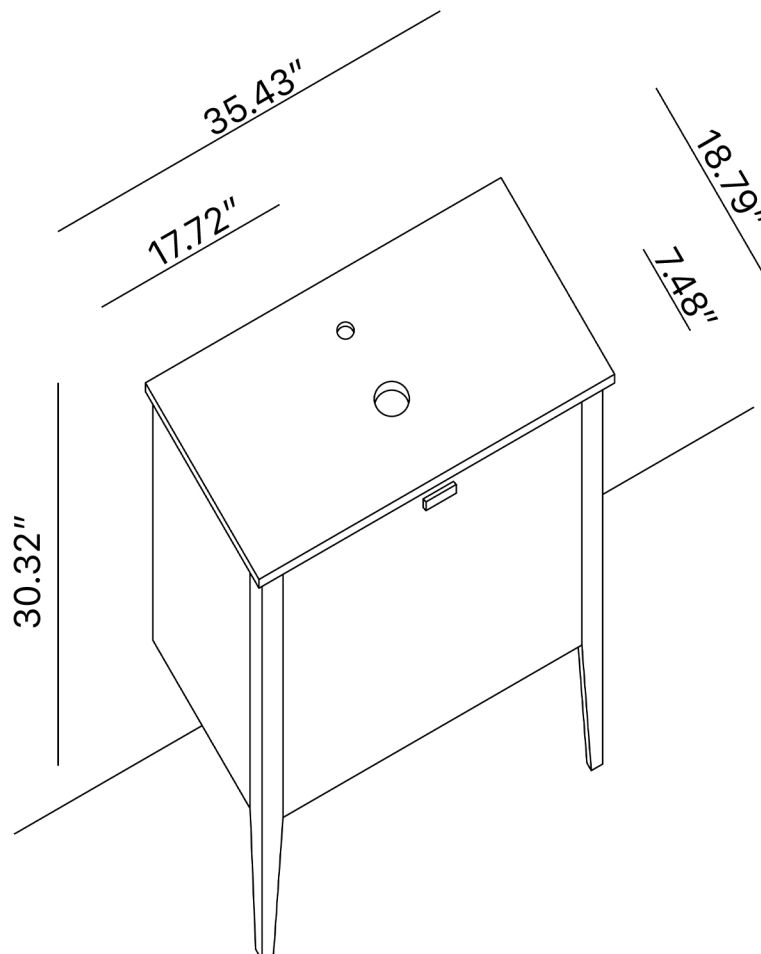

TIFFANY

Category: Bathroom Vanity

Material: Stainless Steel Covered
in Murano Glass

Dimensions:

35.43"(L) x 18.79"(W) x 30.32"(H)

Colors:

Brown

White

Technical Data

*Numbers are in inches