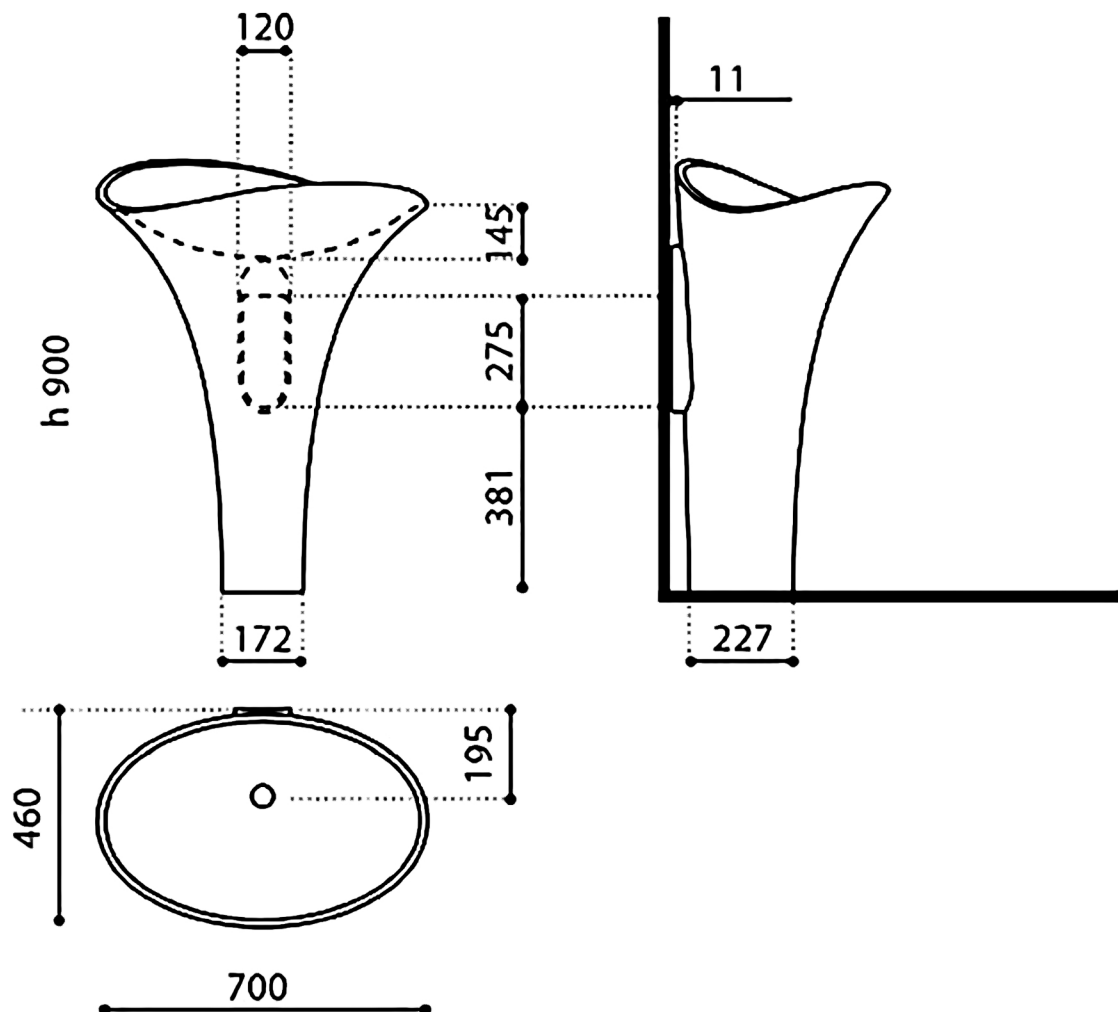

## CALLA LILY

Model: Calla Lily

Category: Bathroom Sink

Material: Resin and Glass

Dimensions:

27.6" (L) x 18.1" (W) x 35.4" (H)

Description: Free-standing bathroom sink in white finish.

\*Numbers are in millimeters

## SCHEDA MONTAGGIO ASSEMBLY INSTRUCTIONS