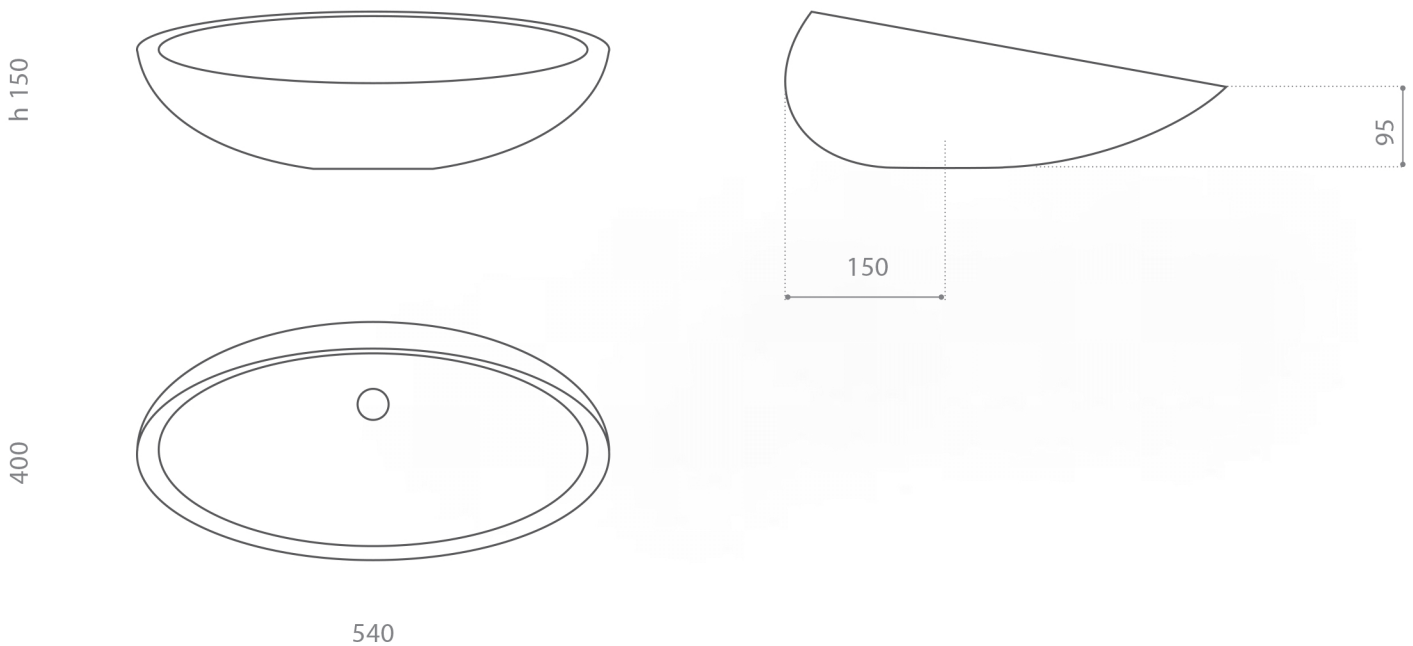

KOOL MAX

Model: Kool Max

Category: Bathroom Sink

Material: VetroFreddo

Dimensions: 21.3"(L) x 15.8"(W) x 5.9"(H)

Description: Luxury bathroom sink in bronze finish.

*Numbers are in millimeters