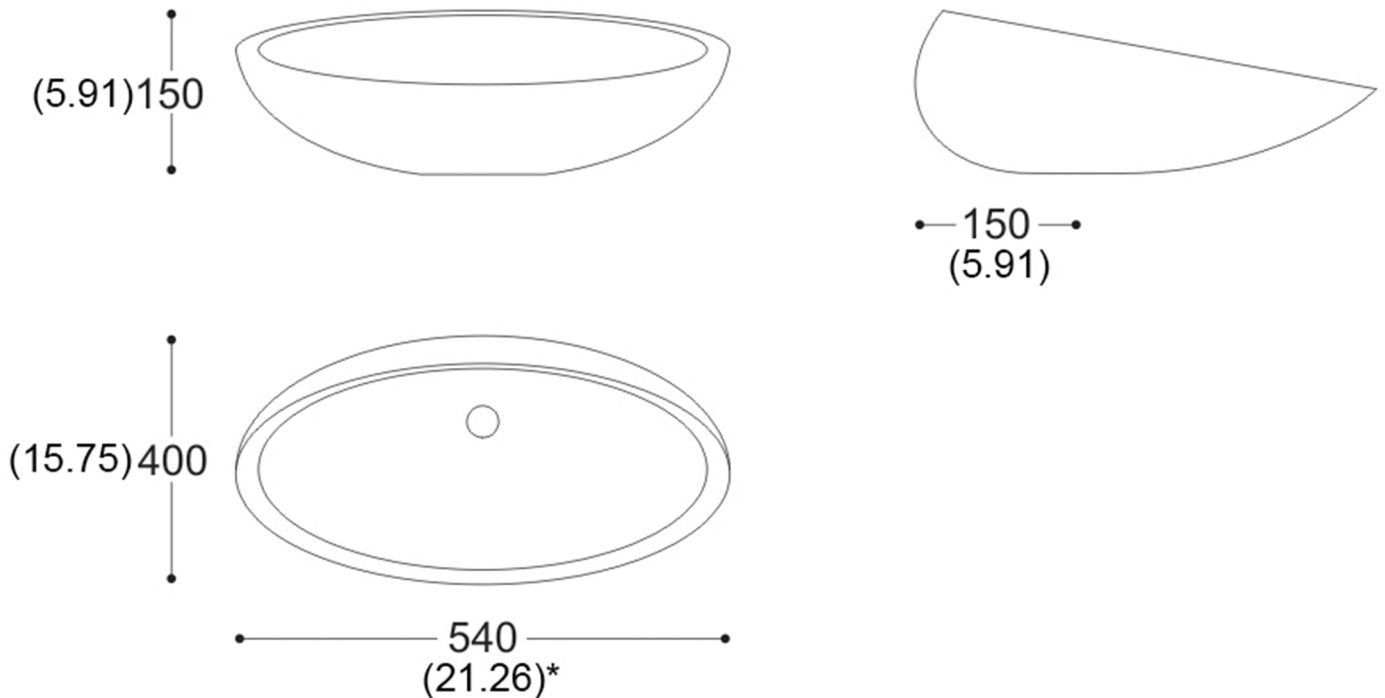

VETRO FREDDO KOOL MAX

Model: VETRO FREDDO KOOL MAX

Category: Bathroom Sink

Material: Resin and Glass

Dimensions:

21.3" (L) x 15.8" (W) x 5.9" (D)

Description: Luxury bathroom sink in platinum finish.

*Numbers in parenthesis are in inches